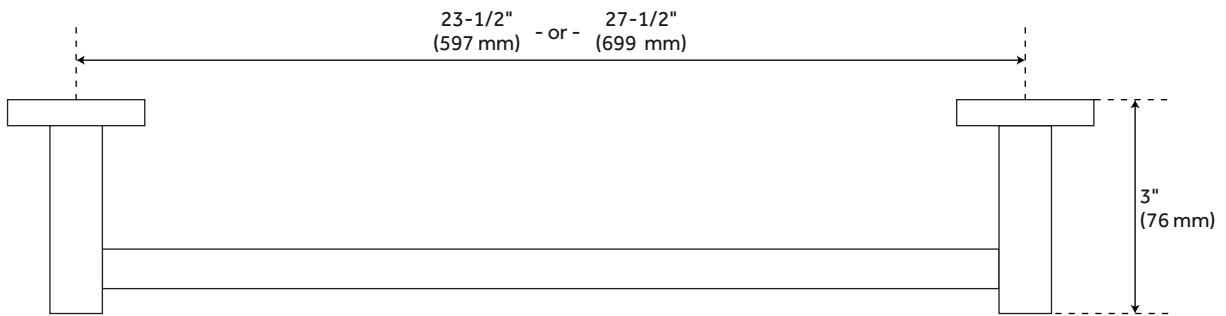

CEELEY TOWEL BAR

SKU: 916740

All dimensions and specifications are nominal and may vary. Use actual products for accuracy in critical situations.