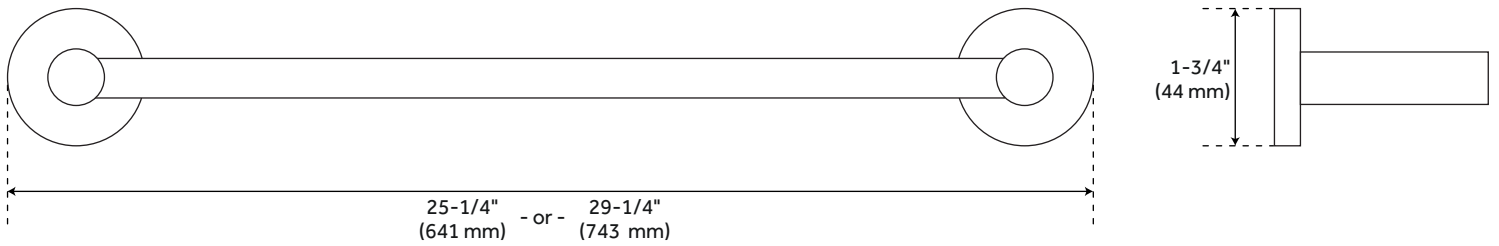

CEELEY TOWEL BAR

SKU: 916740

All dimensions and specifications are nominal and may vary. Use actual products for accuracy in critical situations.