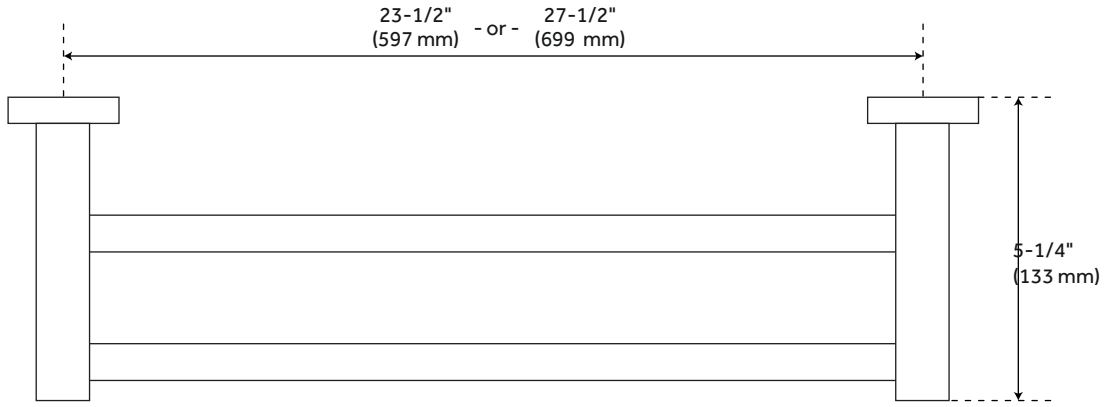

CEELEY DOUBLE TOWEL BAR

SKU: 916741

Code: SH296434, SH296435, SH296438, SH296439

FEATURES

Installation Type: Wall Mount

Design: Modern

Material: Brass/Zinc

Height: 1-3/4"

Depth: 5-1/4"

Base Plate Height: 1-3/4"

Mounting Hardware Included: Yes

Assembly Required: No

Number of Rails: 2

REVISED 4/3/2023

CEELEY DOUBLE TOWEL BAR

SKU: 916741

Code: SH296434, SH296435, SH296438, SH296439

ADDITIONAL FEATURES

- Choose from 24" L or 28" L towel bars.
- 24" bar measures 25-1/4" L overall.
- 28" bar measures 29-1/4" L overall.
- Projects 5-1/4" from wall.
- Each rod measures 5/8" diameter.
- Base plates each measure 1-3/4" diameter.
- Concealed mounting screws.
- Includes fastening hardware.

REVISED 4/3/2023

CEELEY DOUBLE TOWEL BAR

SKU: 916741

All dimensions and specifications are nominal and may vary. Use actual products for accuracy in critical situations.