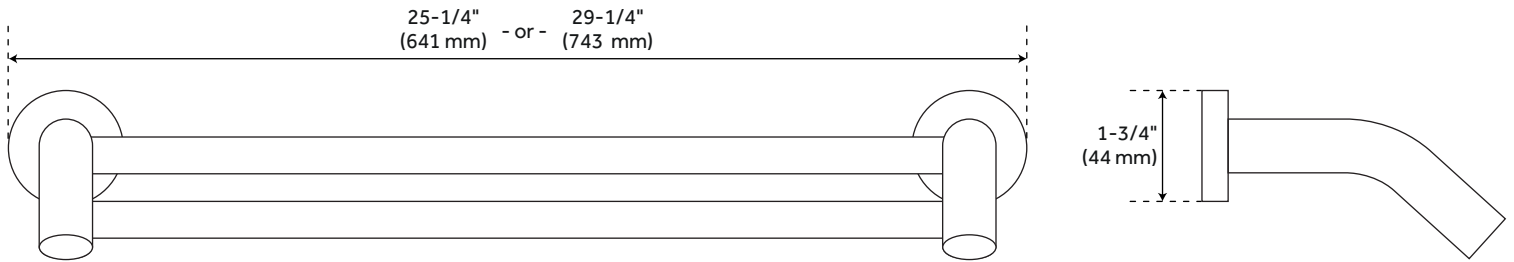

CEELEY DOUBLE TOWEL BAR

SKU: 916741

Code: SH296434, SH296435, SH296438, SH296439

FEATURES

Installation Type: Wall Mount

Design: Modern

Material: Brass/Zinc

Height: 1-3/4"

Depth: 5-1/4"

Base Plate Height: 1-3/4"

Mounting Hardware Included: Yes

Assembly Required: No

Number of Rails: 2

REVISED 4/3/2023

CEELEY DOUBLE TOWEL BAR

SKU: 916741

Code: SH296434, SH296435, SH296438, SH296439

ADDITIONAL FEATURES

- Choose from 24" L or 28" L towel bars.
- 24" bar measures 25-1/4" L overall.
- 28" bar measures 29-1/4" L overall.
- Projects 5-1/4" from wall.
- Each rod measures 5/8" diameter.
- Base plates each measure 1-3/4" diameter.
- Concealed mounting screws.
- Includes fastening hardware.

REVISED 4/3/2023

CEELEY DOUBLE TOWEL BAR

SKU: 916741

All dimensions and specifications are nominal and may vary. Use actual products for accuracy in critical situations.