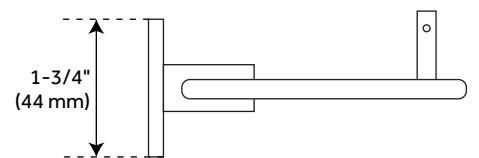

CEELEY TEMPERED GLASS SHELF

SKU: 916742

Code: SH296442, SH296443, SH296444

FEATURES

Installation Type: Wall Mount

Design: Modern

Material: Glass

Width: 24"

Height: 1-3/4"

Depth: 5-1/2"

Mounting Hardware Included: Yes

Mounting Hardware Concealed: Yes

Assembly Required: Yes

Number of Shelves: 1

REVISED 4/3/2023

CEELEY TEMPERED GLASS SHELF

SKU: 916742

Code: SH296442, SH296443, SH296444

ADDITIONAL FEATURES

- Mounting brackets are adjustable to desired width.
- Tempered glass thickness 1/4".

REVISED 4/3/2023

CEELEY TEMPERED GLASS SHELF

SKU: 916742

All dimensions and specifications are nominal and may vary. Use actual products for accuracy in critical situations.