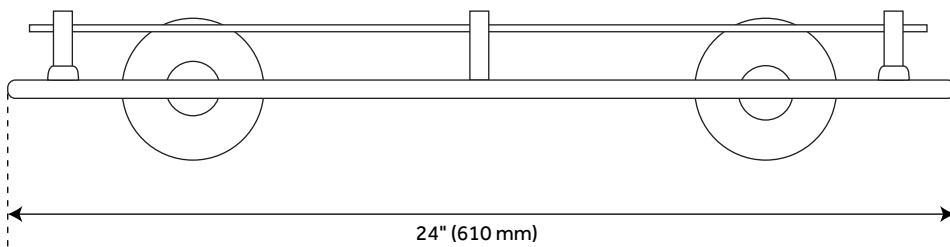

Height: 1-3/4"

Depth: 5-1/2"

Mounting Hardware Included: Yes

Mounting Hardware Concealed: Yes

Assembly Required: Yes

Number of Shelves: 1

REVISED 4/3/2023

CEELEY TEMPERED GLASS SHELF

SKU: 916742

Code: SH296442, SH296443, SH296444

ADDITIONAL FEATURES

- Mounting brackets are adjustable to desired width.
- Tempered glass thickness 1/4".

REVISED 4/3/2023

CEELEY TEMPERED GLASS SHELF

SKU: 916742