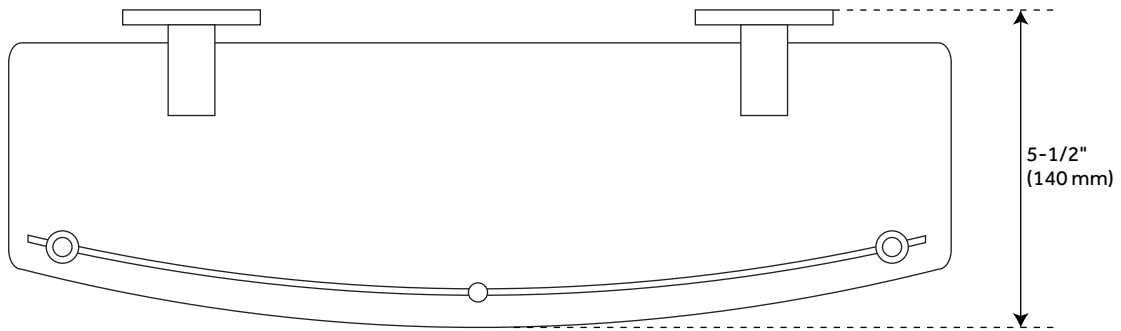

CEELEY TEMPERED GLASS SHELF

SKU: 916742

Code: SH296442, SH296443, SH296444

FEATURES

Installation Type: Wall Mount

Design: Modern

Material: Glass

Width: 24"

Height: 1-3/4"

Depth: 5-1/2"

Mounting Hardware Included: Yes

Mounting Hardware Concealed: Yes

Assembly Required: Yes

Number of Shelves: 1

REVISED 4/3/2023

CEELEY TEMPERED GLASS SHELF

SKU: 916742

Code: SH296442, SH296443, SH296444

ADDITIONAL FEATURES

- Mounting brackets are adjustable to desired width.
- Tempered glass thickness 1/4".

REVISED 4/3/2023

CEELEY TEMPERED GLASS SHELF

SKU: 916742

All dimensions and specifications are nominal and may vary. Use actual products for accuracy in critical situations.