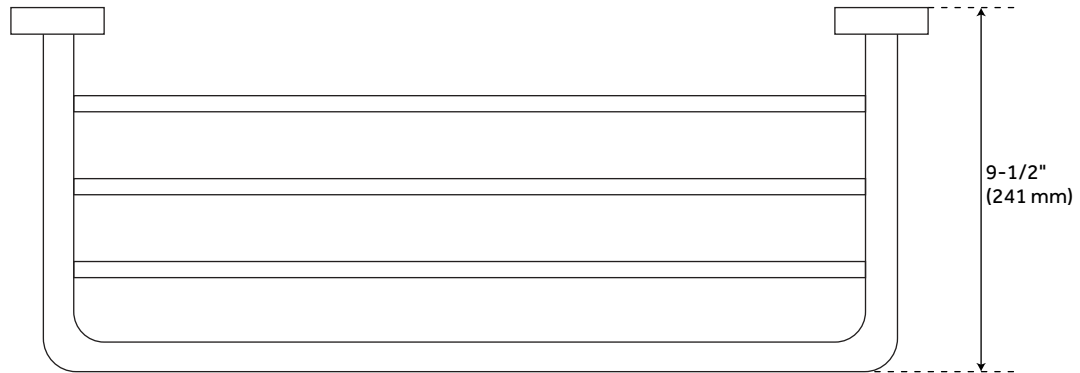

CEELEY TOWEL RACK

SKU: 916743

All dimensions and specifications are nominal and may vary. Use actual products for accuracy in critical situations.