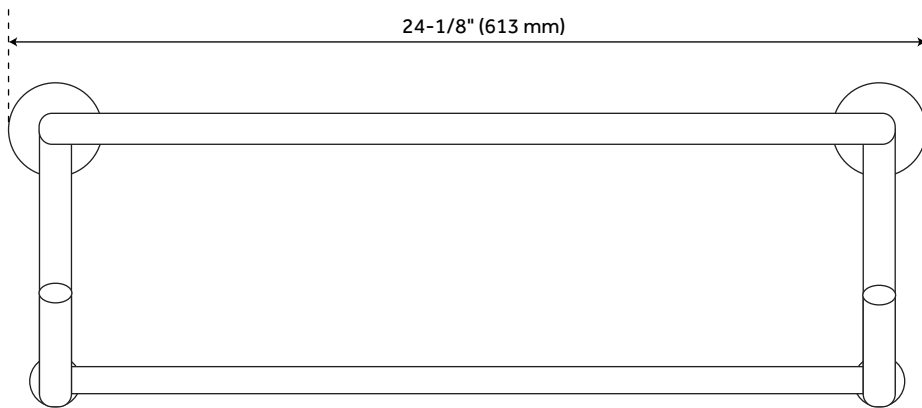

CEELEY TOWEL RACK

SKU: 916743

All dimensions and specifications are nominal and may vary. Use actual products for accuracy in critical situations.