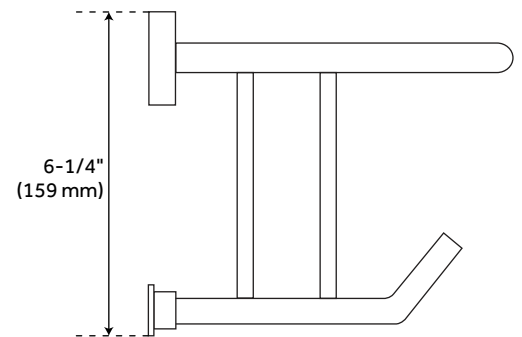

CEELEY TOWEL RACK

SKU: 916743

All dimensions and specifications are nominal and may vary. Use actual products for accuracy in critical situations.