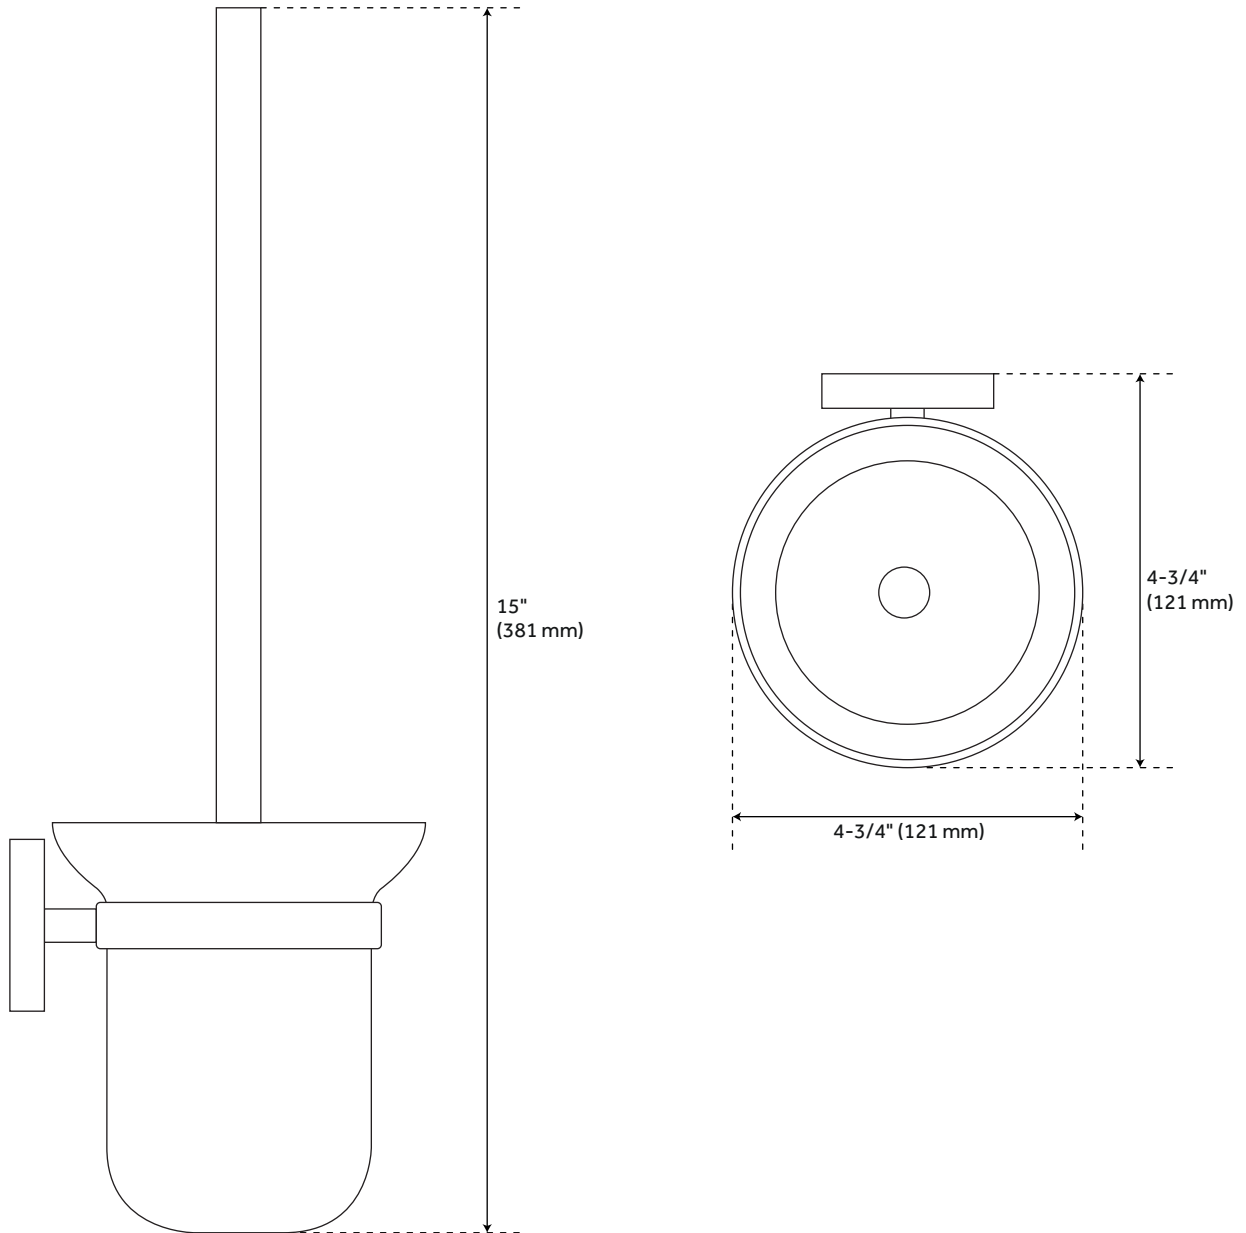

# CEELEY WALL-MOUNT TOILET BRUSH HOLDER

SKU: 916744

Code: SH296450, SH296451, SH296452

## FEATURES

Installation Type: Wall Mount

Design: Modern

Material: Brass/Zinc

Length: 4-3/4"

Width: 4-3/4"

Height: 15"

Assembly Required: No

# CEELEY WALL-MOUNT TOILET BRUSH HOLDER

SKU: 916744

All dimensions and specifications are nominal and may vary. Use actual products for accuracy in critical situations.