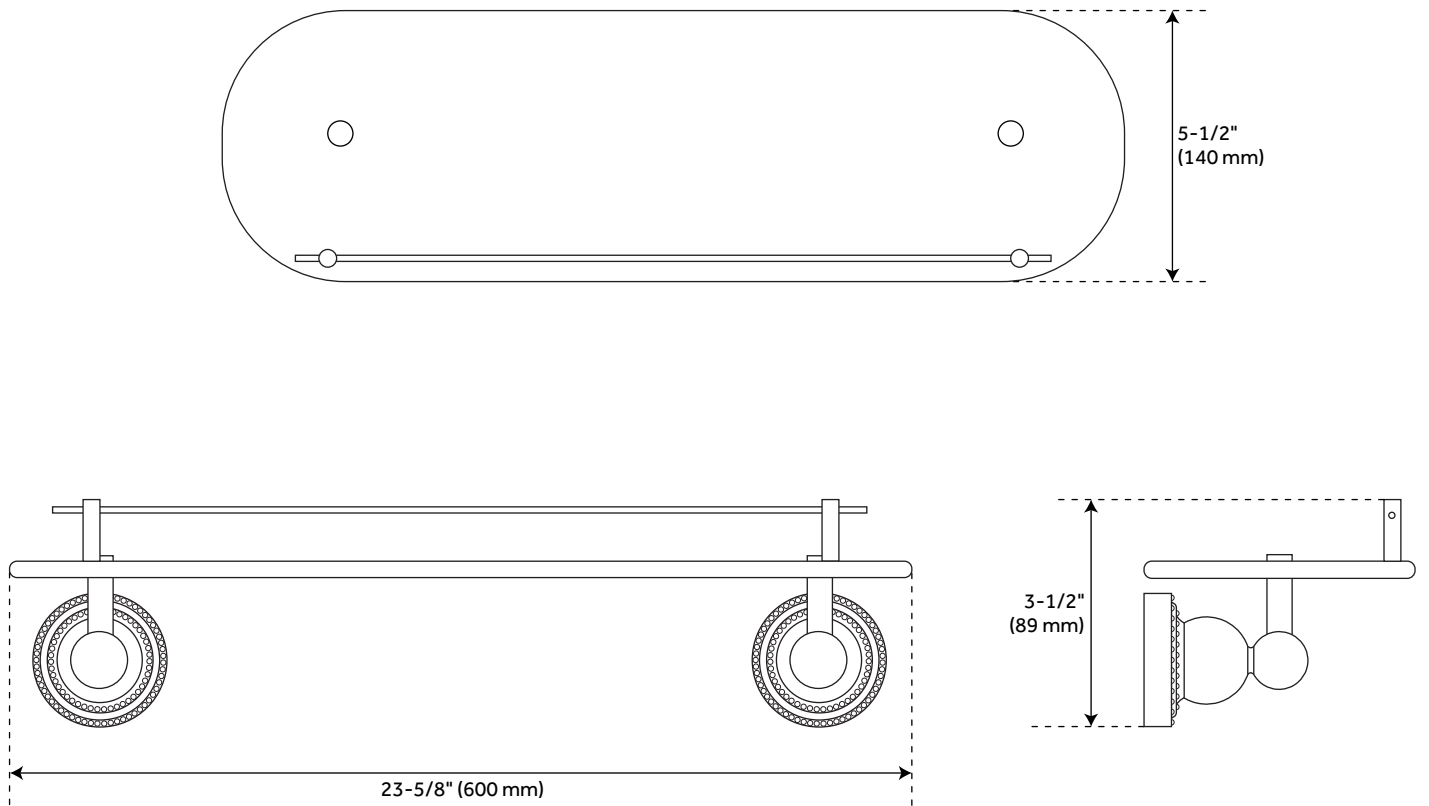

FARBER TEMPERED GLASS SHELF

SKU: 916748

Code: SH297268, SH297269, SH297270

FEATURES

Installation Type: Wall Mount

Design: Traditional

Material: Glass

Width: 23-5/8"

Height: 3-1/2"

Depth: 5-1/2"

Mounting Hardware Included: Yes

Mounting Hardware Concealed: Yes

Assembly Required: Yes

Number of Shelves: 1

REVISED 4/3/2023

FARBER TEMPERED GLASS SHELF

SKU: 916748

Code: SH297268, SH297269, SH297270

ADDITIONAL FEATURES

- Tempered glass thickness 1/4".

REVISED 4/3/2023

FARBER TEMPERED GLASS SHELF

SKU: 916748

All dimensions and specifications are nominal and may vary. Use actual products for accuracy in critical situations.