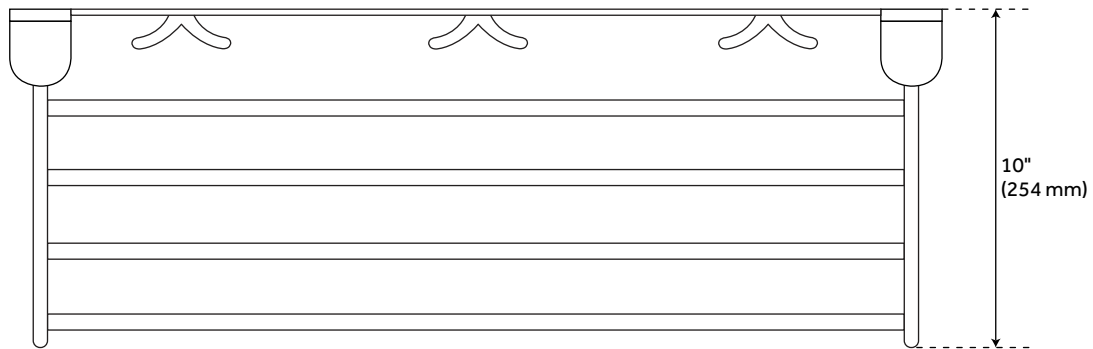

FOLDING TOWEL RACK

SKU: 916756

All dimensions and specifications are nominal and may vary. Use actual products for accuracy in critical situations.