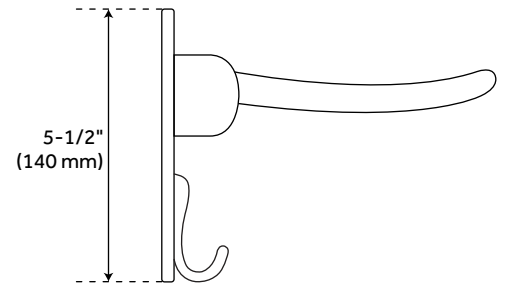

FOLDING TOWEL RACK

SKU: 916756

All dimensions and specifications are nominal and may vary. Use actual products for accuracy in critical situations.