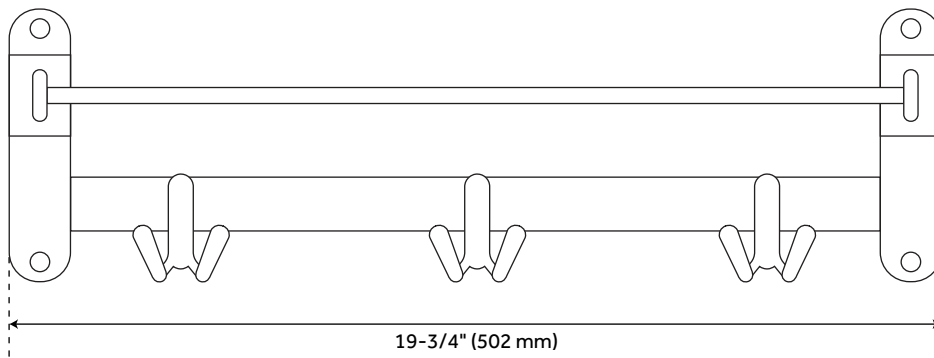

FOLDING TOWEL RACK

SKU: 916756

All dimensions and specifications are nominal and may vary. Use actual products for accuracy in critical situations.