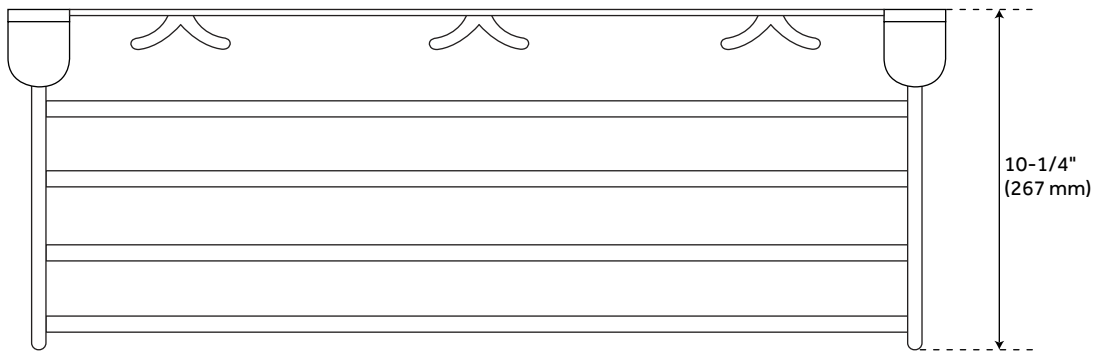

FOLDING TOWEL RACK WITH BAR

SKU: 916757

All dimensions and specifications are nominal and may vary. Use actual products for accuracy in critical situations.