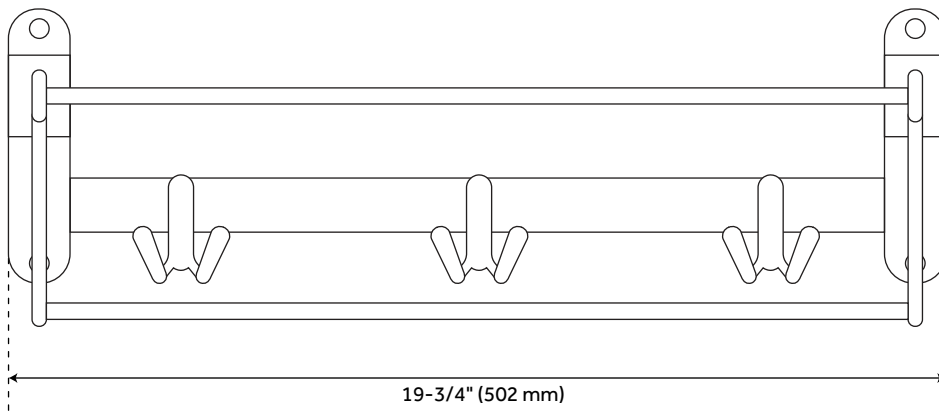

FOLDING TOWEL RACK WITH BAR

SKU: 916757

All dimensions and specifications are nominal and may vary. Use actual products for accuracy in critical situations.