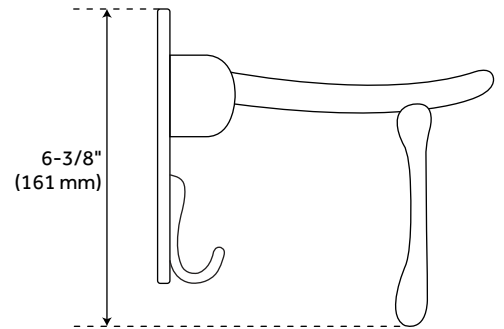

FOLDING TOWEL RACK WITH BAR

SKU: 916757

Code: SH296123, SH296124

FEATURES

Installation Type: Wall Mount
Design: Traditional
Material: Brass/Zinc
Length: 19-3/4"
Width: 10-1/4"
Height: 6-3/8"
Mounting Hardware Included: Yes
Assembly Required: No
Number of Rails: 1
Folding: Yes

REVISED 4/3/2023

FOLDING TOWEL RACK WITH BAR

SKU: 916757

Code: SH296123, SH296124

ADDITIONAL FEATURES

- Overall dimensions when folded: 19-3/4" L x 2-3/4" W (front to back) x 13-1/4" H.
- Button covers conceal mounting screws
- Mounting hardware included.

REVISED 4/3/2023

FOLDING TOWEL RACK WITH BAR

SKU: 916757

All dimensions and specifications are nominal and may vary. Use actual products for accuracy in critical situations.