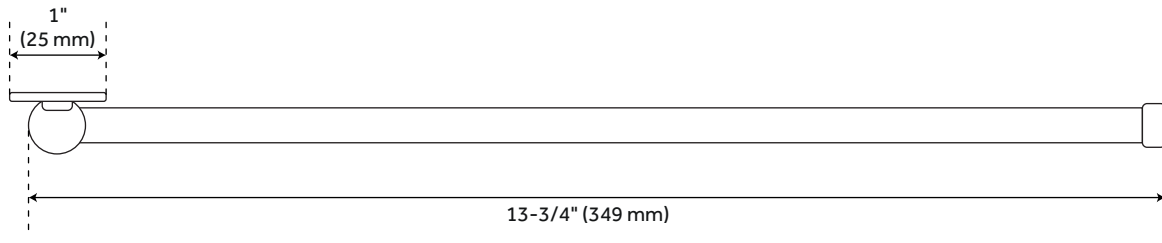

SOLID BRASS DOUBLE SWING ARM TOWEL BAR

SKU: 916761

All dimensions and specifications are nominal and may vary. Use actual products for accuracy in critical situations.