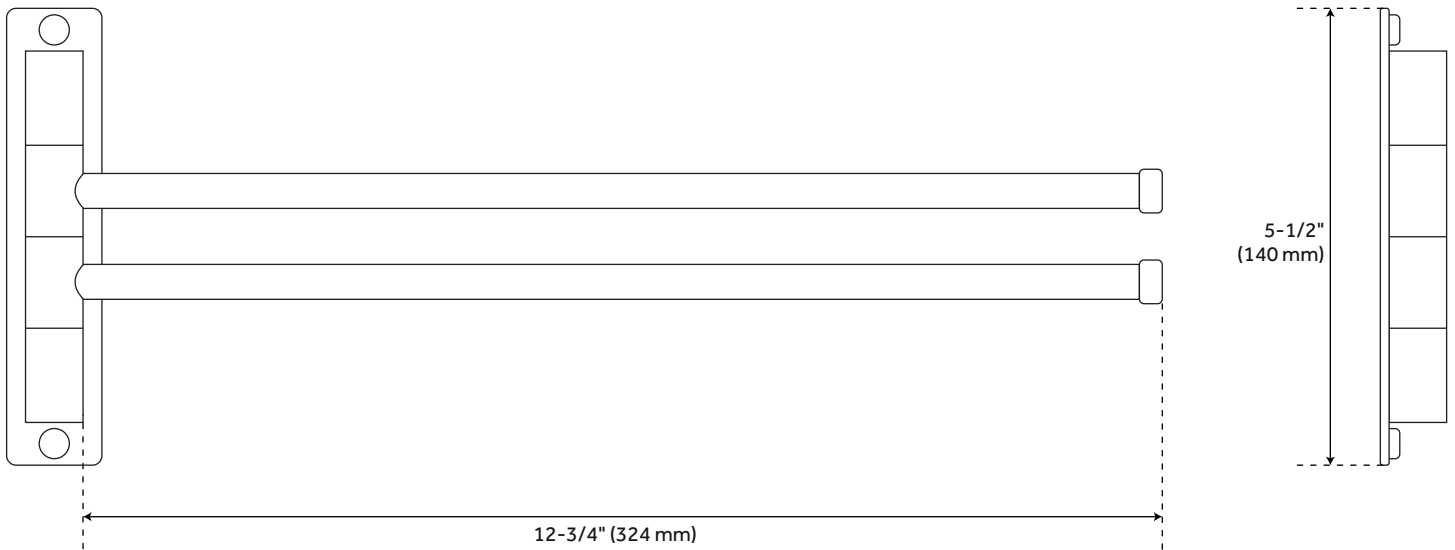

SOLID BRASS DOUBLE SWING ARM TOWEL BAR

SKU: 916761

All dimensions and specifications are nominal and may vary. Use actual products for accuracy in critical situations.