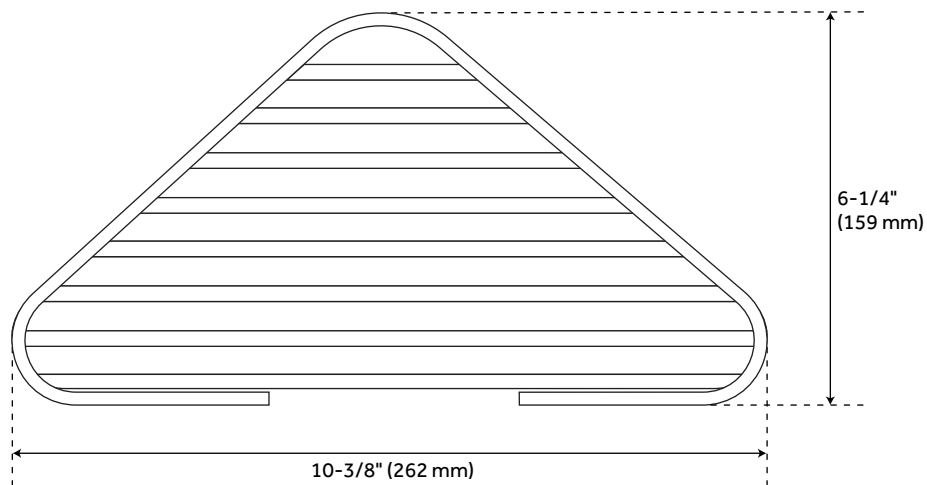

SOLID BRASS TWO TIERED CORNER BASKET

SKU: 916764

Code: SH296066, SH296067, SH296068

FEATURES

Installation Type: Wall Mount

Features: Corner

Design: Modern

Material: Brass

Width: 10-3/8"

Height: 12"

Depth: 6-1/4"

Assembly Required: No

REVISED 4/3/2023

SOLID BRASS TWO TIERED CORNER BASKET

SKU: 916764

Code: SH296066, SH296067, SH296068

ADDITIONAL FEATURES

- Made of solid brass.
- Extends 6-1/4" from corner.
- Shower basket fits in corner of shower or bathroom wall.
- Mounting hardware included.
- Includes button covers to conceal mounting screws.

REVISED 4/3/2023

SOLID BRASS TWO TIERED CORNER BASKET

SKU: 916764

All dimensions and specifications are nominal and may vary. Use actual products for accuracy in critical situations.