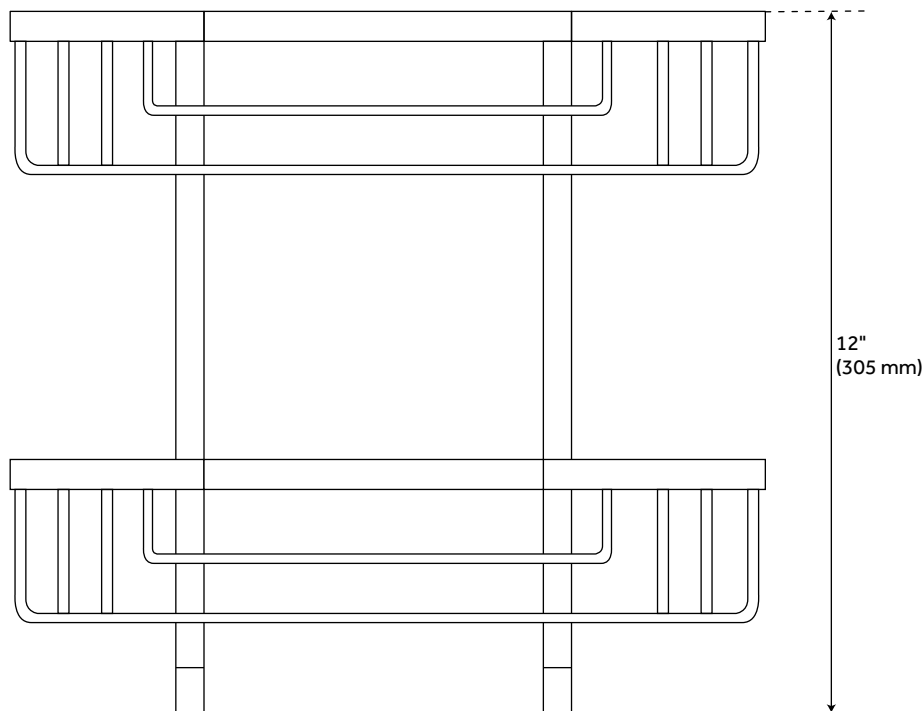

SOLID BRASS TWO TIERED CORNER BASKET

SKU: 916764

Code: SH296066, SH296067, SH296068

FEATURES

Installation Type: Wall Mount

Features: Corner

Design: Modern

Material: Brass

Width: 10-3/8"

Height: 12"

Depth: 6-1/4"

Assembly Required: No

REVISED 4/3/2023

SOLID BRASS TWO TIERED CORNER BASKET

SKU: 916764

Code: SH296066, SH296067, SH296068

ADDITIONAL FEATURES

- Made of solid brass.
- Extends 6-1/4" from corner.
- Shower basket fits in corner of shower or bathroom wall.
- Mounting hardware included.
- Includes button covers to conceal mounting screws.

REVISED 4/3/2023

SOLID BRASS TWO TIERED CORNER BASKET

SKU: 916764

All dimensions and specifications are nominal and may vary. Use actual products for accuracy in critical situations.