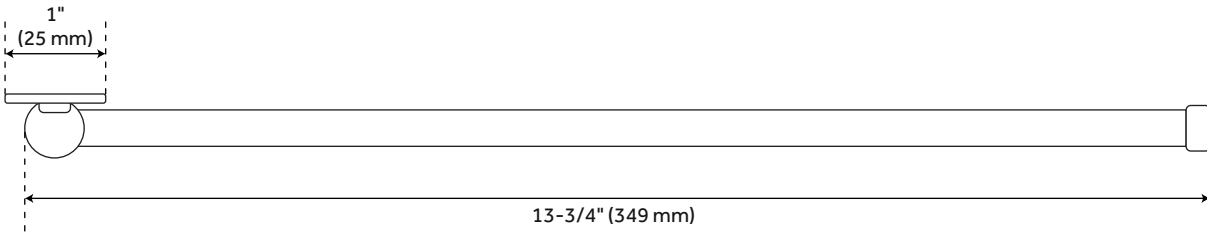

SOLID BRASS TRIPLE SWING ARM TOWEL BAR

SKU: 916765

Code: SH297316, SH297317, SH297319

FEATURES

- Installation Type: Wall Mount
- Design: Modern
- Material: Brass
- Length: 13-3/4"
- Height: 7"
- Depth: 13-3/4"
- Base Plate Height: 7"
- Mounting Hardware Included: Yes
- Number of Rails: 3

REVISED 4/3/2023

SOLID BRASS TRIPLE SWING ARM TOWEL BAR

SKU: 916765

Code: SH297316, SH297317, SH297319

ADDITIONAL FEATURES

- Rod measures 5/8" diameter.
- Rectangular baseplate measures 1" W x 7" H.
- Includes button covers to conceal mounting screws.
- Mounting hardware included.

REVISED 4/3/2023

SOLID BRASS TRIPLE SWING ARM TOWEL BAR

SKU: 916765

All dimensions and specifications are nominal and may vary. Use actual products for accuracy in critical situations.