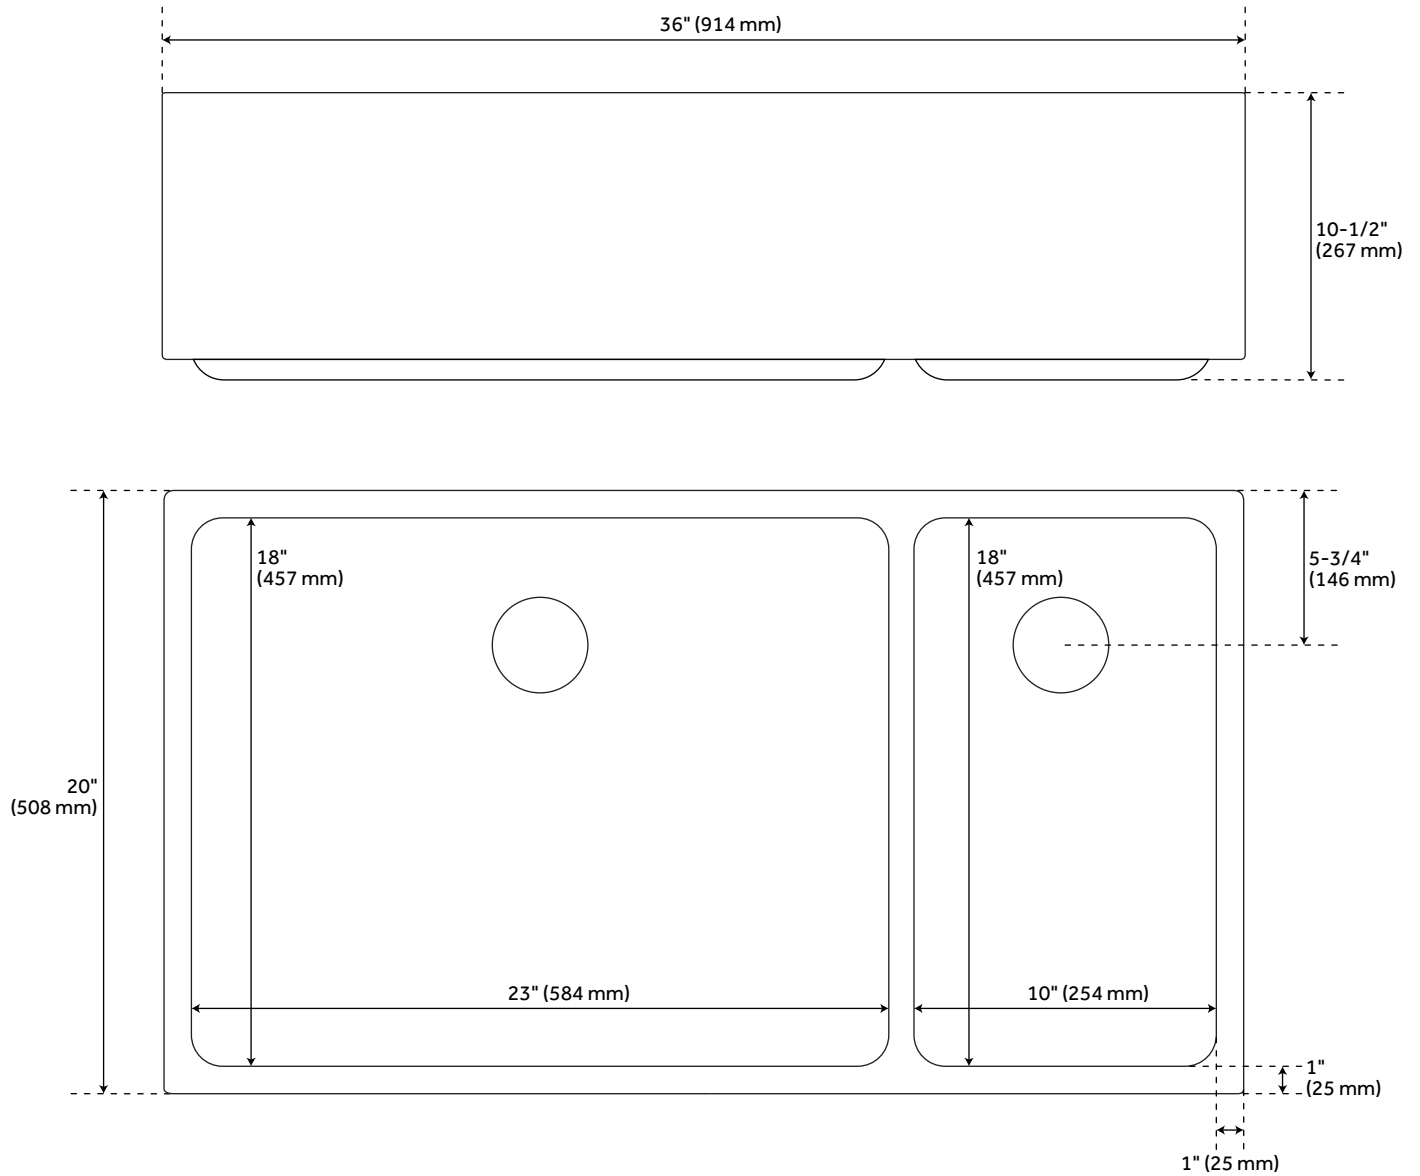

36" ATWOOD 70/30 OFFSET DOUBLE-BOWL STAINLESS STEEL FARMHOUSE SINK

SKU: 916787
Code: SH478420

FEATURES

Length: 36"
Width: 20"
Height: 10-1/2"
Assembly Required: No
Number of Basins: 2
Sink Installation: Farmhouse
Product Color: Stainless Steel
Faucet Centers: No Faucet Hole
Fits Drain Hole Size: 3-1/2"
Exterior Treatment: Smooth
Interior Treatment: Smooth
Metal Gauge/Thickness: 16 Gauge
Drain Included: Optional
Faucet Included: No
Sink Material: Stainless Steel
Basin Configuration: 70/30
Apron Design: Flat
Large Bowl Length: 23"
Large Bowl Width: 18"
Small Bowl Length: 10"
Small Bowl Width: 18"
Water Depth to Rim: 10-1/8"
Apron Front Rim Thickness: 1"
Faucet Holes: No Faucet Hole

REVISED 3/31/2023

36" ATWOOD 70/30 OFFSET DOUBLE-BOWL STAINLESS STEEL FARMHOUSE SINK

SKU: 916787
Code: SH478420

ADDITIONAL FEATURES

- Made of 16-gauge, 304-grade stainless steel.
- Handcrafted with matte finish.
- Apron height: 9"

REVISED 3/31/2023

36" ATWOOD 70/30 OFFSET DOUBLE-BOWL FARMHOUSE SINK

SKU: 916787
SH229016SS

All dimensions and specifications are nominal and may vary. Use actual products for accuracy in critical situations.