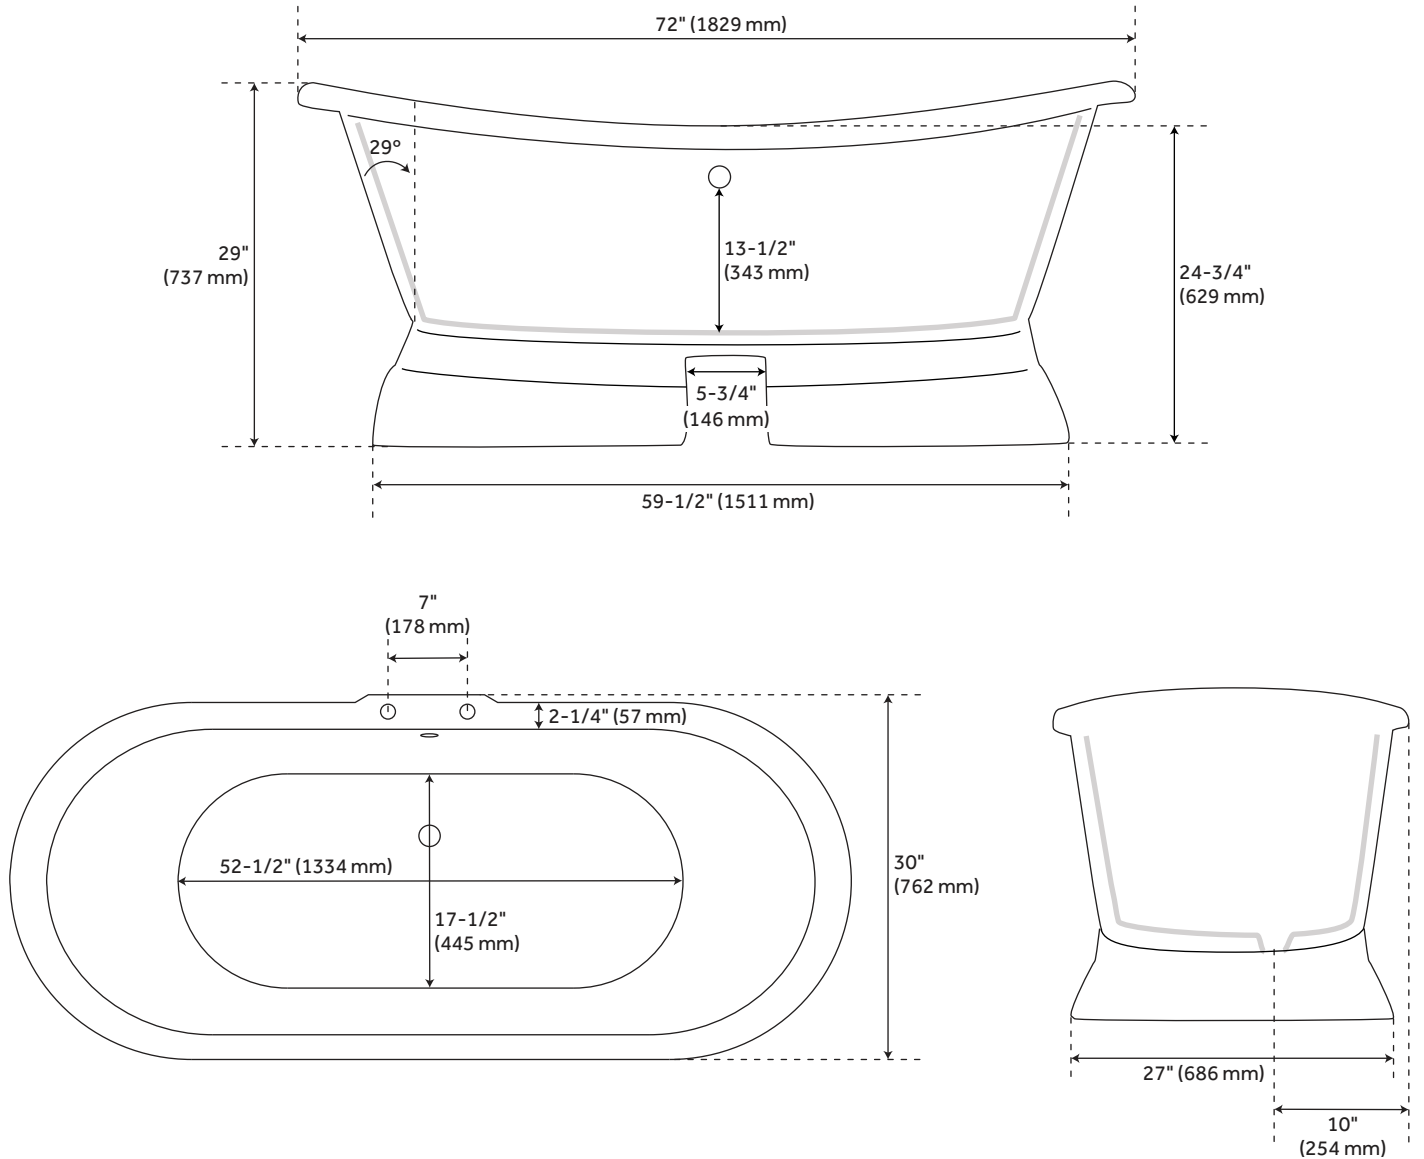

## FEATURES

Design: Traditional  
Product Finish: White  
Length: 72"  
Width: 30"  
Height: 29"  
Water Depth To Overflow: 13-1/2"  
Exterior Treatment: Smooth  
Interior Treatment: White Porcelain Enamel  
Faucet Included: No  
Shape: Oval  
Tub Overflow: Yes  
Tub Material: Cast Iron  
Tub Interior Length: 52-1/2"  
Tub Interior Width: 17-1/2"  
Tap Deck: Yes  
Faucet Drillings: Tap Deck - 7" Rim Holes  
Water Capacity (Gallons): 53  
Tub Weight Uncrated (lbs): 563  
Tub Weight Crated (lbs): 730

# 72" LANGLEY CAST IRON DOUBLE-SLIPPER PEDESTAL TUB - 7" RIM HOLES

SKU: 917204-RH

Code: SH394539, SH474793, SH474794, SH474795, SH474796, SH474797, SH474798, SH474799, SH441848

## ADDITIONAL FEATURES

- Overflow option: includes Standard overflow, which remains open to allow water into the drain
- Optional Quick Connect Drop-In Drain Kit Includes:
  - Floor Plate, 1-1/2" PVC Pipe, 2" x 1-1/2" Trap Adapters, 1 Brass Threaded, 1 Brass Unthreaded Tailpiece and Plug.
  - Installs above your subfloor, but underneath your cement floor or tile, so you do not need access below the fixture.

# 72" LANGLEY CAST IRON DOUBLE-SLIPPER PED-ESTAL TUB - 7" RIM HOLES

SKU: 917204-RH

All dimensions and specifications are nominal and may vary. Use actual products for accuracy in critical situations.