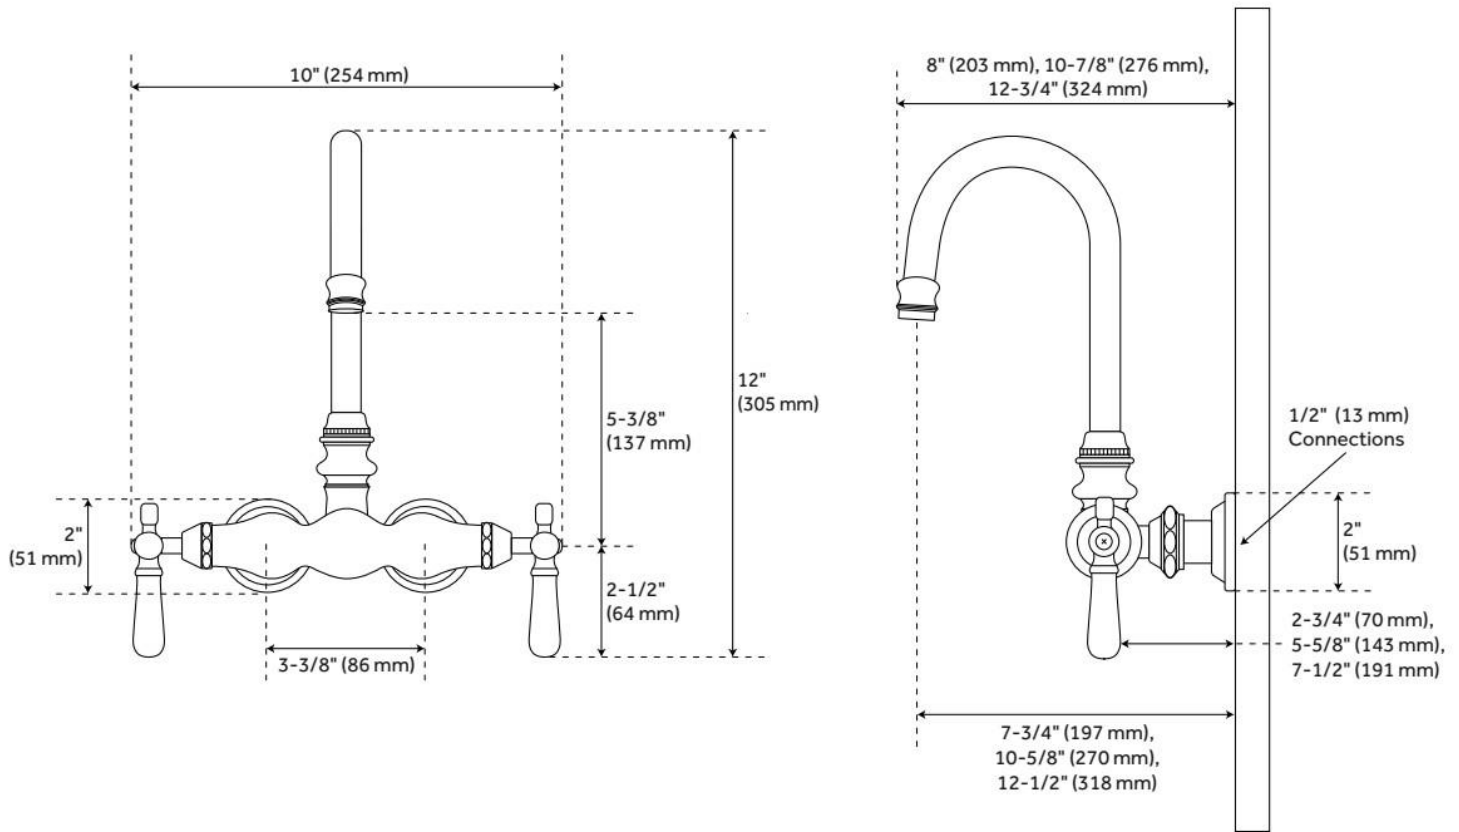

## FEATURES

Material: Metal construction for strength and durability

Installation Type: Wall Mount

Flow Rate: 6.8 gpm (25.7 L/min) @ 60 psi

Cartridge Type: Ceramic Disc

Swivel Spout: No

LISTED ID: 515186, 508305, 508306, 515186, SH441023\*

## ADDITIONAL FEATURES

- Wall-mount couplers included.
- 2" wall coupler shown in photography.
- Spout reach with 2" / 4" / 6" couplers: 7-3/4" / 10-5/8" / 12-1/2".
- Constructed with high quality materials.

# GOOSENECK SPOUT WALL-MOUNT TUB FAUCET WITH WALL COUPLERS

SKU: 917405

Code: SH314663, SH418611, SH314666, SH418613, SH314668, SH418614, SH419213, SH419214, SH419215

REVISED 5/14/2024

## ADDITIONAL FEATURES

- For mounting a clawfoot tub faucet to a flat wall.
- 1-3/4" long.
- 1/2" FIP connections at the wall.
- Sold in pairs.

REVISED 5/14/2024