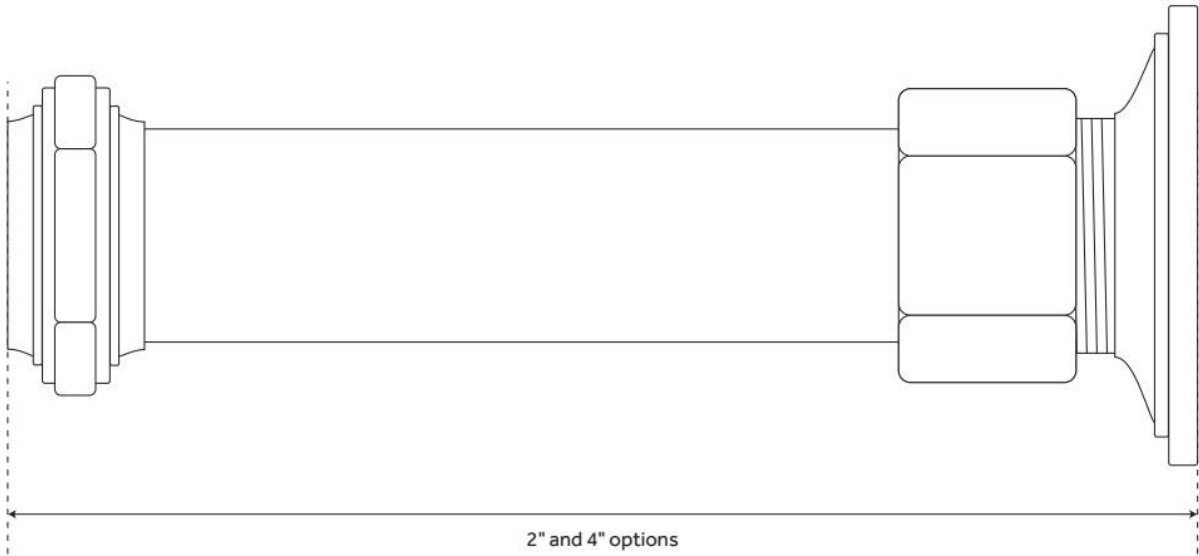

2" WALL-MOUNT COUPLER - SET OF 2

SKU: 195763
Code: SH195763

REVISED 5/14/2024