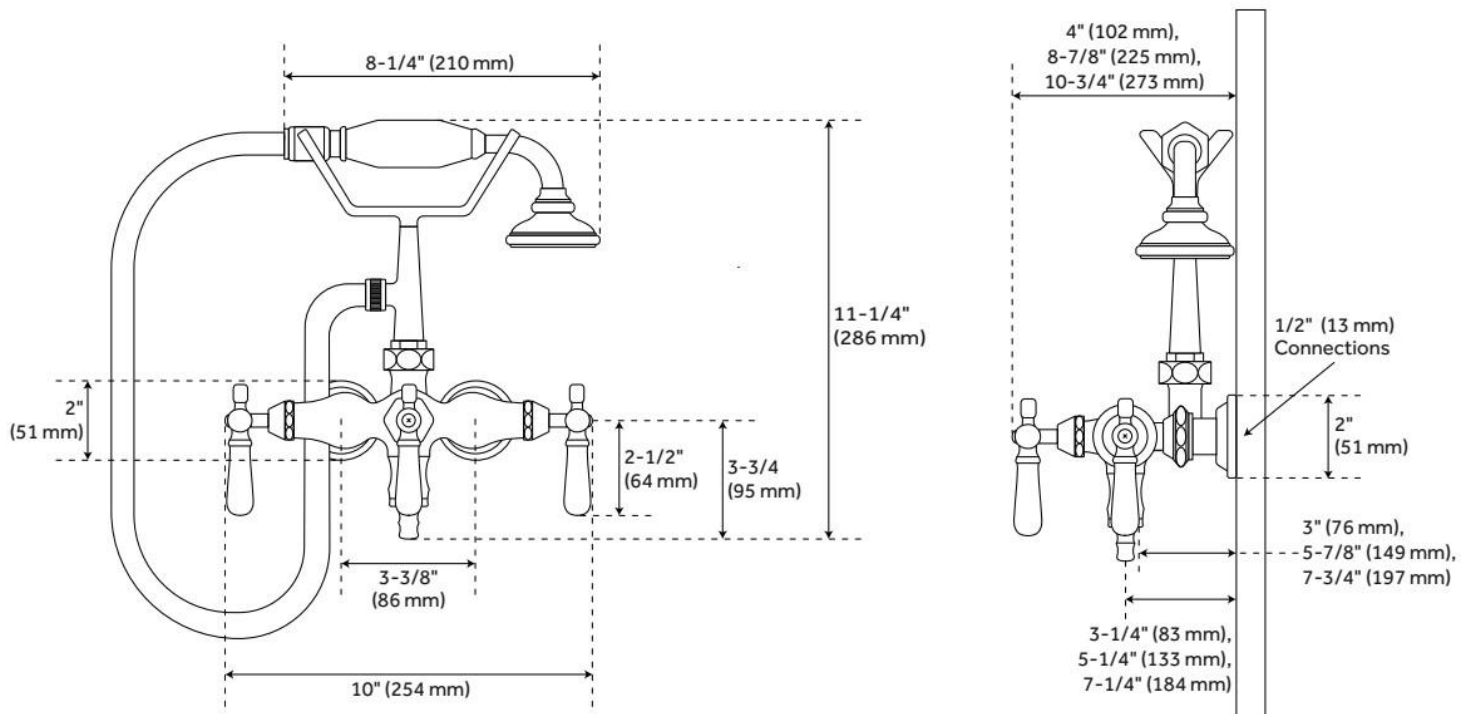

Installation Type: Wall Mount

Flow Rate: 6.8 gpm (25.7 L/min) @ 60 psi

Hand Shower Flow Rate: 1.8 gpm (6.8 L/min) @ 80 psi

Spray Type: Full

Cartridge Type: Ceramic Disc

Swivel Spout: No

LISTED ID: 508377, SH441023*, 508386

ADDITIONAL FEATURES

- Wall-mount couplers included.
- 2" wall coupler shown in photography.
- Spout reach with 2" / 4" / 6" couplers: 3-1/4" / 5-1/4" / 7-1/4".
- Constructed with high quality materials.

REVISED 5/14/2024

WOODROW WALL-MOUNT TUB FAUCET WITH HAND SHOWER AND WALL COUPLERS

SKU: 917410

Code: SH418606, SH314655, SH418607, SH314656, SH418609, SH314658, SH419216, SH419217

REVISED 5/14/2024

2" WALL-MOUNT COUPLER - SET OF 2

SKU: 195762
Code: SH195762

FEATURES

Installation Type: Tub Wall Mount

ASME A112.18.1/CSA B125.1, LISTED ID: SH441023*

ADDITIONAL FEATURES

- For mounting a clawfoot tub faucet to a flat wall.
- 1-3/4" long.
- 1/2" FIP connections at the wall.
- Sold in pairs.