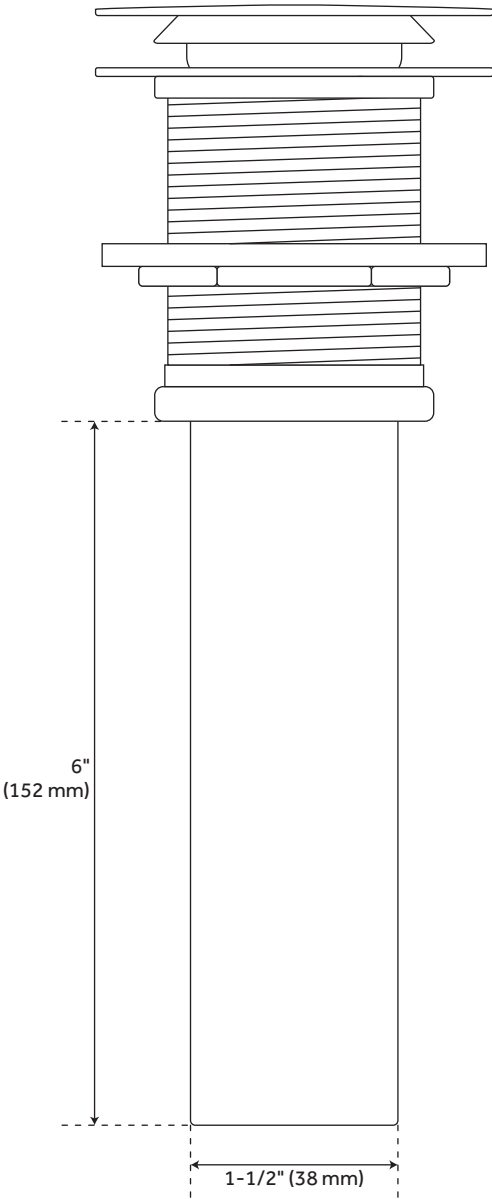

MUSHROOM POP-UP STRAIGHT TUB DRAIN - 1-1/2" TUBING

SKU: 917446

Code: SH310003, SH310004, SH310005, SH310006

FEATURES

REVISED 3/17/2023

MUSHROOM POP-UP STRAIGHT TUB DRAIN - 1-1/2" TUBING

SKU: 917446

Code: SH310003, SH310004, SH310005, SH310006

ADDITIONAL FEATURES

- Pop up straight drain for tubs without overflows.
- 6" tailpiece (not seen when installed).
- Must have under floor access.

REVISED 3/17/2023

MUSHROOM POP-UP STRAIGHT TUB DRAIN - 1-1/2" TUBING

SKU: 917446

All dimensions and specifications are nominal and may vary. Use actual products for accuracy in critical situations.