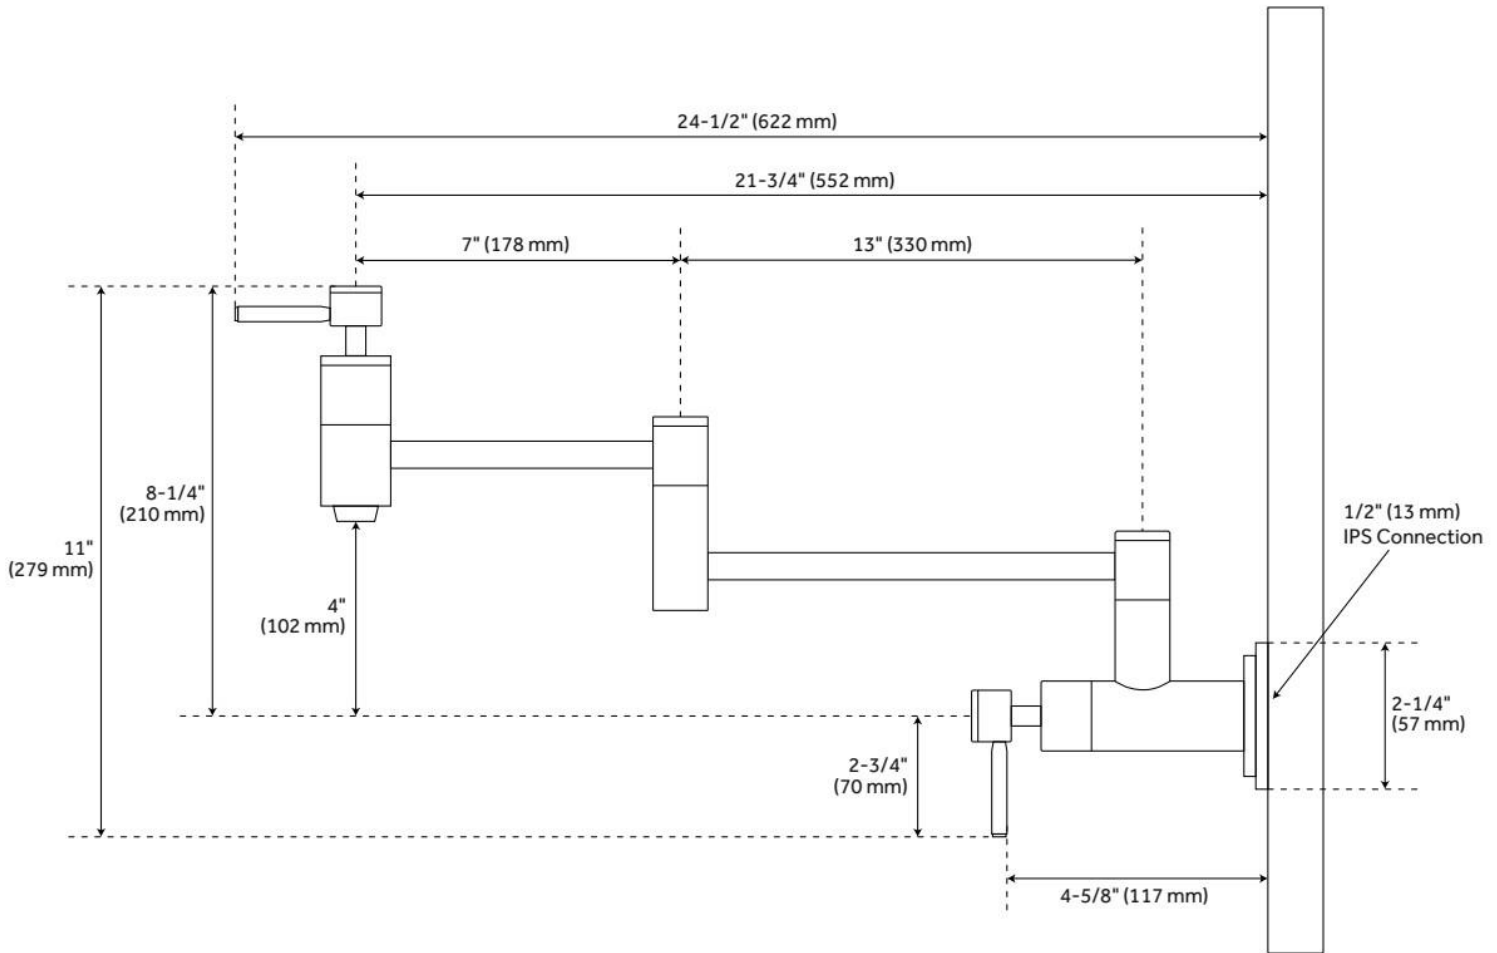

CONTEMPORARY RETRACTABLE WALL-MOUNT POT FILLER FAUCET

SKU: 917487

Code: SH329627, SH450649, SH329628, SH329629, SH450655, SH484933, SH329626

REVISED 8/15/2024