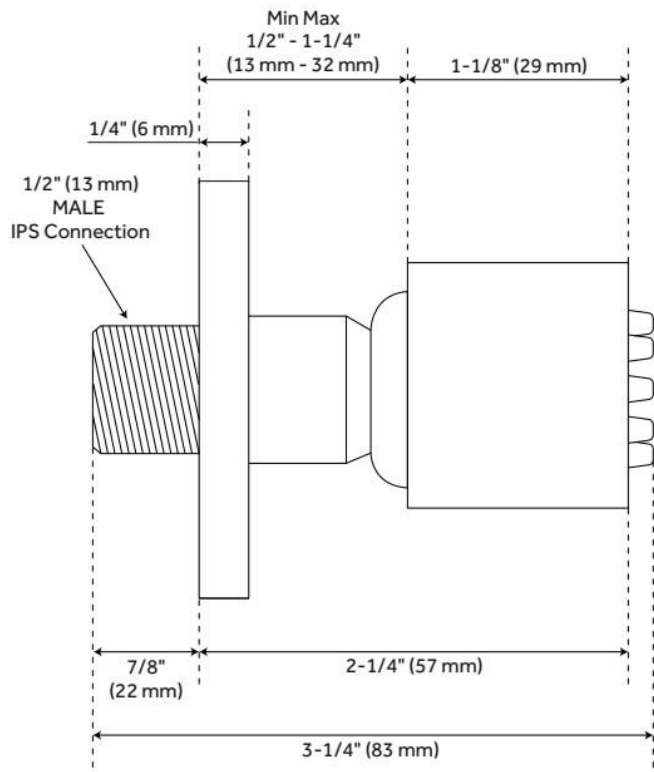

SWIVEL BODY SPRAY

SKU: 917523

Code: SH422634, SH329641, SH329640, SH329642, SH421971, SH421970

FEATURES

Shower Head Swivel: Yes

Flow Rate: 1.75 gpm (6.6 L/min) @ 80 psi

Connection Type: 1/2" IPS

LISTED ID: 508797, 508798, 508799, 508800, 508801

ADDITIONAL FEATURES

- Measures overall: 2-1/8" diameter x 2-1/4" W (front to back).
- Spray area measures: 1-1/4" diameter.
- Easy-to-clean silicone nozzles.
- Metal ball joint allows for swivel function.
- Wall mount.
- 1/2" NPT male thread inlet.
- Made of solid brass.
- Sold individually.

REVISED 6/10/2024

SWIVEL BODY SPRAY

SKU: 917523

Code: SH422634, SH329641, SH329640, SH329642, SH421971, SH421970

REVISED 6/10/2024