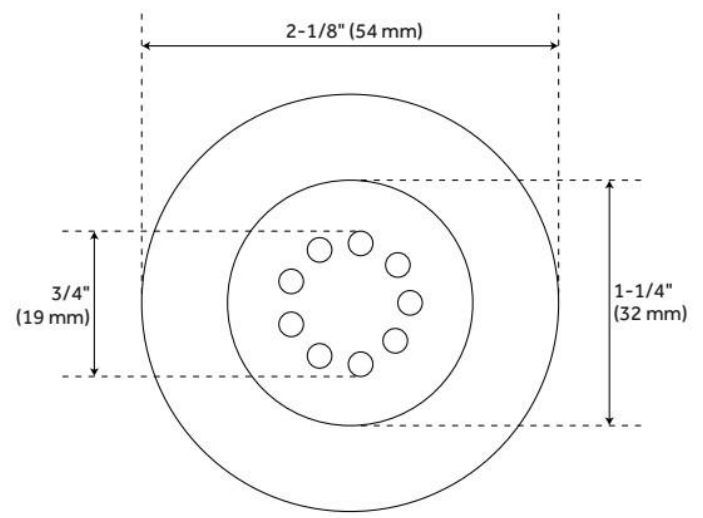

SWIVEL BODY SPRAY

SKU: 917523

Code: SH422634, SH329641, SH329640, SH329642, SH421971, SH421970

REVISED 6/10/2024