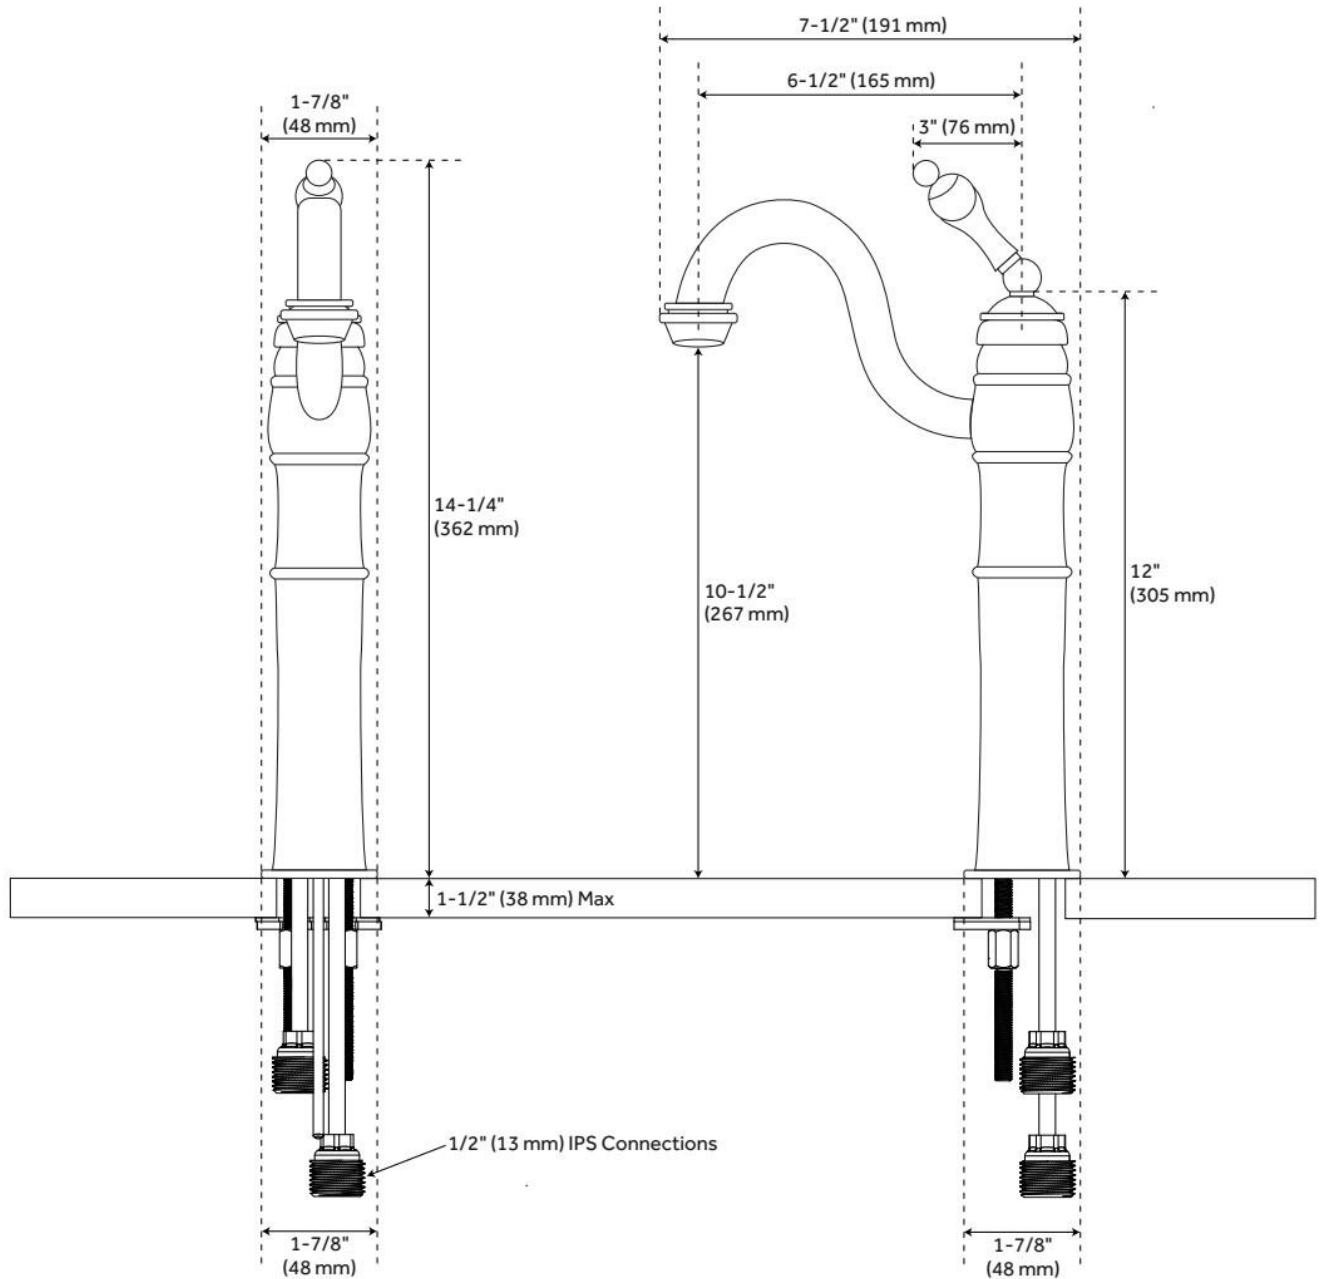

TREVENA SINGLE-HOLE VESSEL FAUCET WITH POP-UP DRAIN

SKU: 917526

Code: SH315642, SH315644, SH315646

FEATURES

Material: Metal construction for strength and durability

Installation Type: Vessel

Flow Rate: 1.2 gpm (4.5 L/min) @ 60 psi

ADDITIONAL FEATURES

- Drain is compatible with sinks that have an overflow hole.
- Includes an optional deck plate to cover existing 4" centerset faucet hole drillings.
- Deck plate measures 6-1/4" L x 2-1/4" W (front to back).

REVISED 5/14/2024

TREVENA SINGLE-HOLE VESSEL FAUCET WITH POP-UP DRAIN

SKU: 917526

Code: SH315642, SH315644, SH315646

REVISED 5/14/2024

EXTENDED PRESS TYPE POP-UP BATHROOM DRAIN - OVERFLOW HOLE

SKU: 433000
Code: SH433000

FEATURES

Material: Brass

LISTED ID: SH439073PN, SH439073BG, SH439072BN, SH439072CP, SH439072ORB, SH439072PN, SH439072PB,
SH439072BG, SH439072MB, SH439073BN

ADDITIONAL FEATURES

- Made of solid brass.
- Completely finished with plated parts.
- Fits standard sinks with 1-1/2" drain holes.
- 1-1/4" tailpiece.