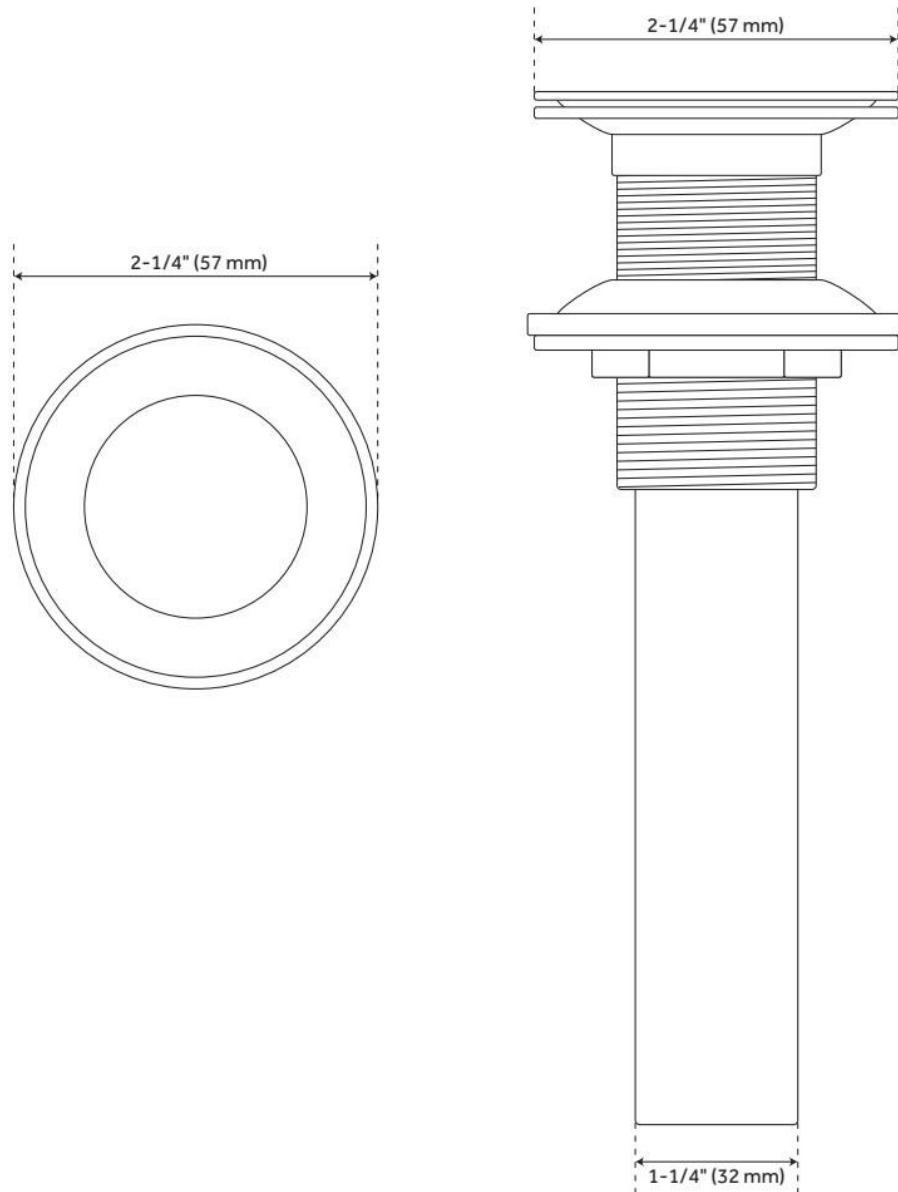

EXTENDED PRESS TYPE POP-UP BATHROOM DRAIN - OVERFLOW HOLE

SKU: 433000
Code: SH433000

REVISED 5/14/2024