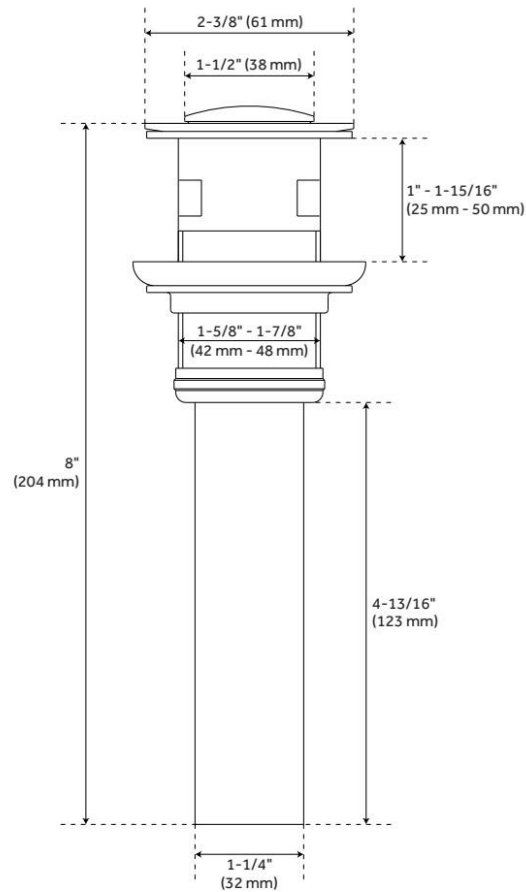

ELNORA BRIDGE BATHROOM FAUCET - CROSS HANDLES

SKU: 918024

Code: SH320454, SH320458, SH320457, SH320455, SH320456

FEATURES

Material: Metal construction for strength and durability

Installation Type: Bridge

Flow Rate: 1.2 gpm (4.5 L/min) @ 60 psi

Cartridge Type: Ceramic Disc

Swivel Spout: No

Drain Type: Metal push-pop with overflow

IAPMO, ASME A112.18.1/CSA B125.1, NSF/ANSI 61, NSF/ANSI/CAN 61, LISTED ID: SH449058*

ADDITIONAL FEATURES

- Drain is compatible with sinks that have an overflow hole.

REVISED 6/3/2024

ELNORA BRIDGE BATHROOM FAUCET - CROSS HANDLES

SKU: 918024

Code: SH320454, SH320458, SH320457, SH320455, SH320456

REVISED 6/3/2024

ELNORA BRIDGE BATHROOM FAUCET - CROSS HANDLES

SKU: 918024

Code: SH320454, SH320458, SH320457, SH320455, SH320456