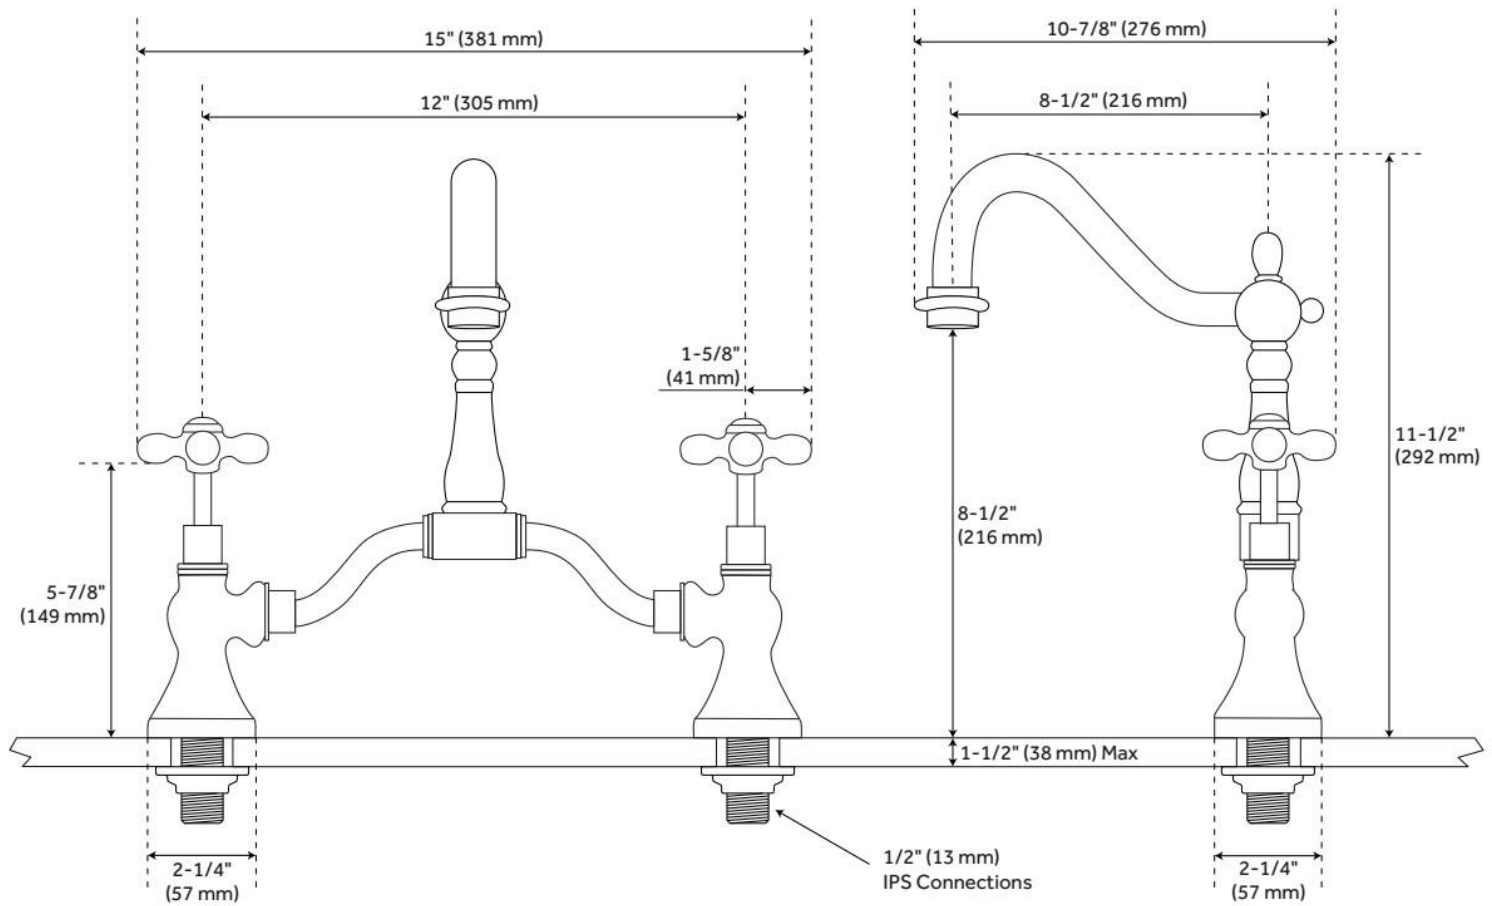

ELNORA BRIDGE BATHROOM FAUCET - CROSS HANDLES

SKU: 918024

Code: SH320454, SH320458, SH320457, SH320455, SH320456

FEATURES

Material: Metal construction for strength and durability

Installation Type: Bridge

Flow Rate: 1.2 gpm (4.5 L/min) @ 60 psi

Cartridge Type: Ceramic Disc

Swivel Spout: No

Drain Type: Metal push-pop with overflow

IAPMO, ASME A112.18.1/CSA B125.1, NSF/ANSI 61, NSF/ANSI/CAN 61, LISTED ID: SH449058*

ADDITIONAL FEATURES

- Drain is compatible with sinks that have an overflow hole.

REVISED 6/3/2024

ELNORA BRIDGE BATHROOM FAUCET - CROSS HANDLES

SKU: 918024

Code: SH320454, SH320458, SH320457, SH320455, SH320456

REVISED 6/3/2024

ELNORA BRIDGE BATHROOM FAUCET - CROSS HANDLES

SKU: 918024

Code: SH320454, SH320458, SH320457, SH320455, SH320456