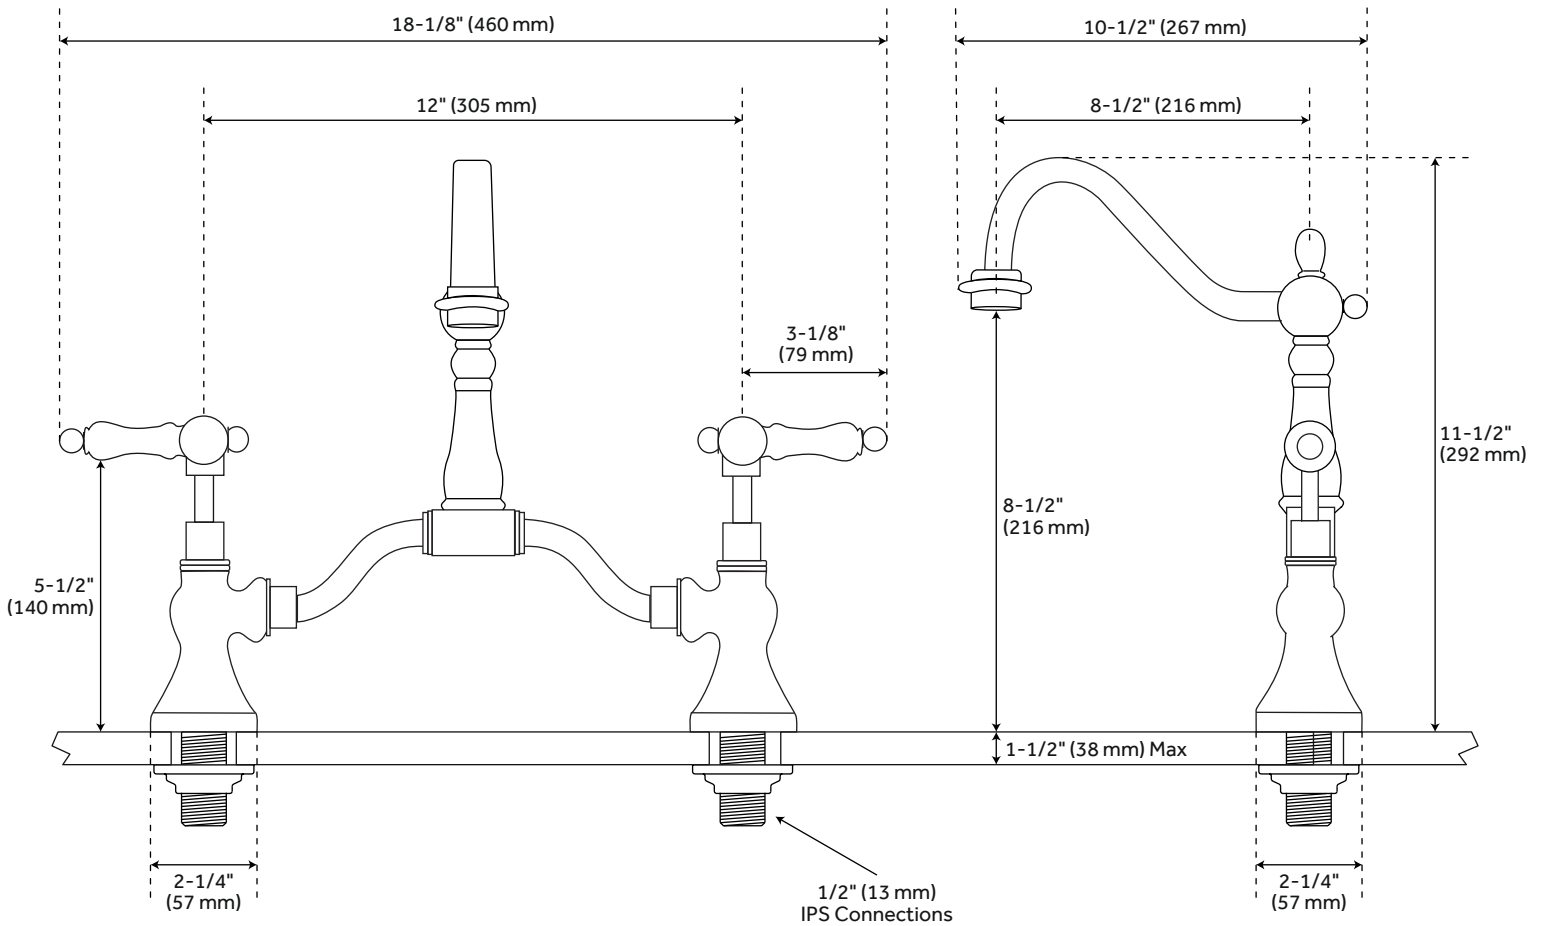

## FEATURES

Installation Type: Bridge  
Design: Traditional  
Length: 18-1/8"  
Width: 10-1/2"  
Height: 11-1/2"  
Base Plate Diameter: 2-1/4"  
Faucet Centers: 12"  
Overflow Hole: true  
Fits Drain Hole Size: 1-1/2"  
Drain Included: Yes  
Faucet Material: Brass  
Handle Type: Lever  
Handle Length: 3-1/8"  
IPS: 1/2"  
Max. Countertop Thickness: 1-1/2"  
Height To Spout: 8-1/2"  
Spout Reach: 8-1/2"  
Handle Height: 5-1/2"  
Ceramic Disc Cartridges: Yes  
Hot and Cold Indicators: No

# ELNORA BRIDGE BATHROOM FAUCET - LEVER HANDLES

SKU: 918025

Code: SH320447, SH320448

## ADDITIONAL FEATURES

- Drain is compatible with sinks that have an overflow hole.

REVISED 3/16/2023

# ELNORA BRIDGE BATHROOM FAUCET - LEVER HANDLES

SKU: 918025

All dimensions and specifications are nominal and may vary. Use actual products for accuracy in critical situations.