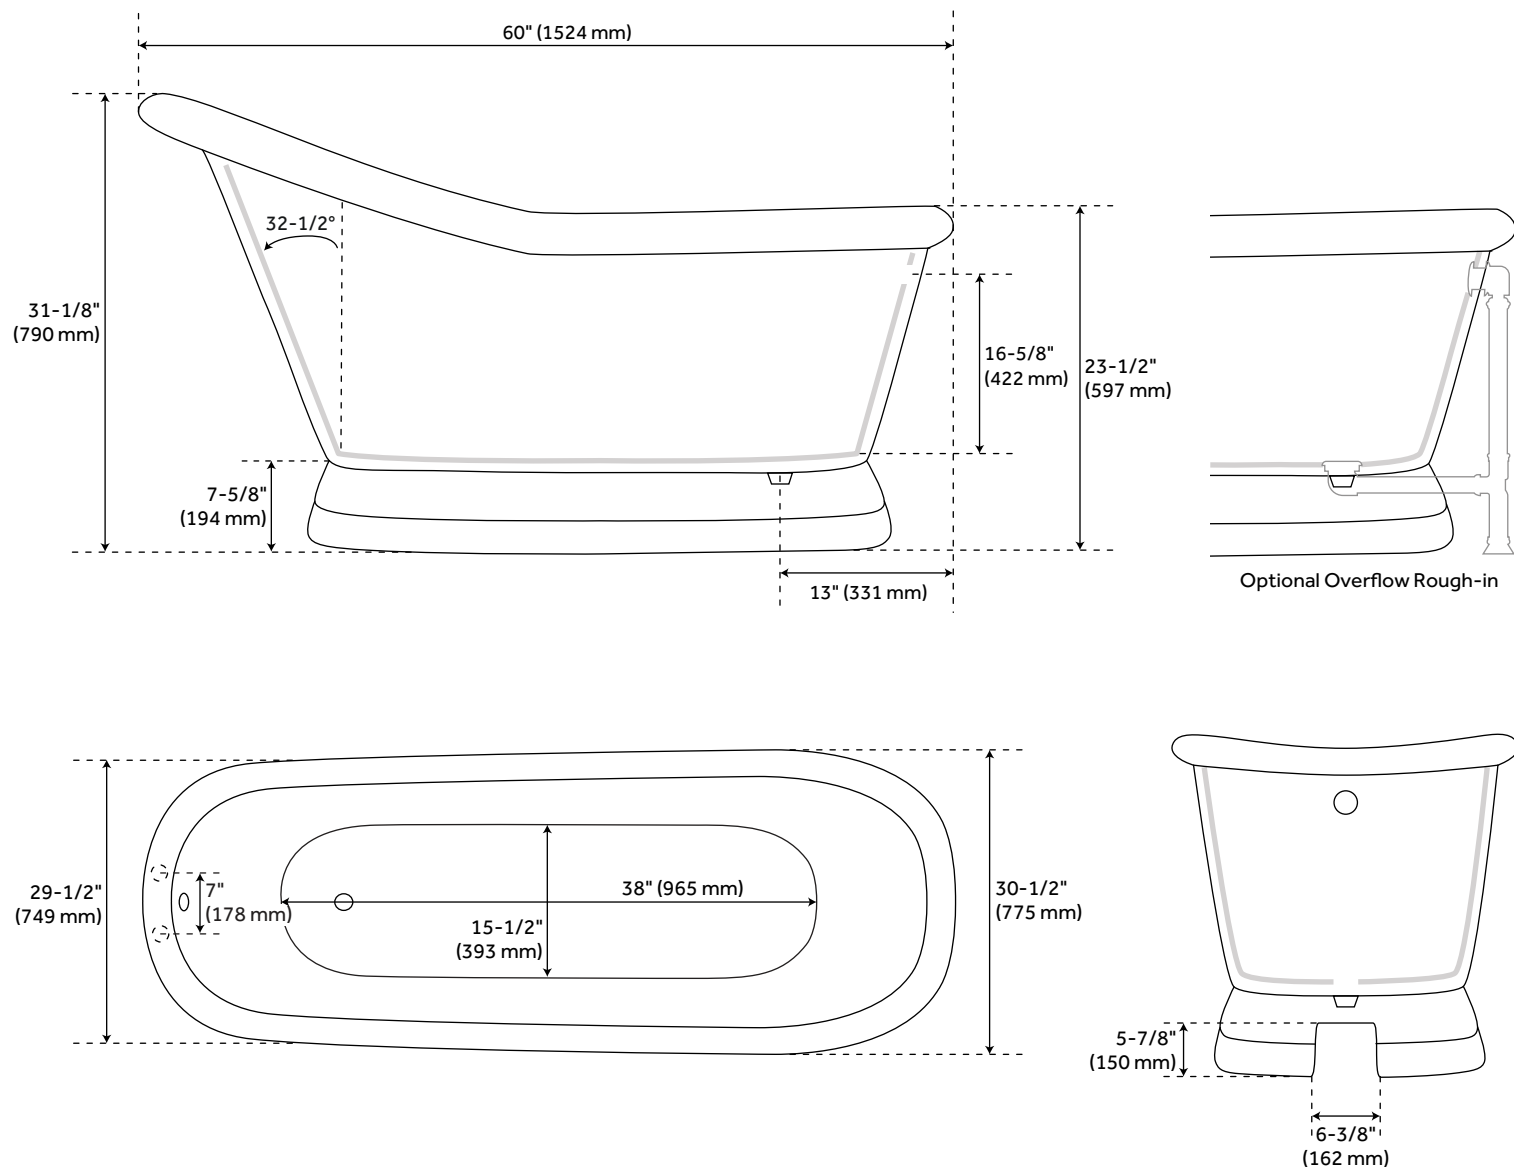

60" SOCORRO CAST IRON SLIPPER PEDESTAL TUB - 7" RIM HOLES

SKU: 918372-RH

All dimensions and specifications are nominal and may vary. Use actual products for accuracy in critical situations.