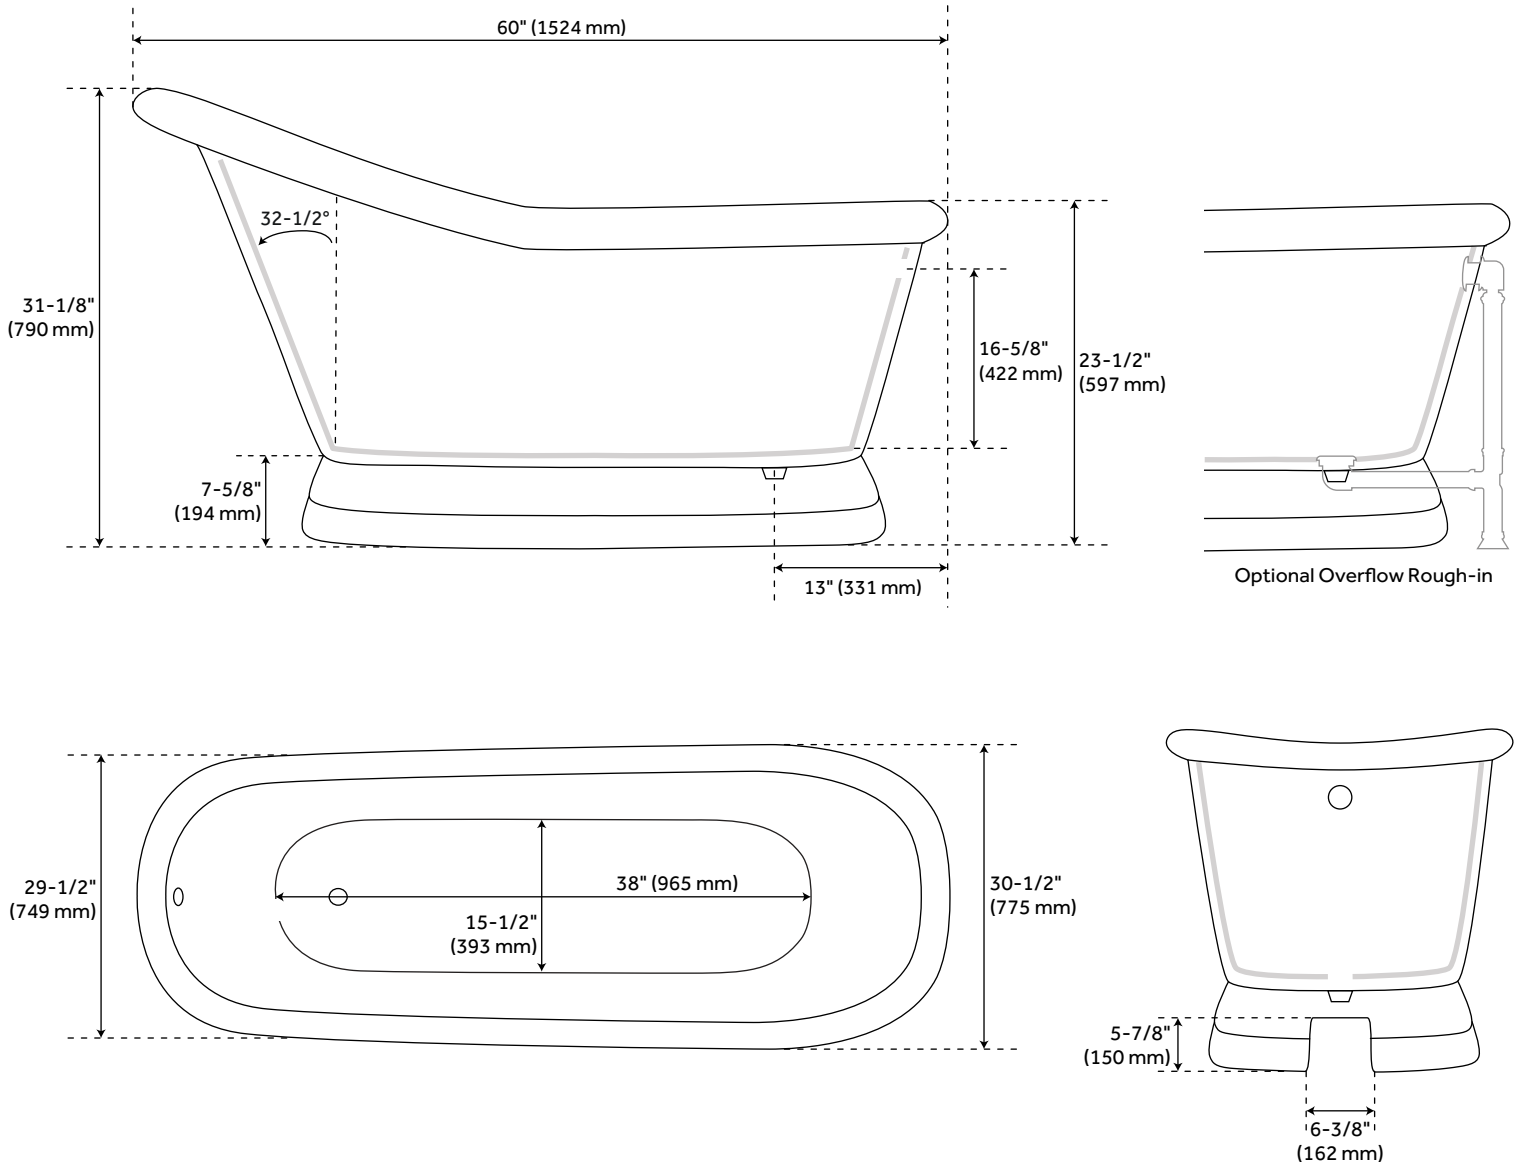

60" SOCORRO CAST IRON SLIPPER PEDESTAL TUB - ROLLED RIM

SKU: 918372-RR

Code: SH317138, SH474758, SH474759, SH474760, SH474761, SH474762, SH474763, SH474764, SH441848

FEATURES

Design: Traditional
Product Finish: White
Length: 60"
Width: 30-1/2"
Height: 31-1/8"
Water Depth To Overflow: 16-5/8"
Exterior Treatment: Hand-Smoothed Painted White
Interior Treatment: White Porcelain Enamel
Faucet Included: No
Shape: Oval
Tub Overflow: Yes
Tub Material: Cast Iron
Tub Interior Length: 38"
Tub Interior Width: 15-1/2"
Tap Deck: No
Faucet Drillings: Roll Top - No Drillings
Water Capacity (Gallons): 42
Built-In Adjusters: Yes
Tub Weight Uncrated (lbs): 407
Tub Weight Crated (lbs): 517

REVISED 3/14/2023

60" SOCORRO CAST IRON SLIPPER PEDESTAL TUB - ROLLED RIM

SKU: 918372-RR

Code: SH317138, SH474758, SH474759, SH474760, SH474761, SH474762, SH474763, SH474764, SH441848

ADDITIONAL FEATURES

- All dimensions are ($\pm 1/2$ ").
- Overflow option: includes Standard overflow, which remains open to allow water into the drain
- Optional Quick Connect Drop-In Drain Kit Includes:
 - Floor Plate, 1-1/2" PVC Pipe, 2" x 1-1/2" Trap Adapters, 1 Brass Threaded, 1 Brass Unthreaded Tailpiece and Plug.
 - Installs above your subfloor, but underneath your cement floor or tile, so you do not need access below the fixture.

REVISED 3/14/2023

60" SOCORRO CAST IRON SLIPPER PEDESTAL TUB - ROLLED RIM

SKU: 918372-RR

All dimensions and specifications are nominal and may vary. Use actual products for accuracy in critical situations.