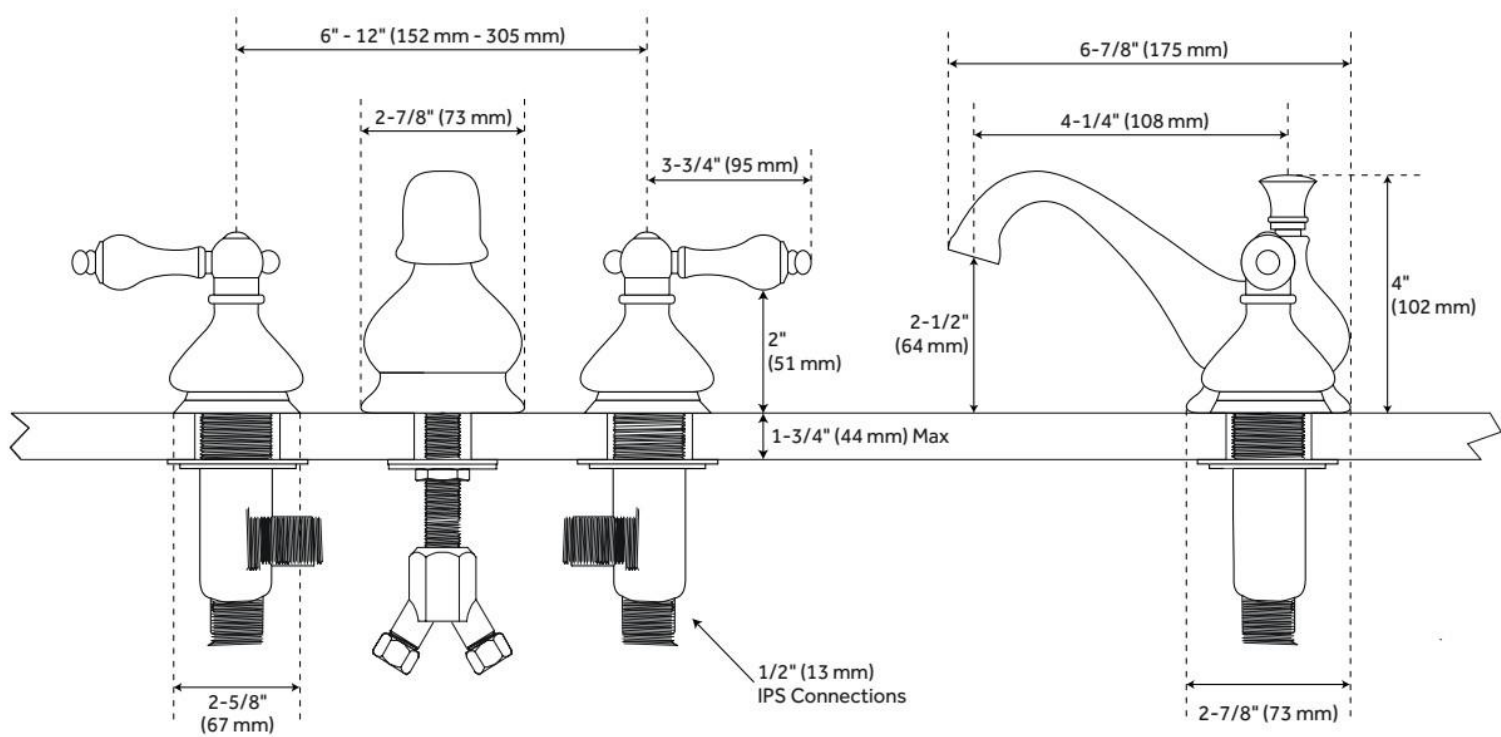

## FEATURES

Material: Metal construction for strength and durability

Installation Type: Widespread

Flow Rate: 1.2 gpm (4.5 L/min) @ 60 psi

Cartridge Type: Ceramic Disc

Swivel Spout: No

Drain Type: Lift rod metal pop-up with overflow

## ADDITIONAL FEATURES

- Spout base plate is 2-7/8" in diameter, handle base plates are 2-5/8" in diameter.
- Faucet can be installed with variable centers from 6" - 12".

REVISED 5/17/2024

# SHANNON WIDESPREAD BATHROOM FAUCET - PORCELAIN LEVER HANDLES

SKU: 918816

Code: SH394473, SH394475, SH394476, SH394472

REVISED 5/17/2024