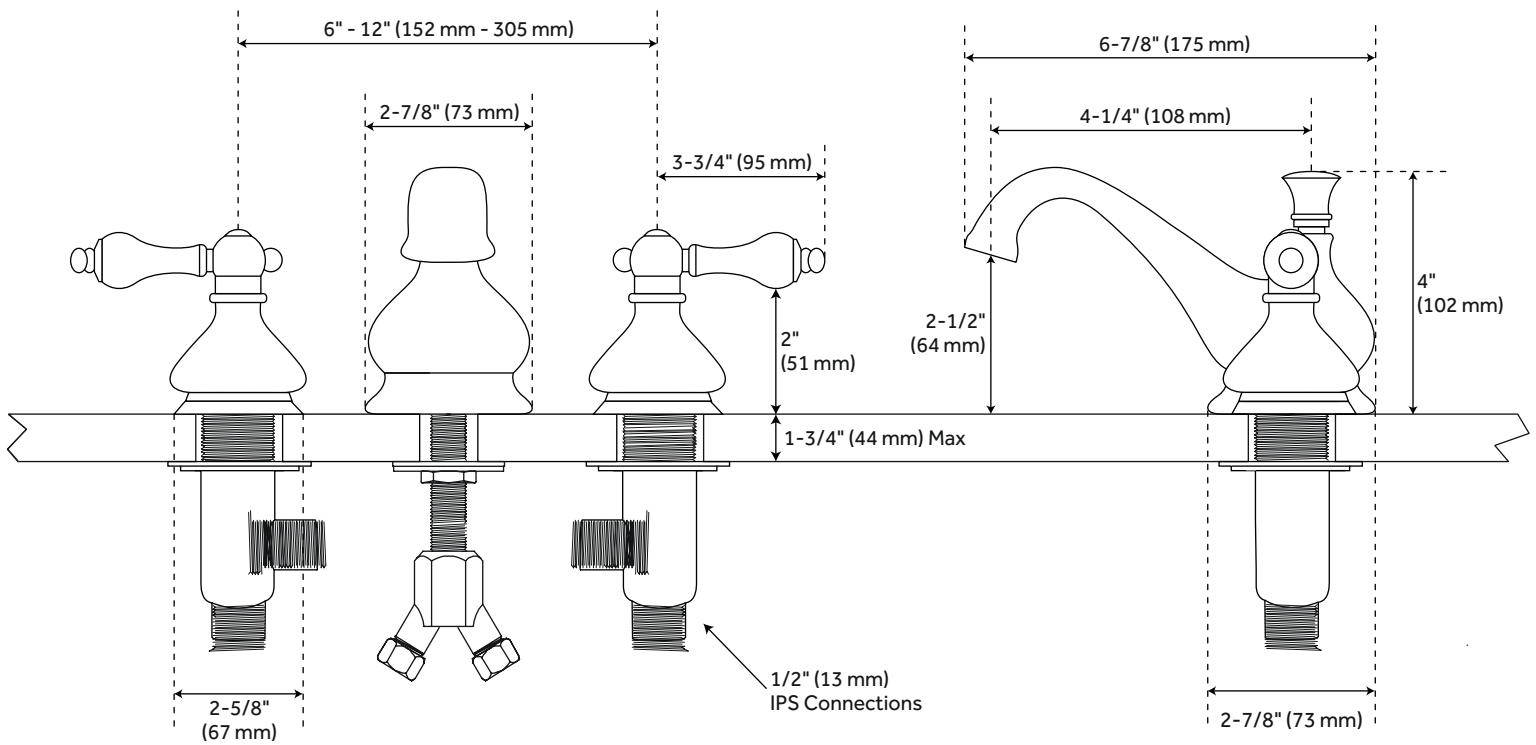

SHANNON WIDESPREAD BATHROOM FAUCET - PORCELAIN LEVER HANDLES

SKU: 918816

Code: SH394473, SH394472, SH394474, SH394475, SH394476

FEATURES

Installation Type: Widespread
Design: Traditional
Length: 15-1/2"
Width: 6-7/8"
Height: 4"
Faucet Centers: 8"
Overflow Hole: true
Fits Drain Hole Size: 1-1/2"
Drain Included: Yes
Faucet Material: Metal
Handle Type: Lever
Handle Length: 3-3/4"
IPS: 1/2"
Flow Rate: 1.2 gpm (gallons per minute)
Kitchen Faucet Holes: 3
Max. Countertop Thickness: 1-3/4"
Height To Spout: 2-1/2"
Spout Reach: 5-1/2"
Handle Height: 2"
Ceramic Disc Cartridges: Yes
Hot and Cold Indicators: Yes

REVISED 3/17/2023

SHANNON WIDESPREAD BATHROOM FAUCET - PORCELAIN LEVER HANDLES

SKU: 918816

Code: SH394473, SH394472, SH394474, SH394475, SH394476

ADDITIONAL FEATURES

- Spout base plate is 2-7/8" in diameter, handle base plates are 2-5/8" in diameter.
- Faucet can be installed with variable centers from 6" - 12"

REVISED 3/17/2023

SHANNON WIDESPREAD BATHROOM FAUCET - PORCELAIN LEVER HANDLES

SKU: 918816

All dimensions and specifications are nominal and may vary. Use actual products for accuracy in critical situations.