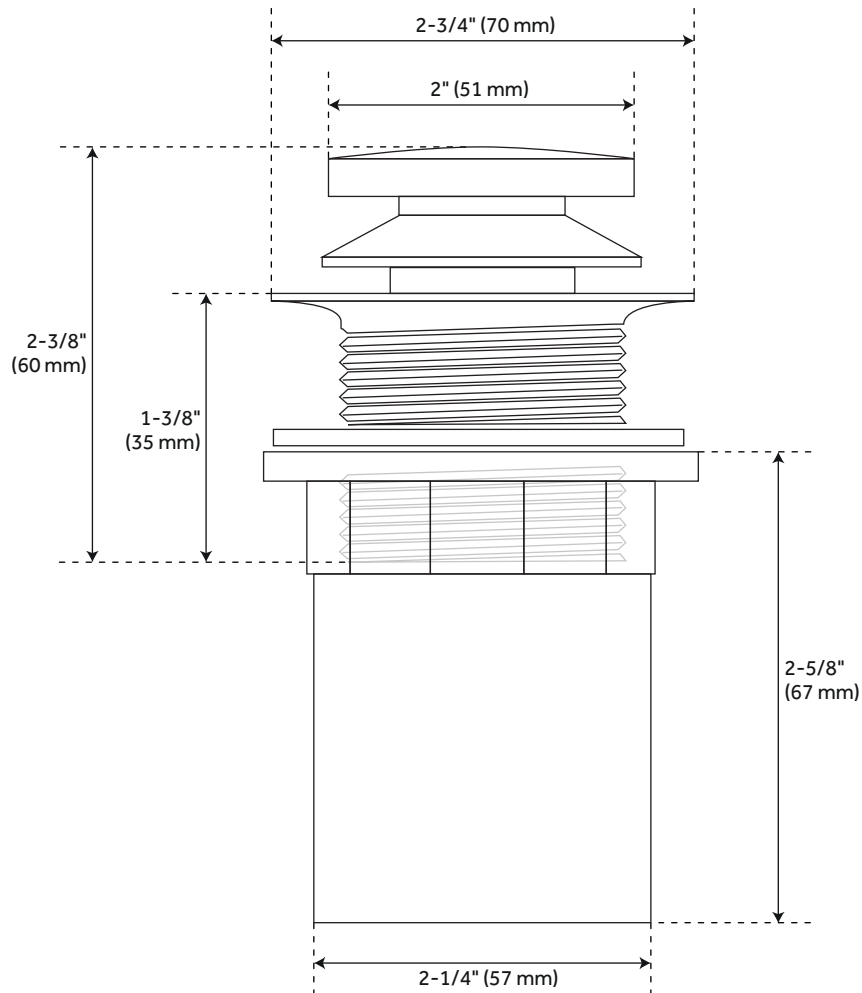

POP-UP TUB DRAIN WITH HUB ADAPTER

SKU: 918879

Code: SH398147, SH398117, SH398148, SH397899, SH397897

FEATURES

REVISED 3/17/2023

POP-UP TUB DRAIN WITH HUB ADAPTER

SKU: 918879

Code: SH398147, SH398117, SH398148, SH397899, SH397897

ADDITIONAL FEATURES

- Foot activated pop-up straight drain for tubs without overflows.
- Solid brass push button.
- 1-1/2" Schedule 40 PVC fittings.
- Standard solvent weld assembly.
- 1-1/4" deep metal strainer body.
- 1-1/2" L threads.
- Does not require under floor access for installation.

REVISED 3/17/2023

POP-UP TUB DRAIN WITH HUB ADAPTER

SKU: 918879

All dimensions and specifications are nominal and may vary. Use actual products for accuracy in critical situations.