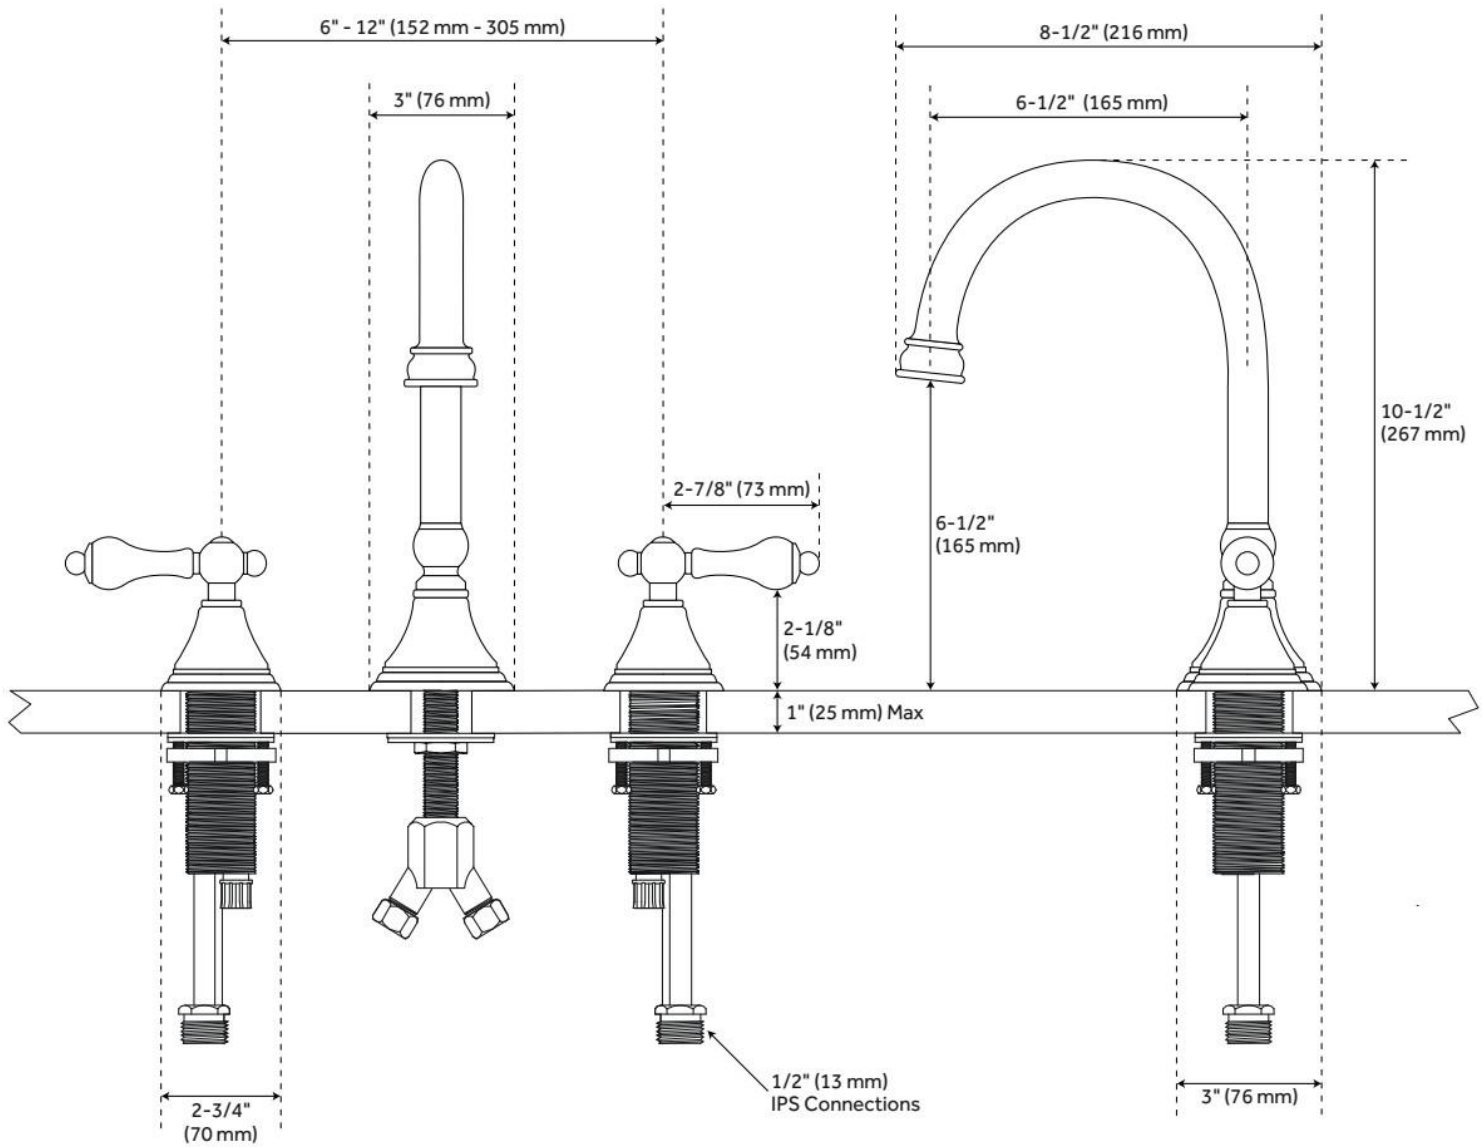

MELANIE WIDESPREAD GOOSENECK BATHROOM FAUCET - LEVER HANDLES

SKU: 918898

Code: SH338327, SH338328, SH338326

FEATURES

Material: Metal construction for strength and durability

Installation Type: Widespread

Flow Rate: 1.2 gpm (4.5 L/min) @ 60 psi

Cartridge Type: Ceramic Disc

Swivel Spout: Yes

Drain Type: Lift rod metal pop-up with overflow

ASME A112.18.1/CSA B125.1, NSF/ANSI 372, NSF/ANSI 61, NSF/ANSI/CAN 61, NSF/ANSI/CAN 61-9:Q≤1, CEC Listed, LISTED ID: SH449731**

ADDITIONAL FEATURES

- Faucet can be installed with variable centers from 6" - 12".

REVISED 6/26/2024

MELANIE WIDESPREAD GOOSENECK BATHROOM FAUCET - LEVER HANDLES

SKU: 918898

Code: SH338327, SH338328, SH338326

REVISED 6/26/2024

MELANIE WIDESPREAD GOOSENECK BATHROOM FAUCET - LEVER HANDLES

SKU: 918898

Code: SH338327, SH338328, SH338326

REVISED 6/26/2024