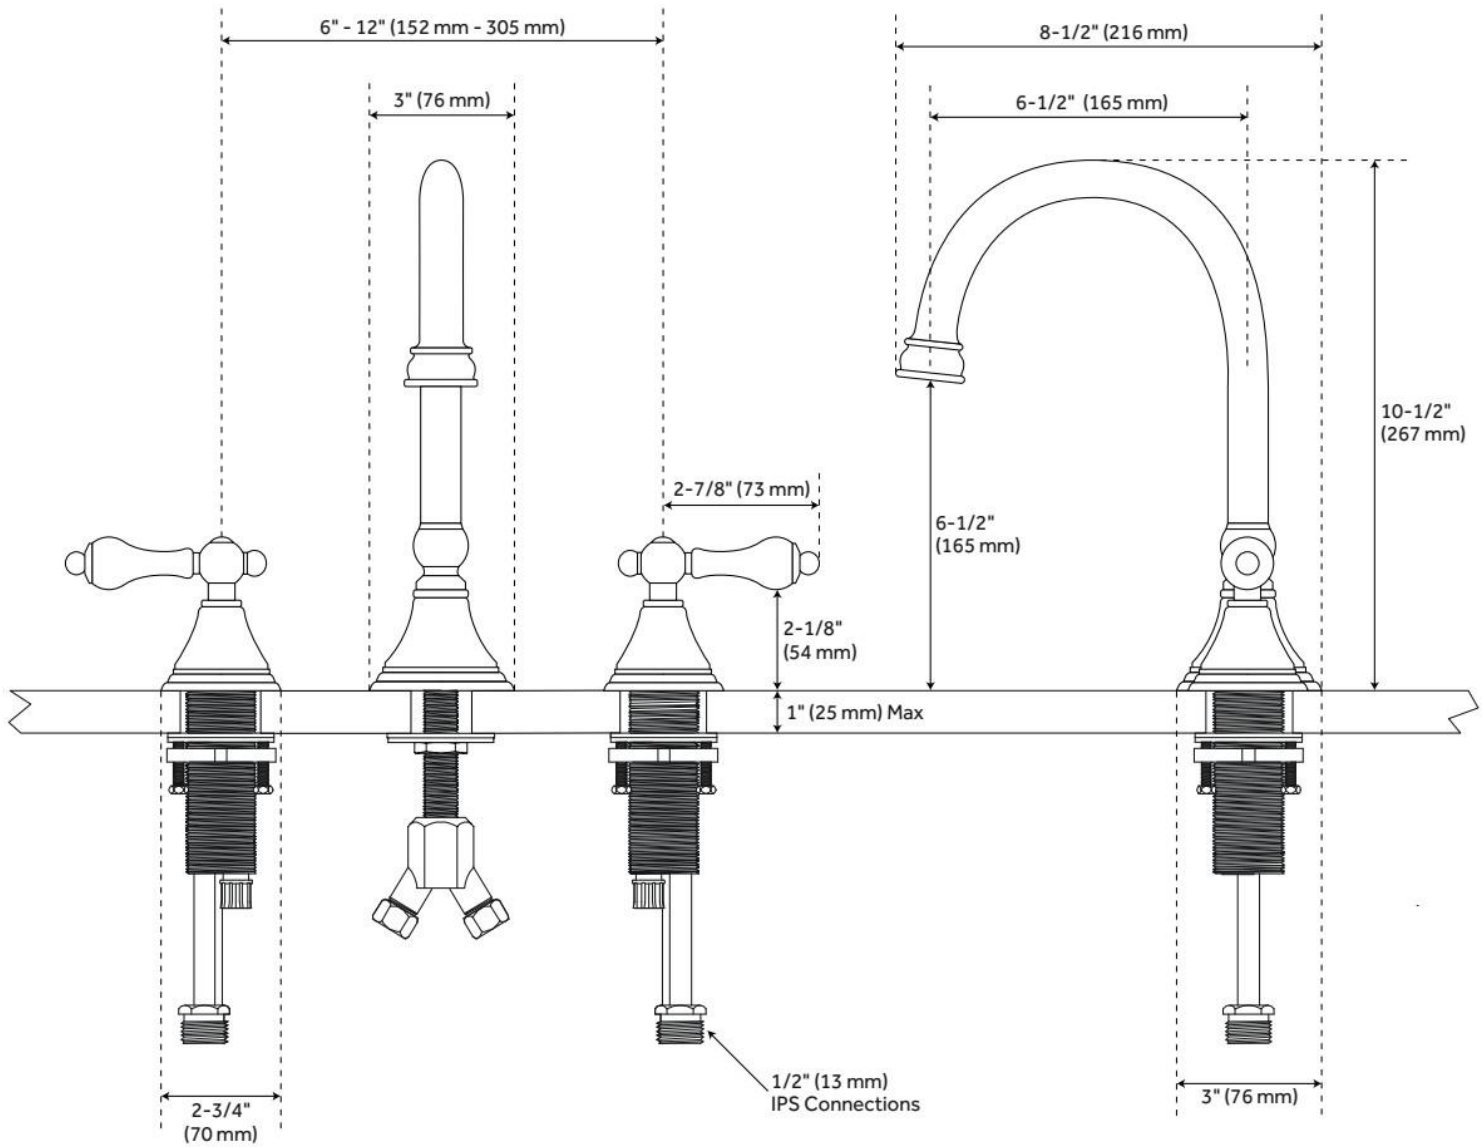

MELANIE WIDESPREAD GOOSENECK BATHROOM FAUCET - LEVER HANDLES

SKU: 918898

Code: SH338327, SH338328, SH338326

FEATURES

Material: Metal construction for strength and durability

Faucet Centers: 8"

Installation Type: Widespread

Flow Rate: 1.2 gpm (4.5 L/min) @ 60 psi

Cartridge Type: Ceramic Disc

Swivel Spout: Yes

Drain Type: Lift rod metal pop-up with overflow

ASME A112.18.1/CSA B125.1, NSF/ANSI 372, NSF/ANSI 61, NSF/ANSI/CAN 61, NSF/ANSI/CAN 61-9:Q≤1, CEC Listed, Massachusetts Accepted, LISTED ID: SH449731**

ADDITIONAL FEATURES

- Faucet can be installed with variable centers from 6" - 12".

REVISED 11/11/2024

MELANIE WIDESPREAD GOOSENECK BATHROOM FAUCET - LEVER HANDLES

SKU: 918898

Code: SH338327, SH338328, SH338326

REVISED 11/11/2024

MELANIE WIDESPREAD GOOSENECK BATHROOM FAUCET - LEVER HANDLES

SKU: 918898

Code: SH338327, SH338328, SH338326

REVISED 11/11/2024