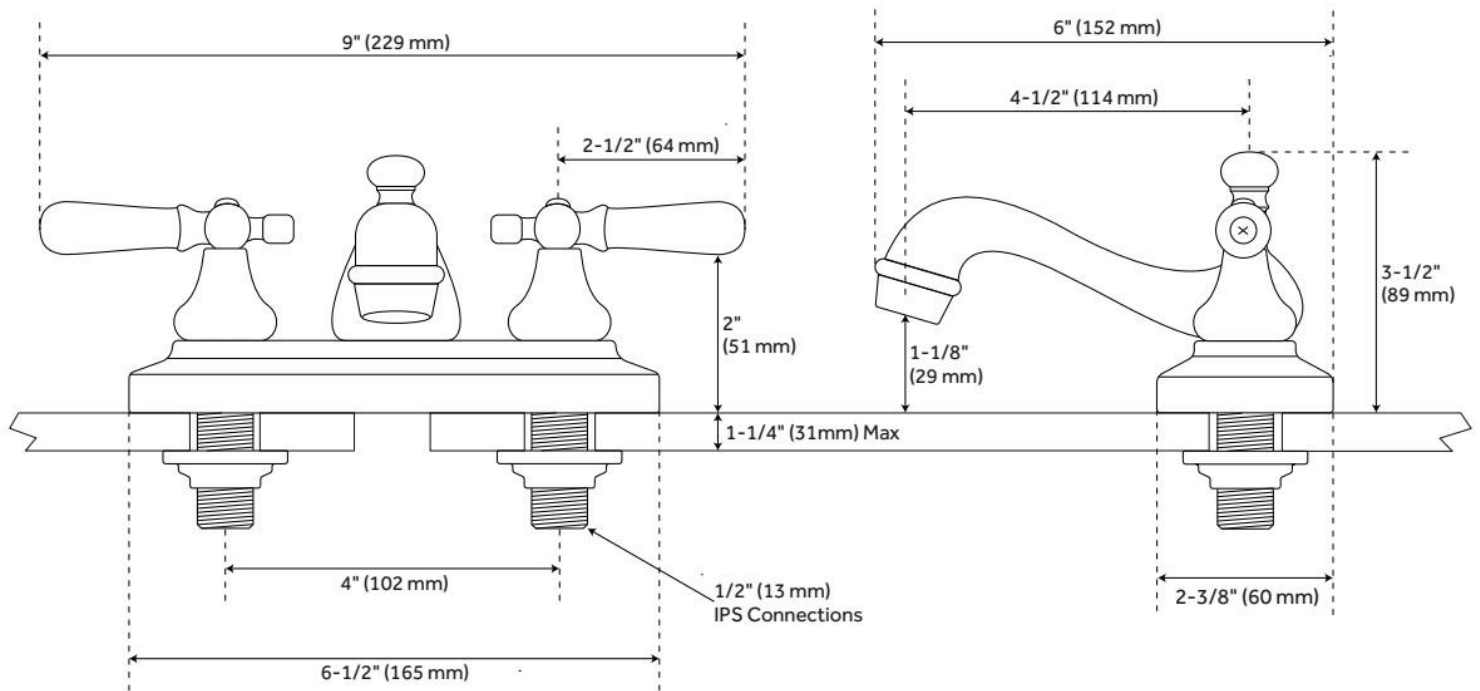

TEAPOT CENTERSET BATHROOM FAUCET - SMALL PORCELAIN LEVER HANDLES

SKU: 918942

Code: SH433155, SH437356, SH338785, SH433748, SH338783

FEATURES

Material: Metal construction for strength and durability

Installation Type: Centerset

Flow Rate: 1.2 gpm (4.5 L/min) @ 60 psi

Cartridge Type: Ceramic Disc

Swivel Spout: No

Drain Type: Lift rod metal pop-up with overflow

ADDITIONAL FEATURES

- Drain is compatible with sinks that have an overflow hole.

REVISED 5/13/2024

TEAPOT CENTERSET BATHROOM FAUCET - SMALL PORCELAIN LEVER HANDLES

SKU: 918942

Code: SH433155, SH437356, SH338785, SH433748, SH338783

REVISED 5/13/2024