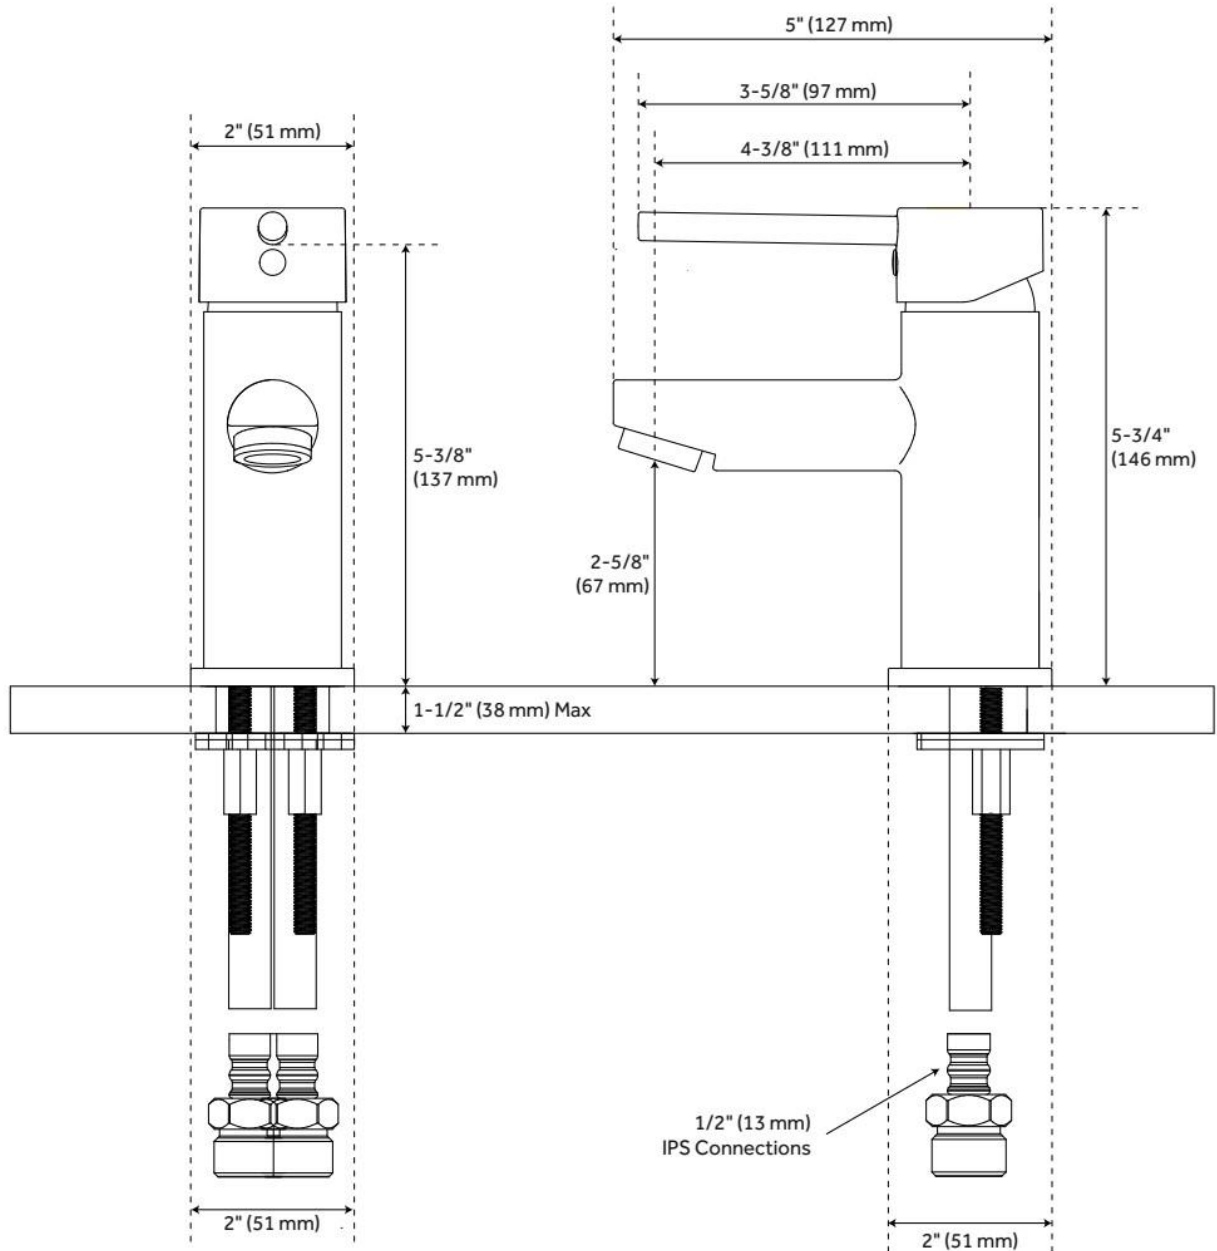

ROTUNDA STRAIGHT SPOUT SINGLE-HOLE FAUCET WITH POP-UP DRAIN

SKU: 919042

Code: SH339661, SH466607

FEATURES

Material: Metal construction for strength and durability

Installation Type: Single-Hole

Flow Rate: 1.2 gpm (4.5 L/min) @ 60 psi

Cartridge Type: Ceramic Disc

Swivel Spout: No

Drain Type: Metal push-pop with overflow

ASME A112.18.1/CSA B125.1, WaterSense by IAPMO

ADDITIONAL FEATURES

- Drain is compatible with sinks that have an overflow hole.

REVISED 5/13/2024

ROTUNDA STRAIGHT SPOUT SINGLE-HOLE FAUCET WITH POP-UP DRAIN

SKU: 919042

Code: SH339661, SH466607

REVISED 5/13/2024

EXTENDED PRESS TYPE POP-UP BATHROOM DRAIN - 1-1/2"

SKU: 953018

Code: SH432998, SH433000, SH433002, SH433004, SH433909, SH439788, SH439790, SH432997, SH432999, SH433001, SH433003, SH433005, SH433910, SH439787, SH439789, SH406287

FEATURES

LISTED ID: SH439073PN, SH439073BG, SH439072BN, SH439072CP, SH439072ORB, SH439072PN, SH439072PB, SH439072BG, SH439072MB, SH439073BN

ADDITIONAL FEATURES

- Made of solid brass.
- Completely finished with plated parts.
- Fits standard sinks with 1-1/2" drain holes.
- 1-1/4" tailpiece.