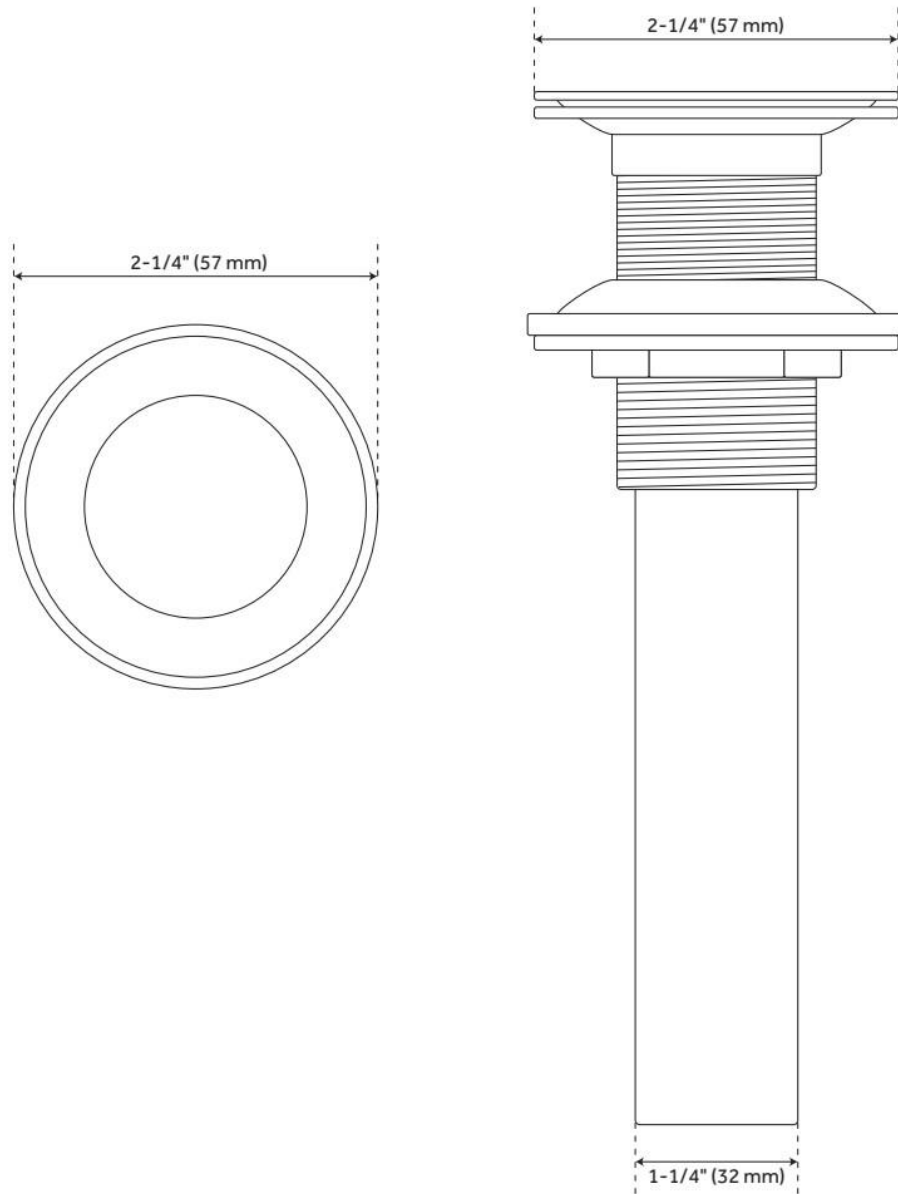

EXTENDED PRESS TYPE POP-UP BATHROOM DRAIN - 1-1/2"

SKU: 953018

Code: SH432998, SH433000, SH433002, SH433004, SH433909, SH439788, SH439790, SH432997, SH432999, SH433001, SH433003, SH433005, SH433910, SH439787, SH439789, SH406287

REVISED 5/13/2024