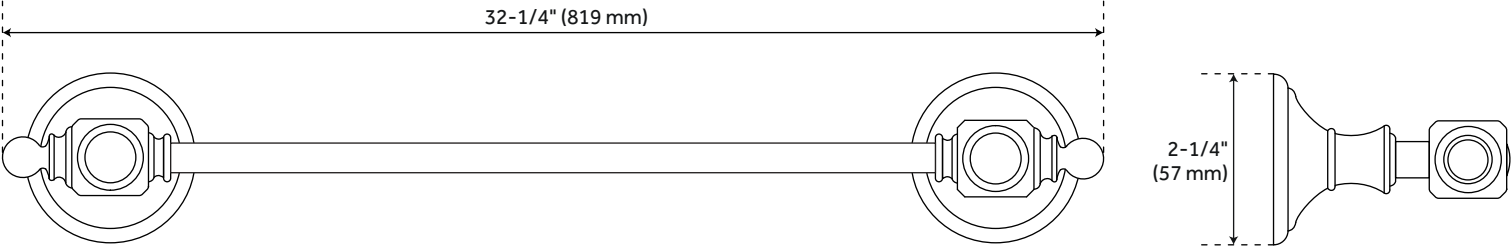

VINTAGE TOWEL BAR

SKU: 919064

Code: SH435007, SH393412, SH368282, SH318060, SH318059

FEATURES

- Installation Type: Wall Mount
- Design: Traditional
- Material: Brass
- Length: 32-1/4"
- Width: 3-1/2"
- Height: 2-1/4"
- Base Plate Height: 2-1/4"
- Mounting Hardware Included: Yes
- Mounting Hardware Concealed: Yes
- Assembly Required: No
- Number of Rails: 1

REVISED 4/3/2023

VINTAGE TOWEL BAR

SKU: 919064

Code: SH435007, SH393412, SH368282, SH318060, SH318059

ADDITIONAL FEATURES

REVISED 4/3/2023

VINTAGE TOWEL BAR

SKU: 919064

All dimensions and specifications are nominal and may vary. Use actual products for accuracy in critical situations.