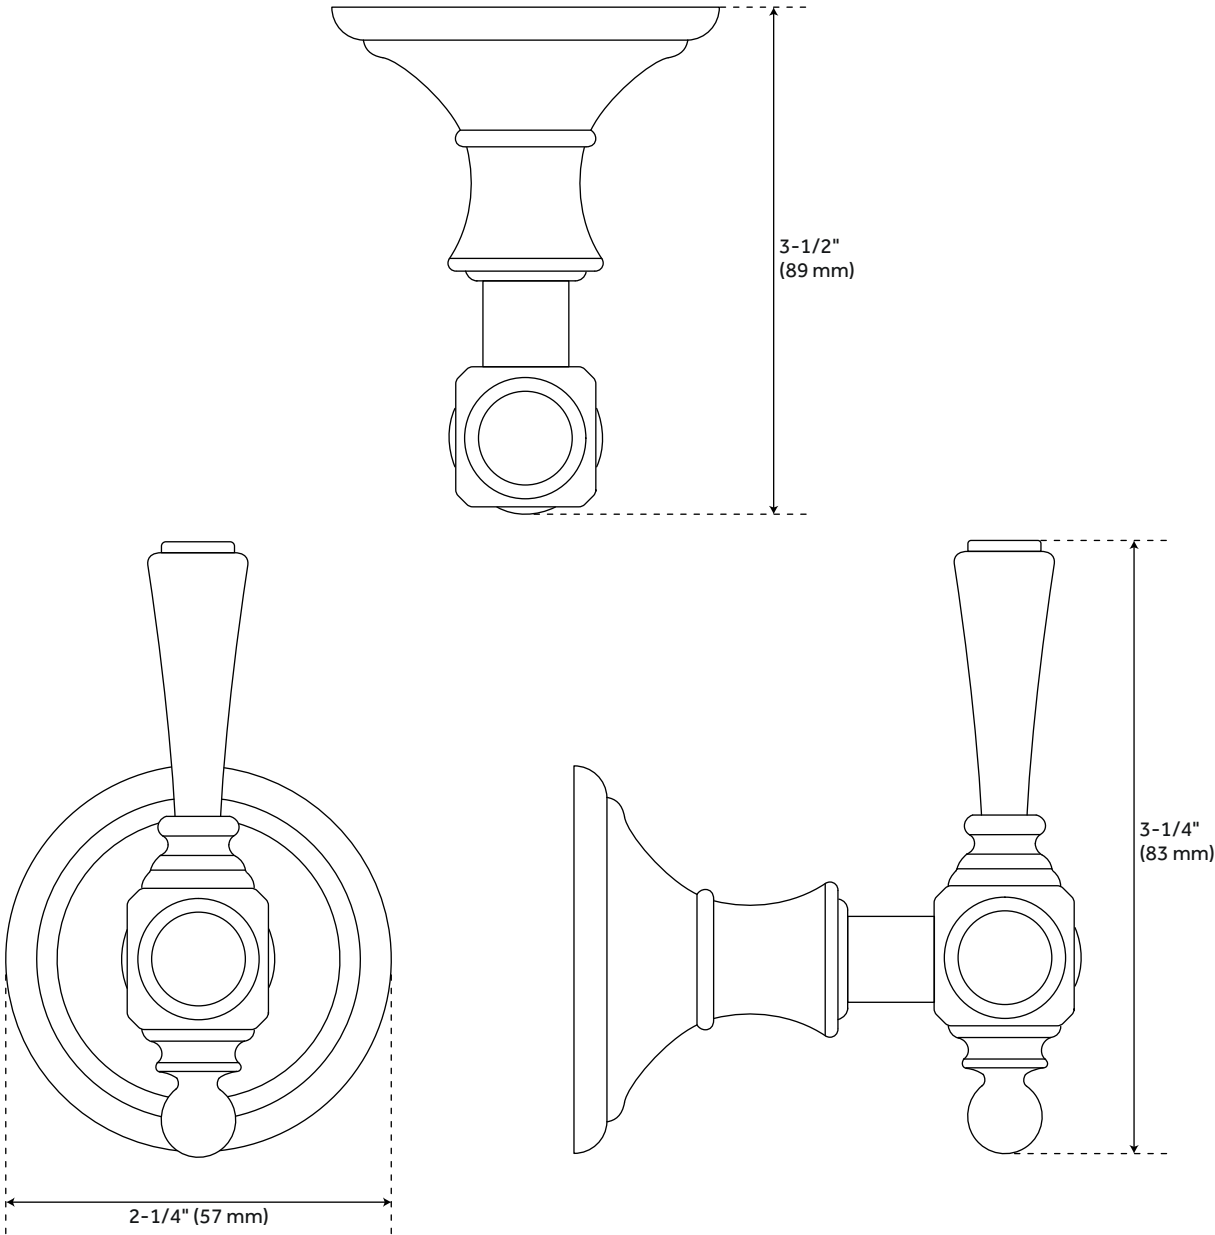

VINTAGE ROBE HOOK

SKU: 919066

Code: SH438045, SH393414, SH368284, SH318070, SH318069

FEATURES

Installation Type: Wall Mount

Design: Traditional

Material: Brass

Length: 2-1/4"

Height: 3-1/4"

Depth: 3-1/2"

Base Plate Height: 2-1/4"

Mounting Hardware Included: Yes

Mounting Hardware Concealed: Yes

REVISED 4/3/2023

VINTAGE ROBE HOOK

SKU: 919066

Code: SH438045, SH393414, SH368284, SH318070, SH318069

ADDITIONAL FEATURES

REVISED 4/3/2023

VINTAGE ROBE HOOK

SKU: 919066

All dimensions and specifications are nominal and may vary. Use actual products for accuracy in critical situations.