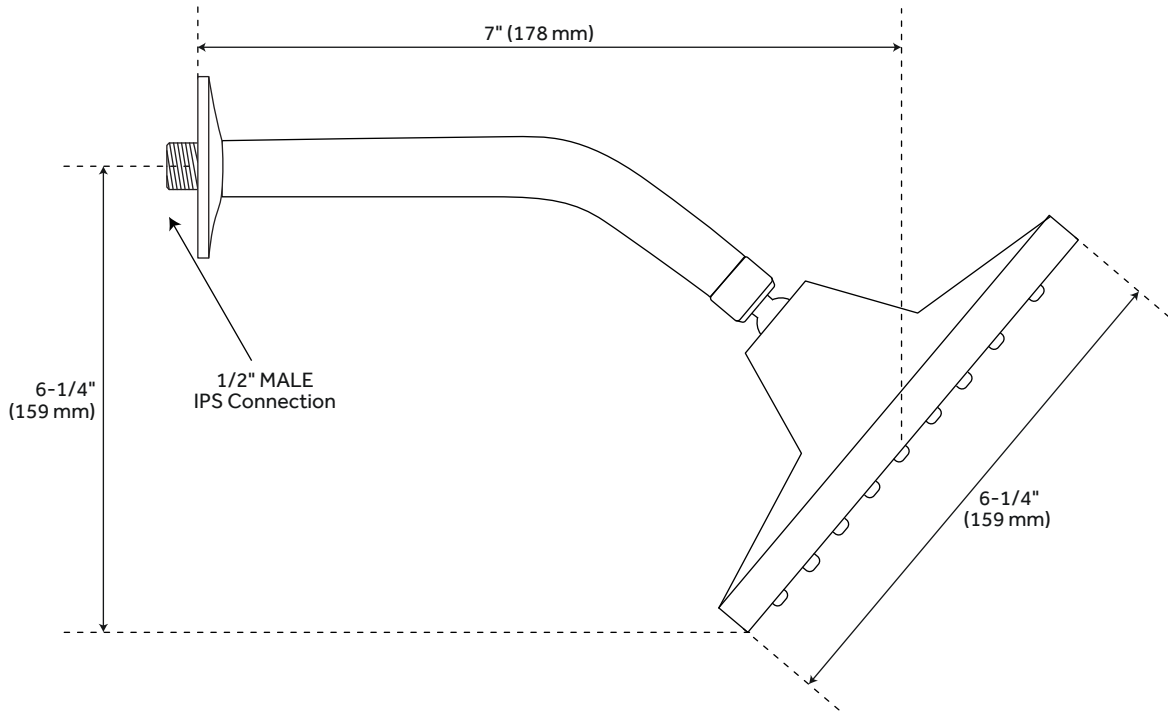

FLAIR

PRESSURE BALANCE SHOWER WITH LEVER HANDLE

SKU: 919080

FEATURES

- Material: Brass
- Handle Type: Lever
- Installation Type: Wall Mount
- Features: Pressure-Balanced
- Assembly Required: No
- Design: Modern
- Ceramic Disc Cartridges
- Single-Lever Control
- Pressure-Balance Valve Maintains Consistent Water Pressure and Temperature
- Metal Handles

CONTENTS

- SHOWER VALVE PAGE 2
- SHOWER HEAD PAGE 3

REVISED 06/18/2021

FLAIR

SHOWER VALVE

SKU: 919080

FEATURES

Length: 7"

Width: 7"

Depth: 3"

PRODUCT IMAGE

All dimensions and specifications are nominal and may vary. Use actual products for accuracy in critical situations.

PAGE 2

FLAIR

WALL-MOUNT RAINFALL SHOWER HEAD

SKU: 919080

FEATURES

- Material: ABS
- Shower Head Diameter: 6-1/4"
- Shower Head Flow Rate:
2.0 gpm (7.6 L/min) max @ 80 psi
- Connection: 1/2" IPS

PRODUCT IMAGE

All dimensions and specifications are nominal and may vary. Use actual products for accuracy in critical situations.