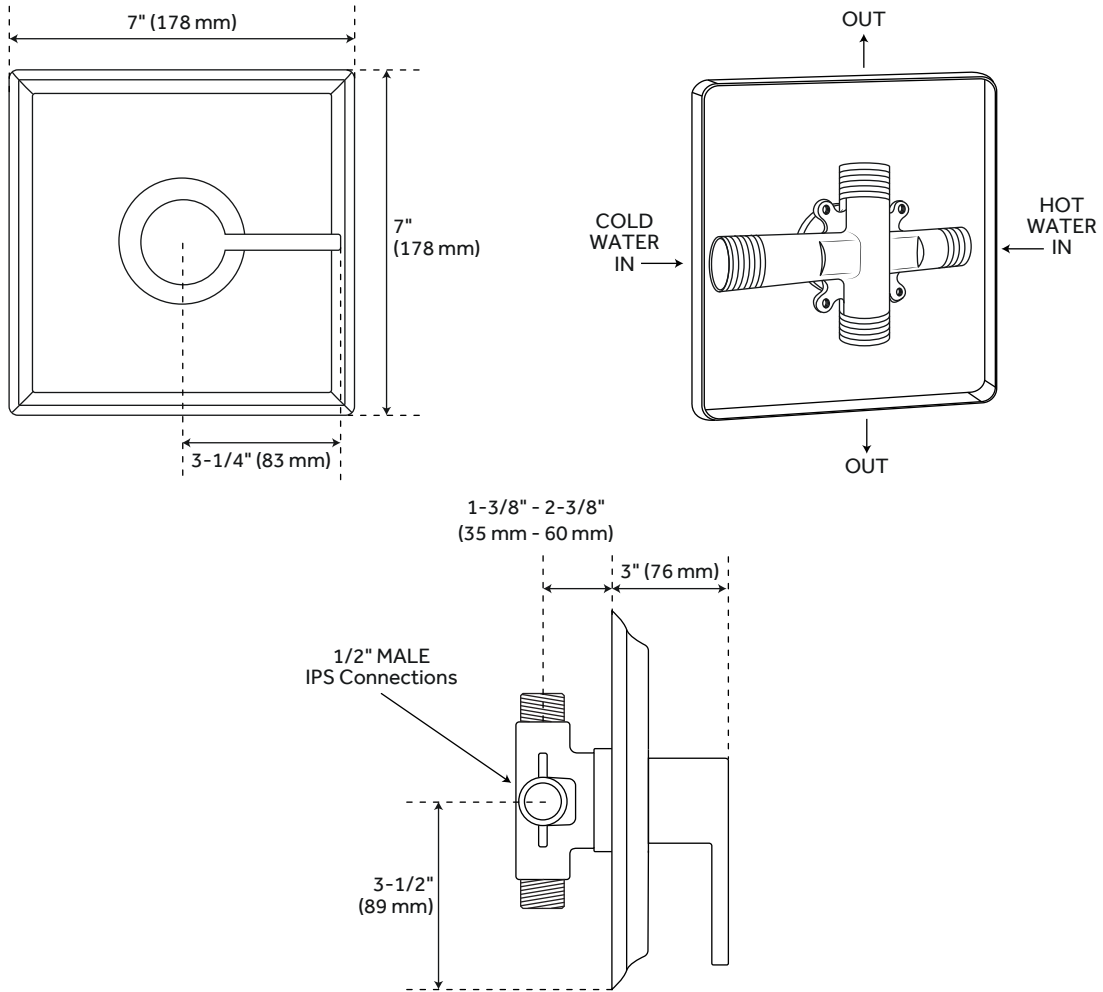

FLAIR

PRESSURE BALANCE SHOWER WITH LEVER HANDLE

SKU: 919080

FEATURES

- Material: Brass
- Handle Type: Lever
- Installation Type: Wall Mount
- Features: Pressure-Balanced
- Assembly Required: No
- Design: Modern
- Ceramic Disc Cartridges
- Single-Lever Control
- Pressure-Balance Valve Maintains Consistent Water Pressure and Temperature
- Metal Handles

CONTENTS

- SHOWER VALVE PAGE 2
- SHOWER HEAD PAGE 3

REVISED 06/18/2021

FLAIR

SHOWER VALVE

SKU: 919080

FEATURES

Length: 7"

Width: 7"

Depth: 3"

PRODUCT IMAGE

All dimensions and specifications are nominal and may vary. Use actual products for accuracy in critical situations.

PAGE 2

FLAIR

WALL-MOUNT RAINFALL SHOWER HEAD

SKU: 919080

FEATURES

- Material: ABS
- Shower Head Diameter: 6-1/4"
- Shower Head Flow Rate:
2.0 gpm (7.6 L/min) max @ 80 psi
- Connection: 1/2" IPS

PRODUCT IMAGE

All dimensions and specifications are nominal and may vary. Use actual products for accuracy in critical situations.