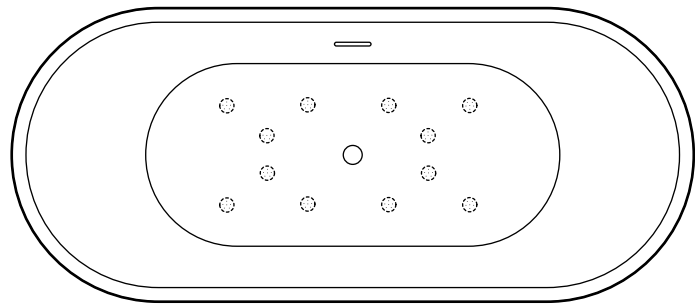

72" SHEBA ACRYLIC DOUBLE-SLIPPER TUB - AIR MASSAGE

SKU: 919180-AIR

COMPONENTS LIST

- BM-TWP BALL CHECK VALVE JETS
- MANI-SD-A SECURITY DEVICE
- MAN-A-4-AC MANIFOLD
- SILVER SLS+ VARIABLE SPEED BLOWER

INSTALLATION

Install blower behind a wall (with an access panel) or in a closet. Blower can also be installed under floor. Ensure the security device, MANI-DS-A, is at least:

- 2" Above the tub rim

Security device and hose can be mounted in wall

REMOTE CONTROL

- CG+/RTC-SENSOR-WP
- 12 – 15 YEAR BATTERY LIFE

INSIDE OF BATH

- (12) MAXI AIR JETS WITH 24 OPENINGS

All dimensions and specifications are nominal and may vary. Use actual products for accuracy in critical situations.