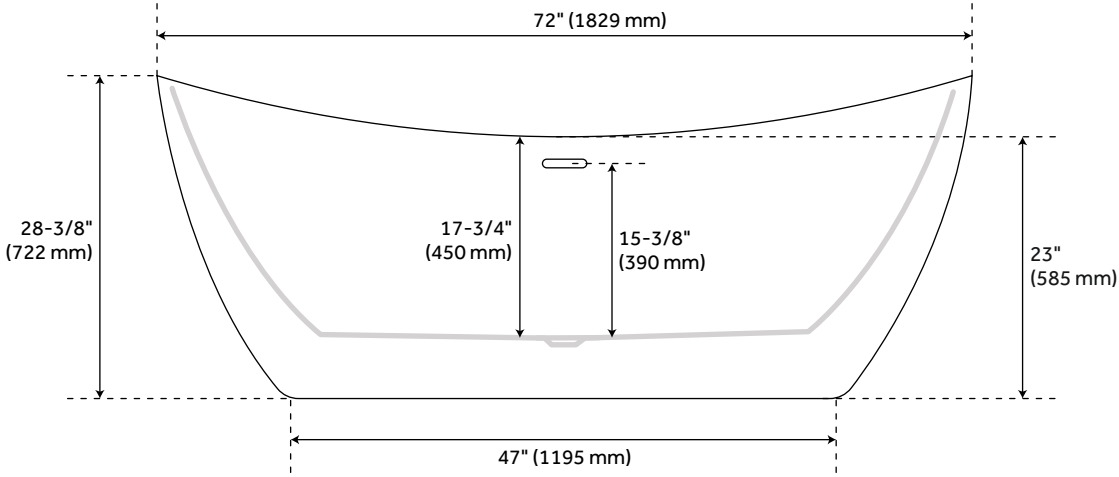

72" SHEBA ACRYLIC DOUBLE-SLIPPER TUB - AIR MASSAGE

SKU: 919180-AIR

All dimensions and specifications are nominal and may vary. Use actual products for accuracy in critical situations.