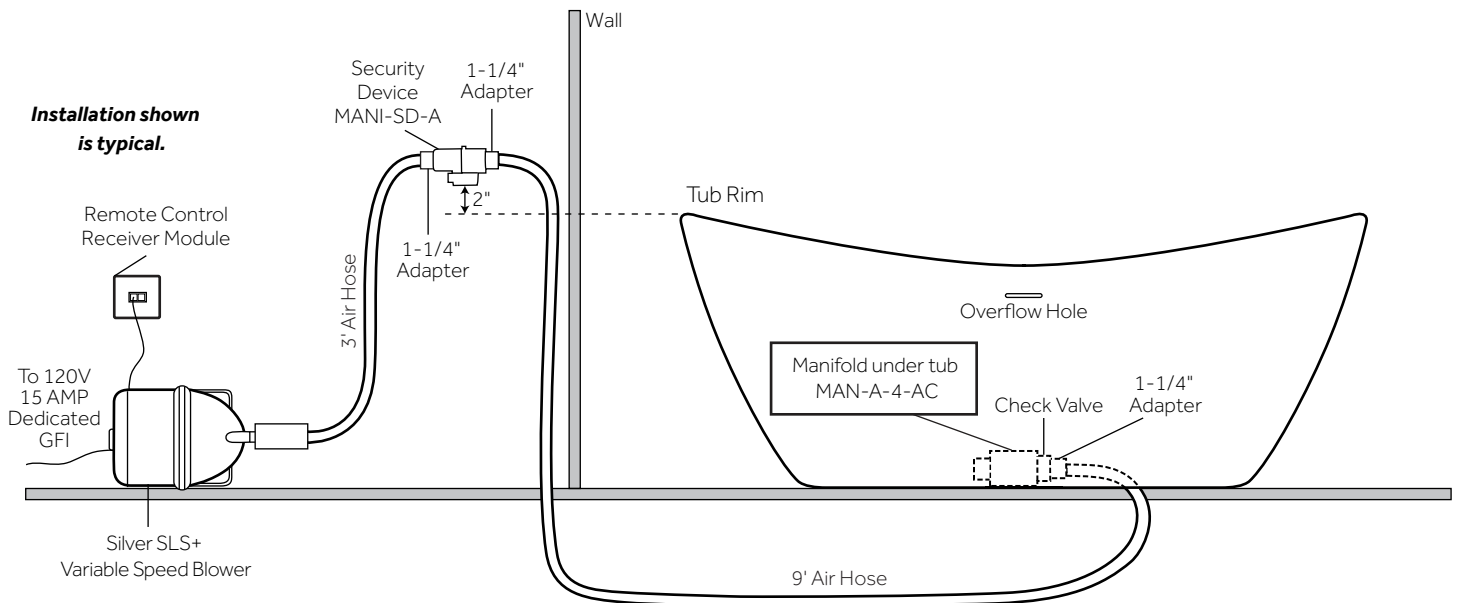

72" SHEBA ACRYLIC DOUBLE-SLIPPER TUB - AIR MASSAGE

SKU: 919180-AIR

COMPONENTS LIST

- BM-TWP BALL CHECK VALVE JETS
- MANI-SD-A SECURITY DEVICE
- MAN-A-4-AC MANIFOLD
- SILVER SLS+ VARIABLE SPEED BLOWER

INSTALLATION

Install blower behind a wall (with an access panel) or in a closet. Blower can also be installed under floor. Ensure the security device, MANI-DS-A, is at least:

- 2" Above the tub rim

Security device and hose can be mounted in wall

REMOTE CONTROL

- CG+/RTC-SENSOR-WP
- 12 – 15 YEAR BATTERY LIFE

INSIDE OF BATH

- (12) MAXI AIR JETS WITH 24 OPENINGS

All dimensions and specifications are nominal and may vary. Use actual products for accuracy in critical situations.