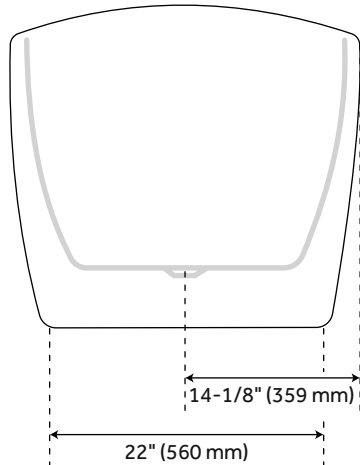

72" SHEBA ACRYLIC DOUBLE-SLIPPER TUB - AIR MASSAGE

SKU: 919180-AIR

All dimensions and specifications are nominal and may vary. Use actual products for accuracy in critical situations.