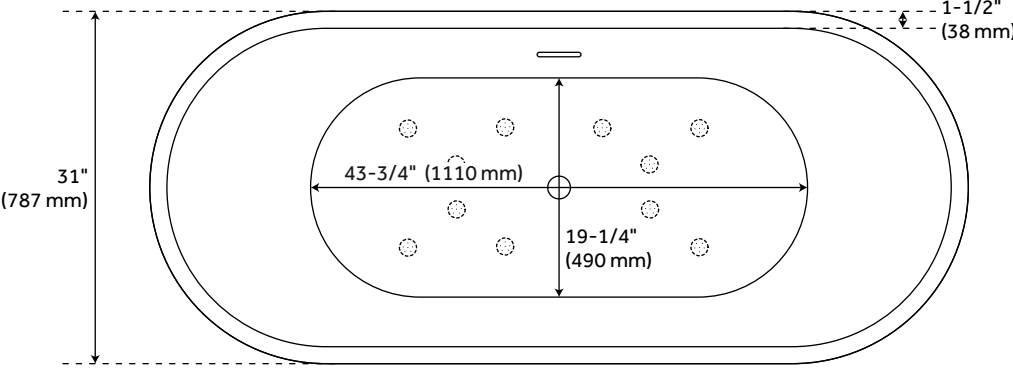

72" SHEBA ACRYLIC DOUBLE-SLIPPER TUB - AIR MASSAGE

SKU: 919180-AIR

All dimensions and specifications are nominal and may vary. Use actual products for accuracy in critical situations.