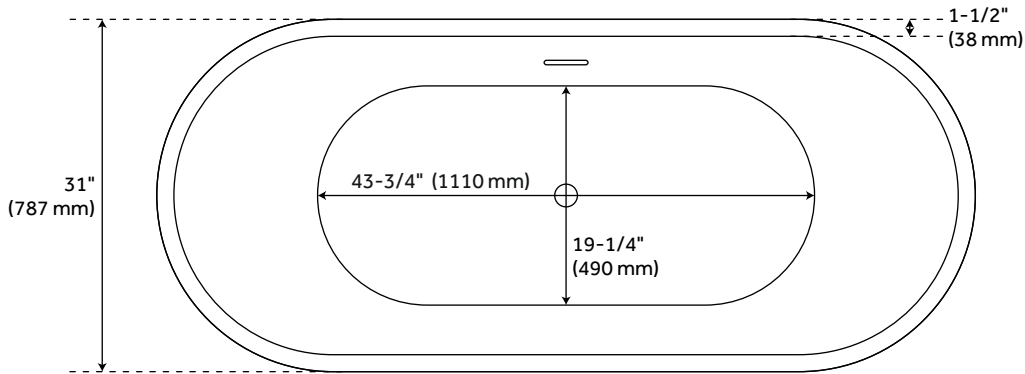

72" SHEBA ACRYLIC DOUBLE-SLIPPER TUB

SKU: 919180
Code: SH462576

FEATURES

Features: Integral Drain & Overflow
Design: Modern
Product Finish: White
Material: acrylic
Length: 72"
Width: 31"
Height: 28-3/8"
Depth: 17-3/4"
Overflow Hole: true
Water Depth To Overflow: 15-3/8"
Exterior Treatment: Smooth
Interior Treatment: Smooth
Drain Finish: White
Faucet Included: No
Shape: Oval
Size: 72 in
Tub Overflow: Yes
Integral Drain & Overflow: Yes
Tub Material: Acrylic
Tub Interior Length: 43-3/4"
Tub Interior Width: 19-1/4"
Tap Deck: No
Faucet Drillings: No Drillings
Water Capacity (Gallons): 55
Built-In Adjusters: Yes
Tub Weight Uncrated (lbs): 100
Tub Weight Crated (lbs): 300

REVISED 3/27/2023

72" SHEBA ACRYLIC DOUBLE-SLIPPER TUB

SKU: 919180

Code: SH462576

ADDITIONAL FEATURES

- All dimensions are ($\pm 1/2$ ").
- Foam Insulation option: increases heat retention and prevents condensation due to water and air temperature fluctuations.
- Optional Quick Connect Drop-In Drain Kit Includes:
 - Floor Plate, 1-1/2" PVC Pipe, 2" x 1-1/2" Trap Adapters, 1 Brass Threaded, 1 Brass Unthreaded Tailpiece and Plug.
 - Installs above your subfloor, but underneath your cement floor or tile, so you do not need access below the fixture.

REVISED 3/27/2023

72" SHEBA ACRYLIC DOUBLE-SLIPPER TUB

SKU: 919180

All dimensions and specifications are nominal and may vary. Use actual products for accuracy in critical situations.