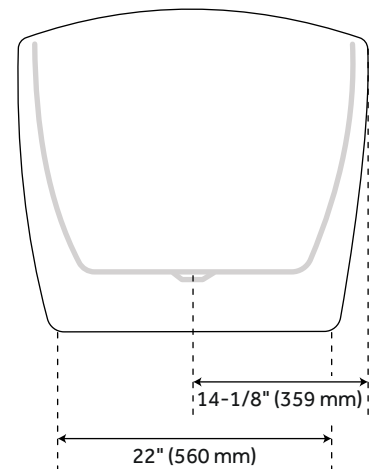

72" SHEBA ACRYLIC DOUBLE-SLIPPER TUB

SKU: 919180
Code: SH462576

FEATURES

Features: Integral Drain & Overflow
Design: Modern
Product Finish: White
Material: acrylic
Length: 72"
Width: 31"
Height: 28-3/8"
Depth: 17-3/4"
Overflow Hole: true
Water Depth To Overflow: 15-3/8"
Exterior Treatment: Smooth
Interior Treatment: Smooth
Drain Finish: White
Faucet Included: No
Shape: Oval
Size: 72 in
Tub Overflow: Yes
Integral Drain & Overflow: Yes
Tub Material: Acrylic
Tub Interior Length: 43-3/4"
Tub Interior Width: 19-1/4"
Tap Deck: No
Faucet Drillings: No Drillings
Water Capacity (Gallons): 55
Built-In Adjusters: Yes
Tub Weight Uncrated (lbs): 100
Tub Weight Crated (lbs): 300

REVISED 3/27/2023

72" SHEBA ACRYLIC DOUBLE-SLIPPER TUB

SKU: 919180

Code: SH462576

ADDITIONAL FEATURES

- All dimensions are ($\pm 1/2$ ").
- Foam Insulation option: increases heat retention and prevents condensation due to water and air temperature fluctuations.
- Optional Quick Connect Drop-In Drain Kit Includes:
 - Floor Plate, 1-1/2" PVC Pipe, 2" x 1-1/2" Trap Adapters, 1 Brass Threaded, 1 Brass Unthreaded Tailpiece and Plug.
 - Installs above your subfloor, but underneath your cement floor or tile, so you do not need access below the fixture.

REVISED 3/27/2023

72" SHEBA ACRYLIC DOUBLE-SLIPPER TUB

SKU: 919180

All dimensions and specifications are nominal and may vary. Use actual products for accuracy in critical situations.