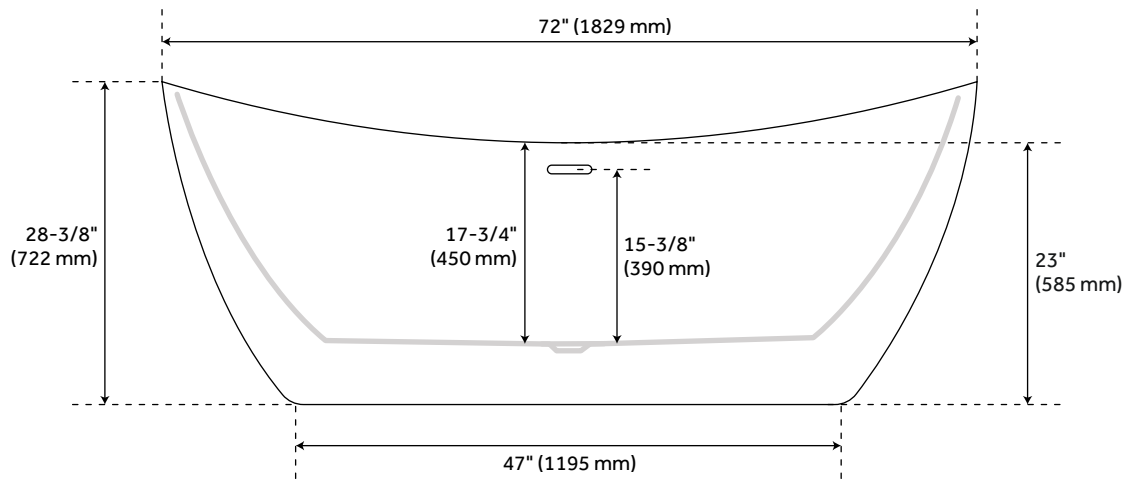

72" SHEBA ACRYLIC DOUBLE-SLIPPER TUB

SKU: 919180
Code: SH462576

FEATURES

Features: Integral Drain & Overflow
Design: Modern
Product Finish: White
Material: acrylic
Length: 72"
Width: 31"
Height: 28-3/8"
Depth: 17-3/4"
Overflow Hole: true
Water Depth To Overflow: 15-3/8"
Exterior Treatment: Smooth
Interior Treatment: Smooth
Drain Finish: White
Faucet Included: No
Shape: Oval
Size: 72 in
Tub Overflow: Yes
Integral Drain & Overflow: Yes
Tub Material: Acrylic
Tub Interior Length: 43-3/4"
Tub Interior Width: 19-1/4"
Tap Deck: No
Faucet Drillings: No Drillings
Water Capacity (Gallons): 55
Built-In Adjusters: Yes
Tub Weight Uncrated (lbs): 100
Tub Weight Crated (lbs): 300

REVISED 3/27/2023

72" SHEBA ACRYLIC DOUBLE-SLIPPER TUB

SKU: 919180

Code: SH462576

ADDITIONAL FEATURES

- All dimensions are ($\pm 1/2$ ").
- Foam Insulation option: increases heat retention and prevents condensation due to water and air temperature fluctuations.
- Optional Quick Connect Drop-In Drain Kit Includes:
 - Floor Plate, 1-1/2" PVC Pipe, 2" x 1-1/2" Trap Adapters, 1 Brass Threaded, 1 Brass Unthreaded Tailpiece and Plug.
 - Installs above your subfloor, but underneath your cement floor or tile, so you do not need access below the fixture.

REVISED 3/27/2023

72" SHEBA ACRYLIC DOUBLE-SLIPPER TUB

SKU: 919180

All dimensions and specifications are nominal and may vary. Use actual products for accuracy in critical situations.