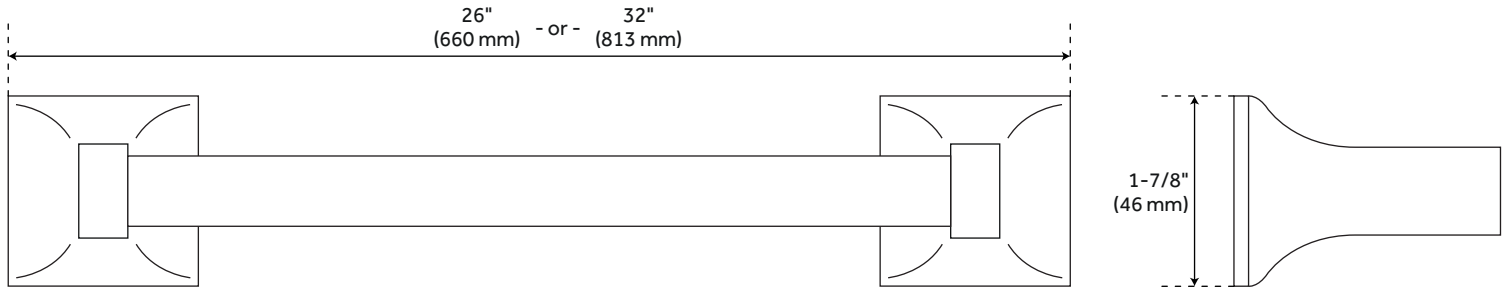

GARDENIA TOWEL BAR

SKU: 919218

All dimensions and specifications are nominal and may vary. Use actual products for accuracy in critical situations.