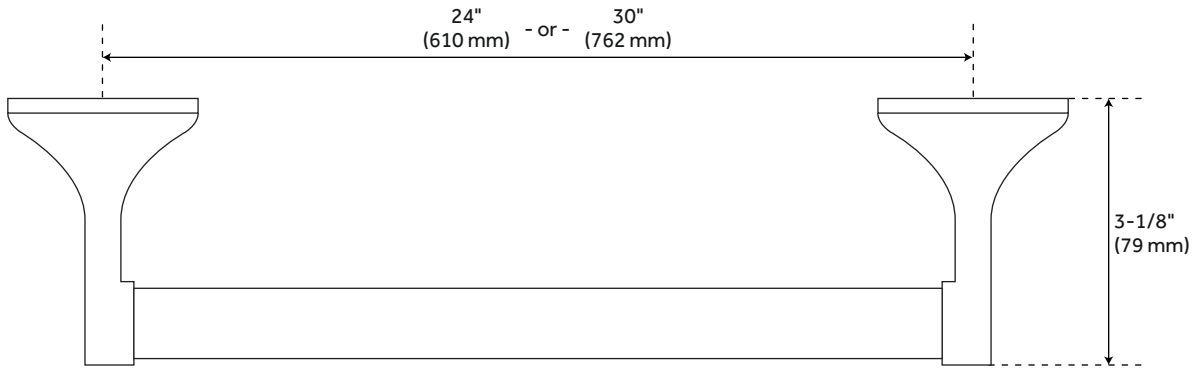

GARDENIA TOWEL BAR

SKU: 919218

All dimensions and specifications are nominal and may vary. Use actual products for accuracy in critical situations.