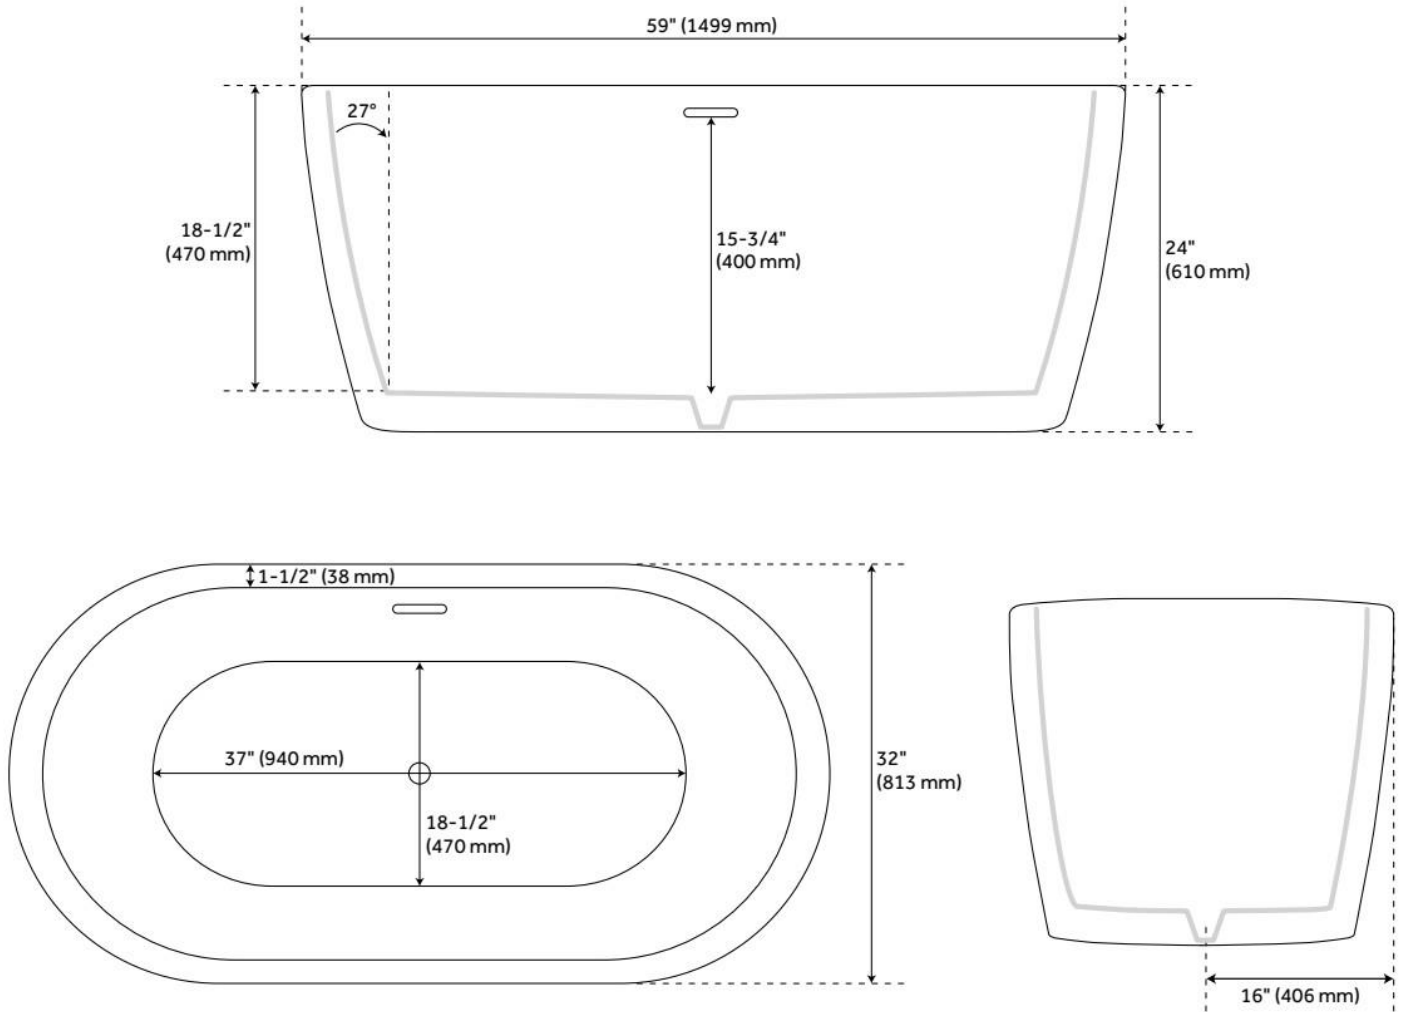

59" EDEN ACRYLIC FREESTANDING TUB

SKU: 920153-59

Code: SH482581, SH484662

FEATURES

Tub Material: Acrylic
Product Finish: Matte White
Shape: Oval
Tub Drain Placement: Center
Drain Included: Yes
Drain and Overflow Finish: White
Water Depth to Overflow: 15-3/4"
Water Capacity (Gallons): 47
Built-In Adjusters: Yes
Tub Weight Uncrated (lbs): 106
Optional Accessory: 428473

CSA B45.5/IAPMO Z124, Massachusetts Accepted, LISTED ID: SH112112*

ADDITIONAL FEATURES

- All dimensions are ($\pm 1/2$ ").
- Formed of two acrylic sheets, the air between acting as thermal insulator.
- Insulation option: increases heat retention and prevents condensation due to water and air temperature fluctuations.
- Optional Quick Connect Drop-In Drain Kit Includes:
 - Floor Plate, 1-1/2" PVC Pipe, 2" x 1-1/2" Trap Adapters, 1 Brass Threaded, 1 Brass Unthreaded Tailpiece and Plug.
 - Installs above your subfloor, but underneath your cement floor or tile, so you do not need access below the fixture.

REVISED 6/26/2024

59" EDEN ACRYLIC FREESTANDING TUB

SKU: 920153-59

Code: SH482581, SH484662

REVISED 6/26/2024