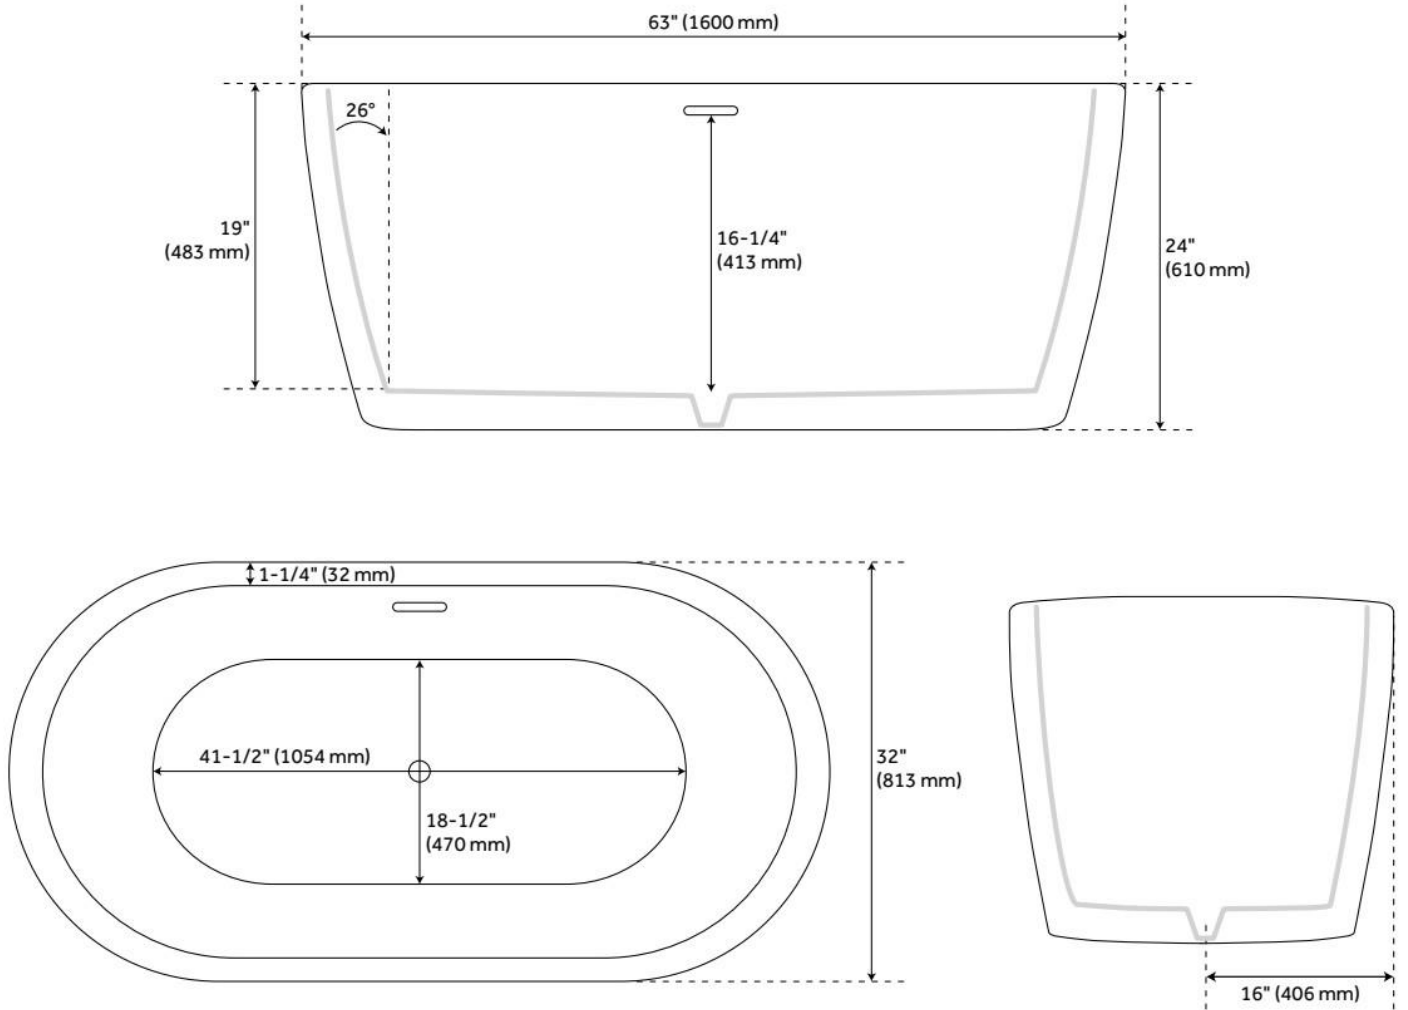

63" EDEN ACRYLIC FREESTANDING TUB - MATTE WHITE

SKU: 920153-63

Code: SH482430, SH484657

REVISED 6/25/2024