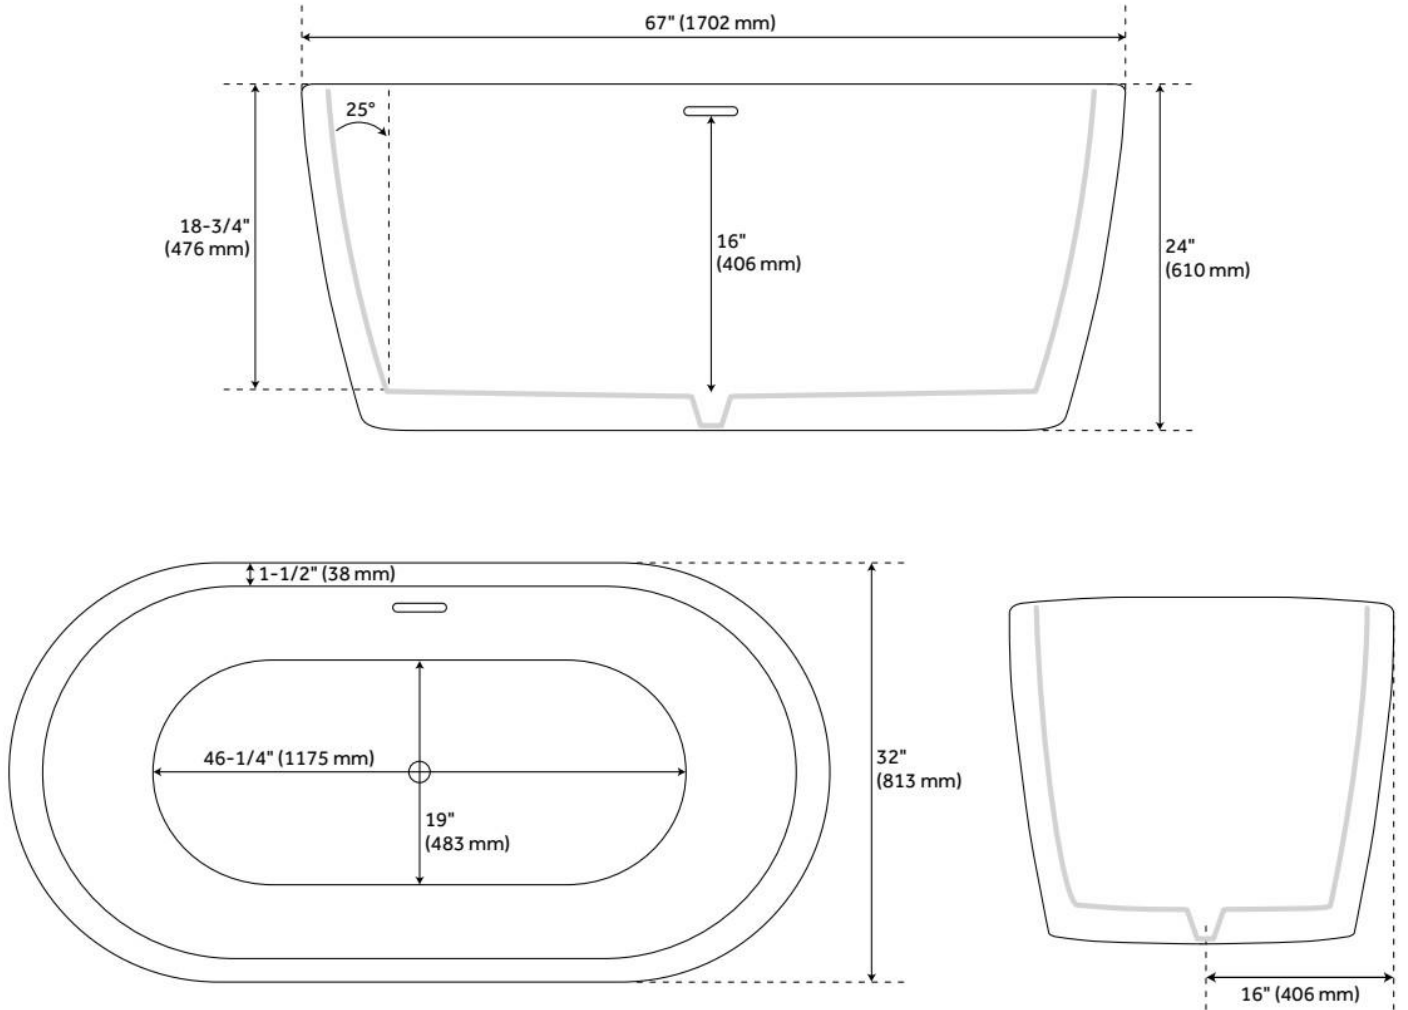

67" EDEN ACRYLIC FREESTANDING TUB - MATTE WHITE

SKU: 920153-67

Code: SH482431, SH484658

FEATURES

Tub Material: Acrylic
Product Finish: Matte White
Shape: Oval
Tub Drain Placement: Center
Drain Included: Yes
Drain and Overflow Finish: White
Water Depth to Overflow: 16"
Water Capacity (Gallons): 62
Built-In Adjusters: Yes
Tub Weight Uncrated (lbs): 128
Optional Accessory: 428473

CSA B45.5/IAPMO Z124, Massachusetts Accepted, LISTED ID: SH112116*

ADDITIONAL FEATURES

- All dimensions are ($\pm 1/2$ ").
- Formed of two acrylic sheets, the air between acting as thermal insulator.
- Insulation option: increases heat retention and prevents condensation due to water and air temperature fluctuations.
- Optional Quick Connect Drop-In Drain Kit Includes:
 - Floor Plate, 1-1/2" PVC Pipe, 2" x 1-1/2" Trap Adapters, 1 Brass Threaded, 1 Brass Unthreaded Tailpiece and Plug.
 - Installs above your subfloor, but underneath your cement floor or tile, so you do not need access below the fixture.

REVISED 6/19/2024

67" EDEN ACRYLIC FREESTANDING TUB - MATTE WHITE

SKU: 920153-67

Code: SH482431, SH484658

REVISED 6/19/2024