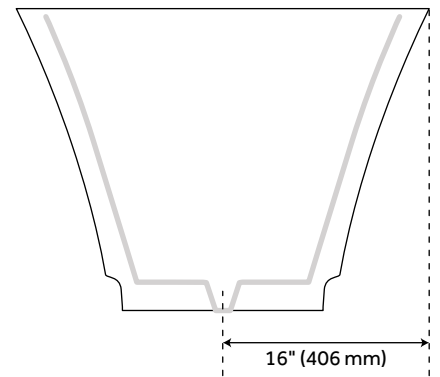

67" LELAND ACRYLIC FREESTANDING TUB

SKU: 920156-67

All dimensions and specifications are nominal and may vary. Use actual products for accuracy in critical situations.