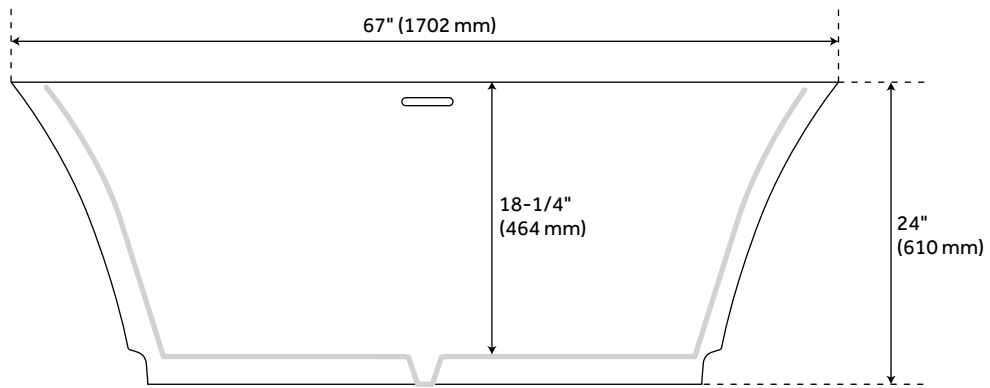

67" LELAND ACRYLIC FREESTANDING TUB

SKU: 920156-67

All dimensions and specifications are nominal and may vary. Use actual products for accuracy in critical situations.