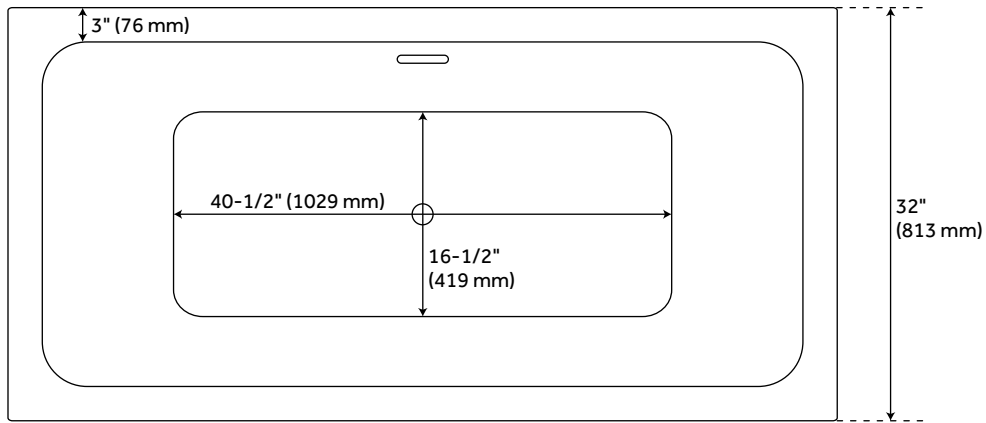

67" LELAND ACRYLIC FREESTANDING TUB

SKU: 920156-67

All dimensions and specifications are nominal and may vary. Use actual products for accuracy in critical situations.