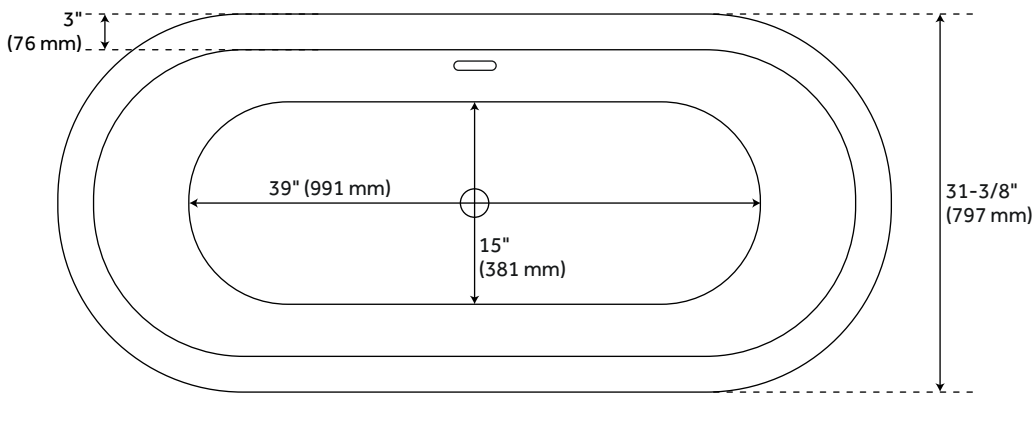

61" LEITH ACRYLIC FREESTANDING TUB

SKU: 920161-61

All dimensions and specifications are nominal and may vary. Use actual products for accuracy in critical situations.