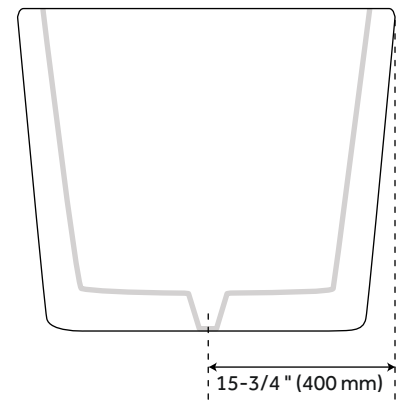

61" LEITH ACRYLIC FREESTANDING TUB

SKU: 920161-61

Code: SH480884, SH474720

IAPMO
LISTED ID: SH112109*

FEATURES

Design: Modern
Product Finish: White
Material: Acrylic
Length: 61"
Width: 31-3/8"
Height: 23-1/4"
Depth: 15-3/4"
Overflow Hole: Yes
Water Depth To Overflow: 15-3/4"
Exterior Treatment: Smooth
Interior Treatment: Smooth
Faucet Included: No
Shape: Oval
Size: 61"
Tub Overflow: Yes
Integral Drain & Overflow: Yes
Tub Material: Acrylic
Tub Interior Length: 39"
Tub Interior Width: 15"
Tap Deck: No
Faucet Drillings: No Drillings
Built-In Adjusters: Yes
Tub Weight Uncrated (lbs): 112
Tub Weight Crated (lbs): 222

REVISED 9/29/2023

61" LEITH ACRYLIC FREESTANDING TUB

SKU: 920161-61

Code: SH480884, SH474720

ADDITIONAL FEATURES

- All dimensions are ($\pm 1/2"$).
- Formed of two acrylic sheets, the air between acting as thermal insulator.
- Insulation option: increases heat retention and prevents condensation due to water and air temperature fluctuations.
- Optional Quick Connect Drop-In Drain Kit Includes:
 - Floor Plate, 1-1/2" PVC Pipe, 2" x 1-1/2" Trap Adapters, 1 Brass Threaded, 1 Brass Unthreaded Tailpiece and Plug.
 - Installs above your subfloor, but underneath your cement floor or tile, so you do not need access below the fixture.

REVISED 9/29/2023

61" LEITH ACRYLIC FREESTANDING TUB

SKU: 920161-61

All dimensions and specifications are nominal and may vary. Use actual products for accuracy in critical situations.