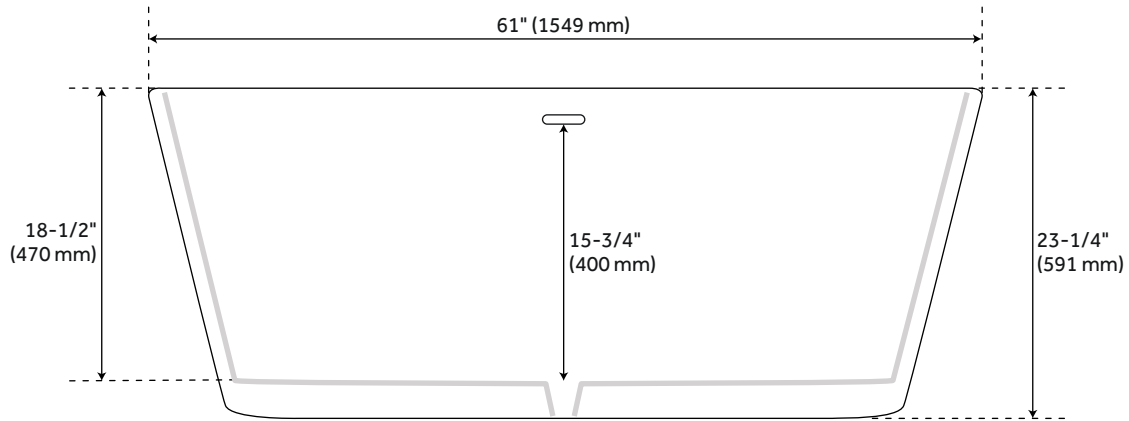

61" LEITH ACRYLIC FREESTANDING TUB

SKU: 920161-61

Code: SH480884, SH474720

IAPMO
LISTED ID: SH112109*

FEATURES

Design: Modern
Product Finish: White
Material: Acrylic
Length: 61"
Width: 31-3/8"
Height: 23-1/4"
Depth: 15-3/4"
Overflow Hole: Yes
Water Depth To Overflow: 15-3/4"
Exterior Treatment: Smooth
Interior Treatment: Smooth
Faucet Included: No
Shape: Oval
Size: 61"
Tub Overflow: Yes
Integral Drain & Overflow: Yes
Tub Material: Acrylic
Tub Interior Length: 39"
Tub Interior Width: 15"
Tap Deck: No
Faucet Drillings: No Drillings
Built-In Adjusters: Yes
Tub Weight Uncrated (lbs): 112
Tub Weight Crated (lbs): 222

REVISED 9/29/2023

61" LEITH ACRYLIC FREESTANDING TUB

SKU: 920161-61

Code: SH480884, SH474720

ADDITIONAL FEATURES

- All dimensions are ($\pm 1/2"$).
- Formed of two acrylic sheets, the air between acting as thermal insulator.
- Insulation option: increases heat retention and prevents condensation due to water and air temperature fluctuations.
- Optional Quick Connect Drop-In Drain Kit Includes:
 - Floor Plate, 1-1/2" PVC Pipe, 2" x 1-1/2" Trap Adapters, 1 Brass Threaded, 1 Brass Unthreaded Tailpiece and Plug.
 - Installs above your subfloor, but underneath your cement floor or tile, so you do not need access below the fixture.

REVISED 9/29/2023

61" LEITH ACRYLIC FREESTANDING TUB

SKU: 920161-61

All dimensions and specifications are nominal and may vary. Use actual products for accuracy in critical situations.