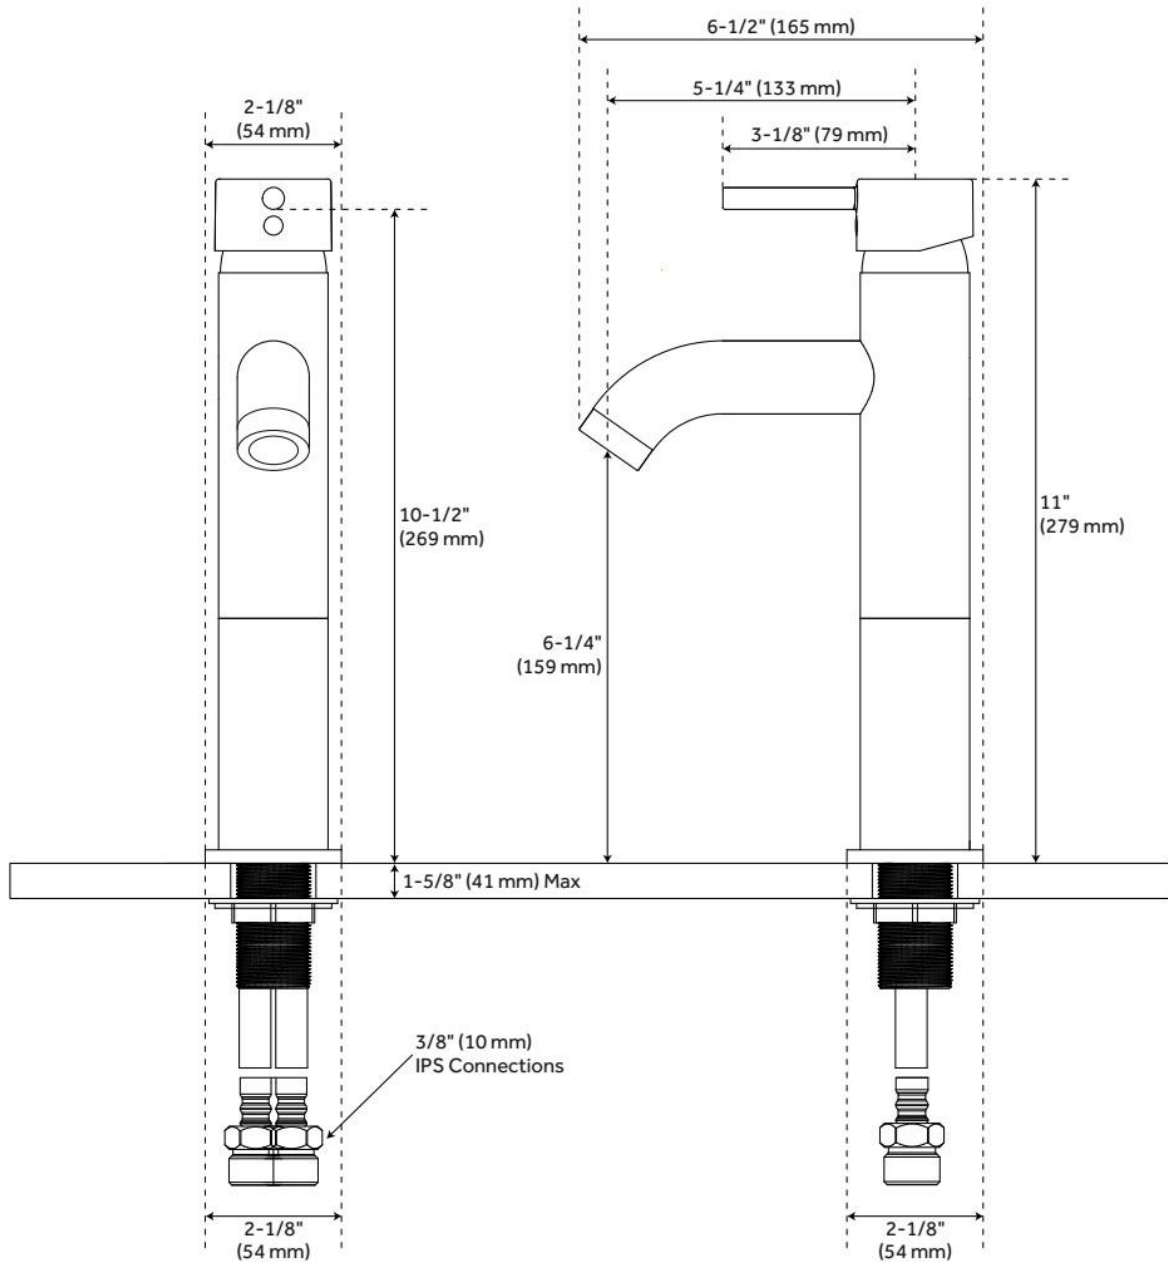

## FEATURES

Material: Metal construction for strength and durability

Installation Type: Vessel

Flow Rate: 1.2 gpm (4.5 L/min) @ 60 psi

Cartridge Type: Ceramic Disc

Swivel Spout: No

Drain Type: Metal push-pop with overflow

## ADDITIONAL FEATURES

- Drain is compatible with sinks that have an overflow hole.

REVISED 5/13/2024

# ROTUNDA CURVED SPOUT SINGLE-HOLE VESSEL FAUCET

SKU: 920305

Code: SH388673, SH350575, SH457584, SH352216, SH465171, SH352534

REVISED 5/13/2024

## ADDITIONAL FEATURES

- Made of solid brass.
- Completely finished with plated parts.
- Fits standard sinks with 1-1/2" drain holes.
- 1-1/4" tailpiece.

REVISED 5/13/2024