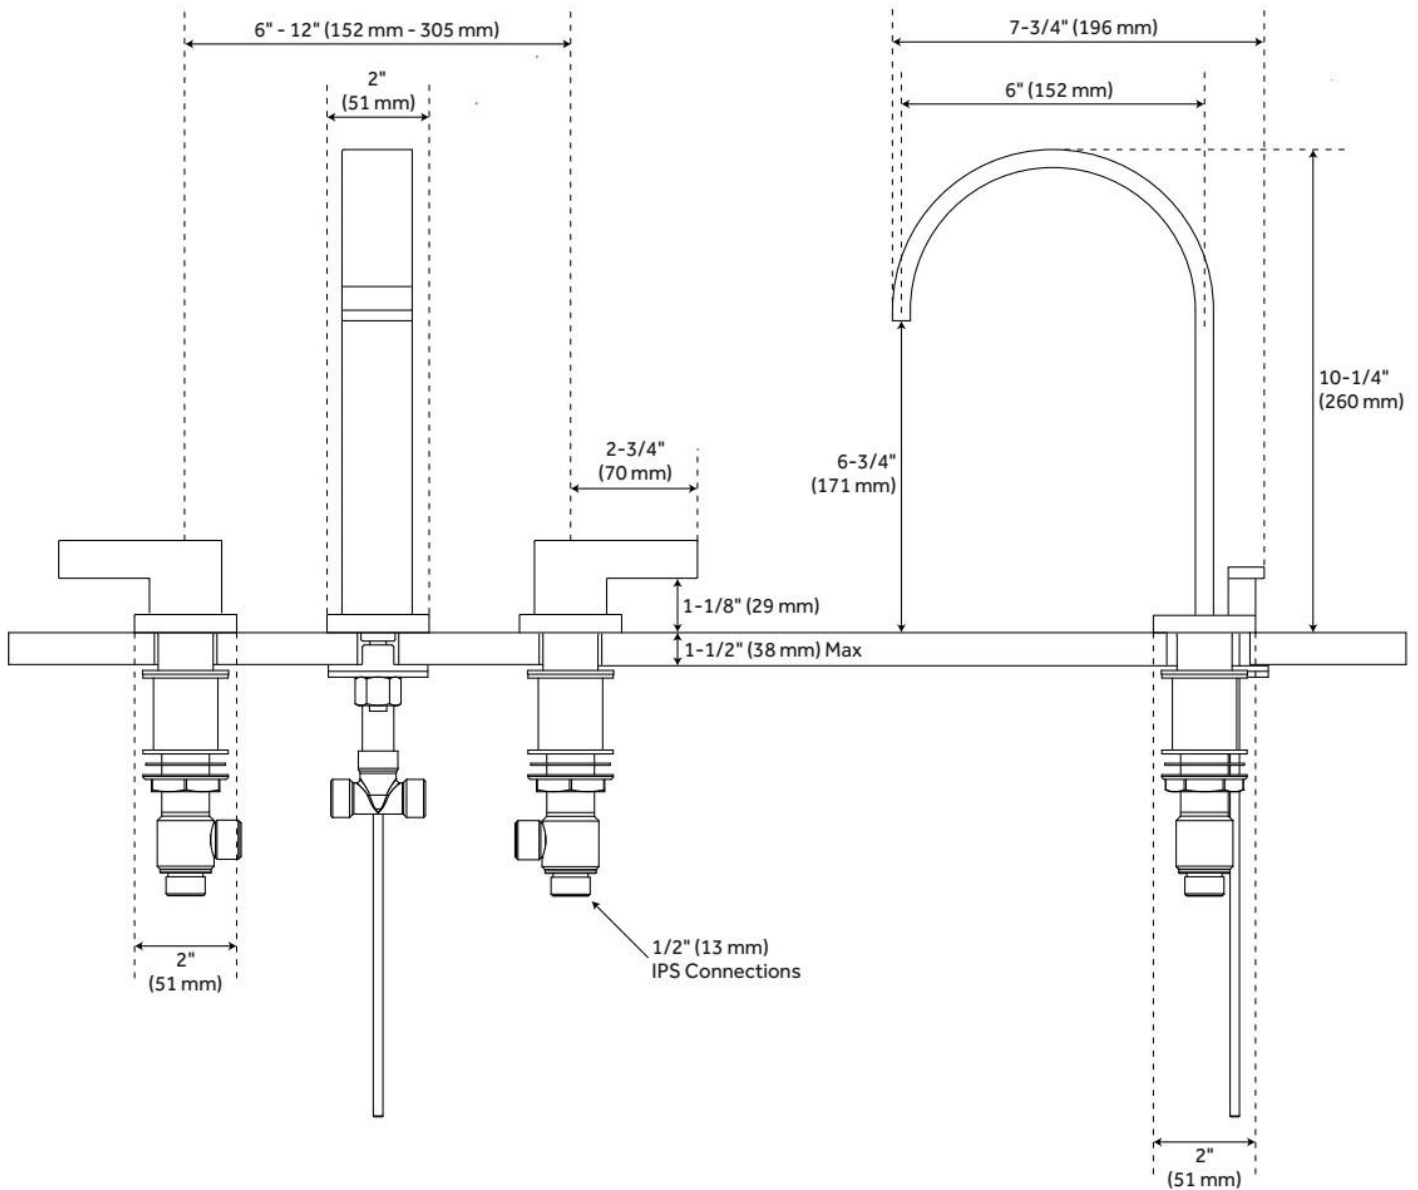

## FEATURES

Material: Metal construction for strength and durability

Installation Type: Widespread

Flow Rate: 1.2 gpm (4.5 L/min) @ 60 psi

Cartridge Type: Ceramic Disc

Swivel Spout: No

Drain Type: Metal push-pop with overflow

## ADDITIONAL FEATURES

- Drain is compatible with sinks that have an overflow hole.
- Faucet can be installed with variable centers from 6" - 12"

REVISED 5/21/2024

# ULTRA WIDESPREAD BATHROOM FAUCET

SKU: 920335

Code: SH457579, SH388635, SH457575, SH352366, SH437364, SH350411, SH353652

REVISED 5/21/2024