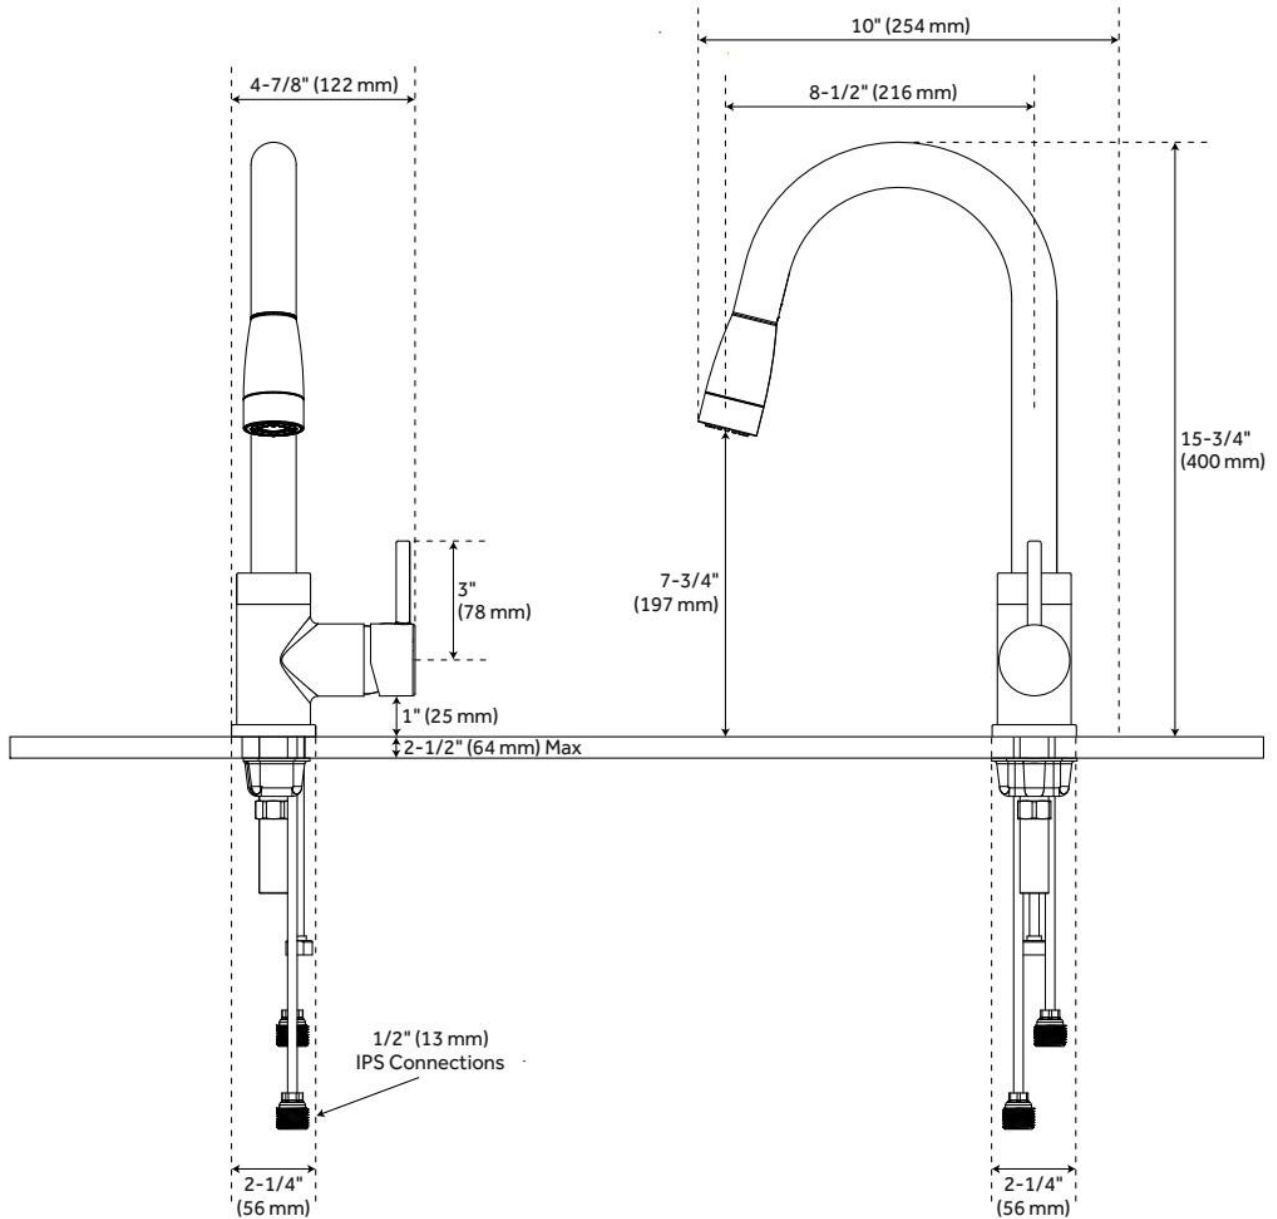

FINITE SINGLE-HOLE KITCHEN FAUCET WITH SWIVEL SPOUT AND PULL-DOWN SPRAY

SKU: 920401

Code: SH317766, SH457576, SH317767, SH369598, SH317768

FEATURES

Material: Metal construction for strength and durability

Installation Type: Single-Hole

Flow Rate: 1.75 gpm (6.6 L/min) @ 60 psi

Spray Type: Stream

Cartridge Type: Ceramic Disc

Swivel Spout: Yes

NSF/ANSI/CAN 61-9:Q≤1, LISTED ID: 507633

ADDITIONAL FEATURES

- Pull-down spray head is made of ABS.
- Spray head features twist control for spray or aerated stream.

REVISED 5/21/2024

FINITE SINGLE-HOLE KITCHEN FAUCET WITH SWIVEL SPOUT AND PULL-DOWN SPRAY

SKU: 920401

Code: SH317766, SH457576, SH317767, SH369598, SH317768

REVISED 5/21/2024