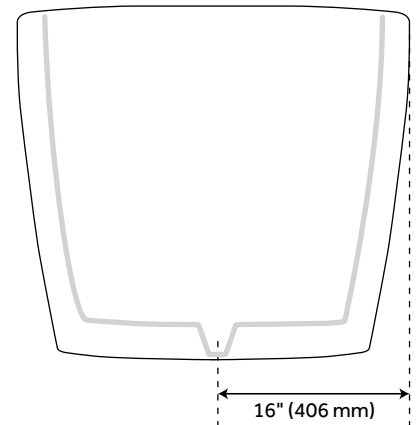

63" EDEN BLACK ACRYLIC FREESTANDING TUB

SKU: 920424-63

All dimensions and specifications are nominal and may vary. Use actual products for accuracy in critical situations.