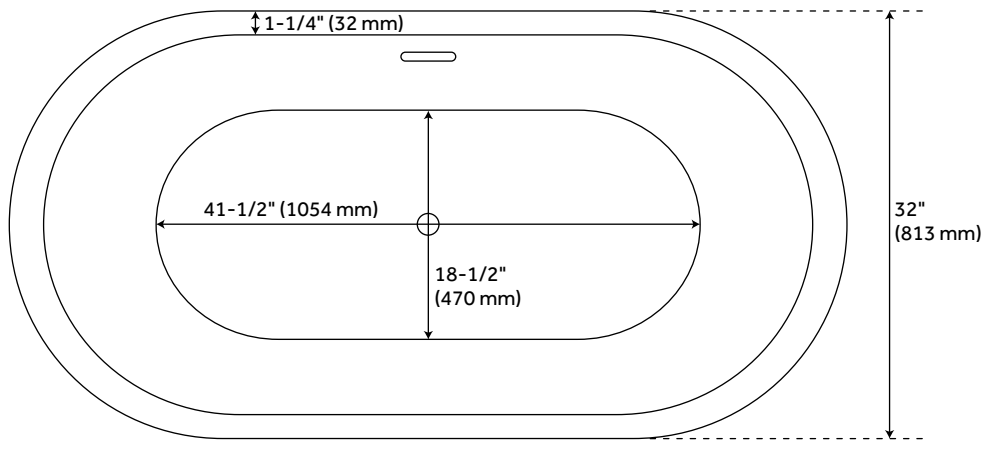

63" EDEN BLACK ACRYLIC FREESTANDING TUB

SKU: 920424-63

All dimensions and specifications are nominal and may vary. Use actual products for accuracy in critical situations.