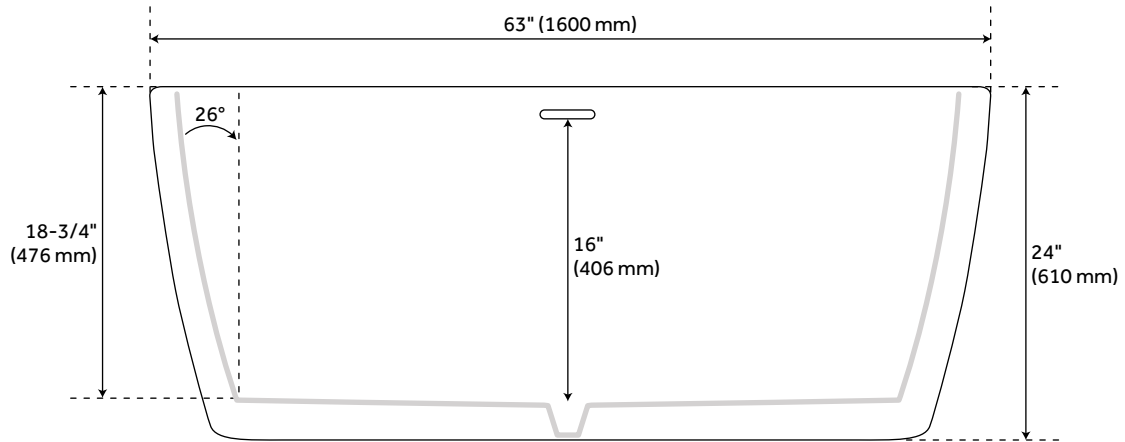

63" EDEN BLACK ACRYLIC FREESTANDING TUB

SKU: 920424-63

All dimensions and specifications are nominal and may vary. Use actual products for accuracy in critical situations.