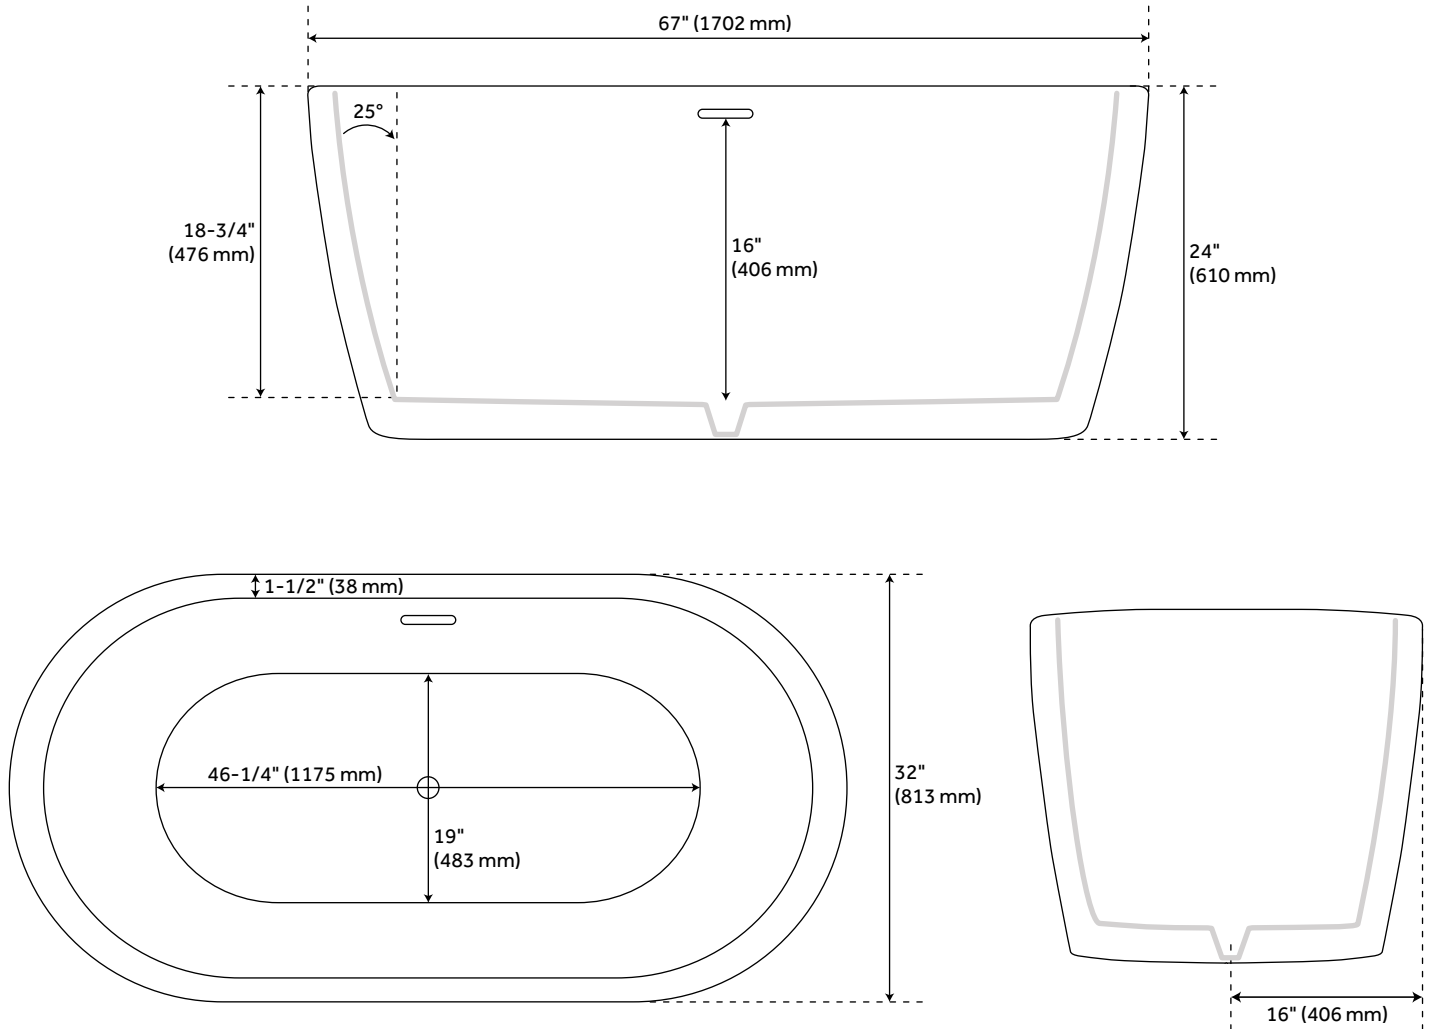

67" EDEN BLACK ACRYLIC FREESTANDING TUB

SKU: 920424-67

All dimensions and specifications are nominal and may vary. Use actual products for accuracy in critical situations.