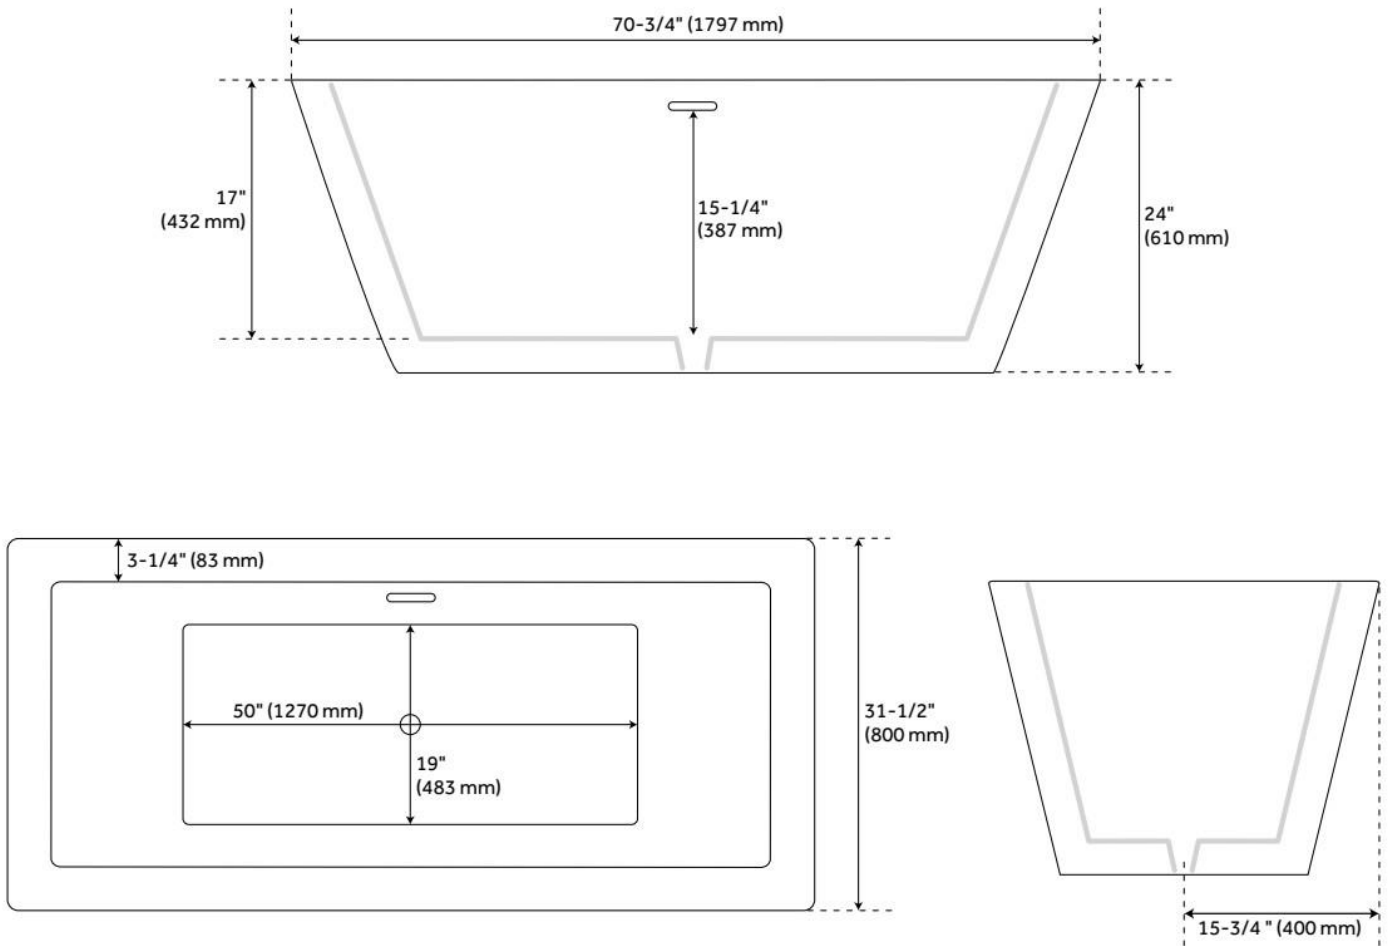

71" EATON ACRYLIC FREESTANDING TUB

SKU: 920511-71

Code: SH480895, SH480890

FEATURES

Tub Material: Acrylic
Product Finish: White
Shape: Rectangle
Tub Drain Placement: Center
Drain Included: Yes
Drain and Overflow Finish: White
Water Depth to Overflow: 15-1/4"
Water Capacity (Gallons): 63
Built-In Adjusters: Yes
Tub Weight Uncrated (lbs): 146
Optional Accessory: 428473

CSA B45.5/IAPMO Z124, Massachusetts Accepted, LISTED ID: SH112125*

ADDITIONAL FEATURES

- All dimensions are ($\pm 1/2$ ").
- Formed of two acrylic sheets, the air between acting as thermal insulator.
- Optional Quick Connect Drop-In Drain Kit Includes:
 - Floor Plate, 1-1/2" PVC Pipe, 2" x 1-1/2" Trap Adapters, 1 Brass Threaded, 1 Brass Unthreaded Tailpiece and Plug.
 - Installs above your subfloor, but underneath your cement floor or tile, so you do not need access below the fixture.

REVISED 6/19/2024

71" EATON ACRYLIC FREESTANDING TUB

SKU: 920511-71

Code: SH480895, SH480890

REVISED 6/19/2024