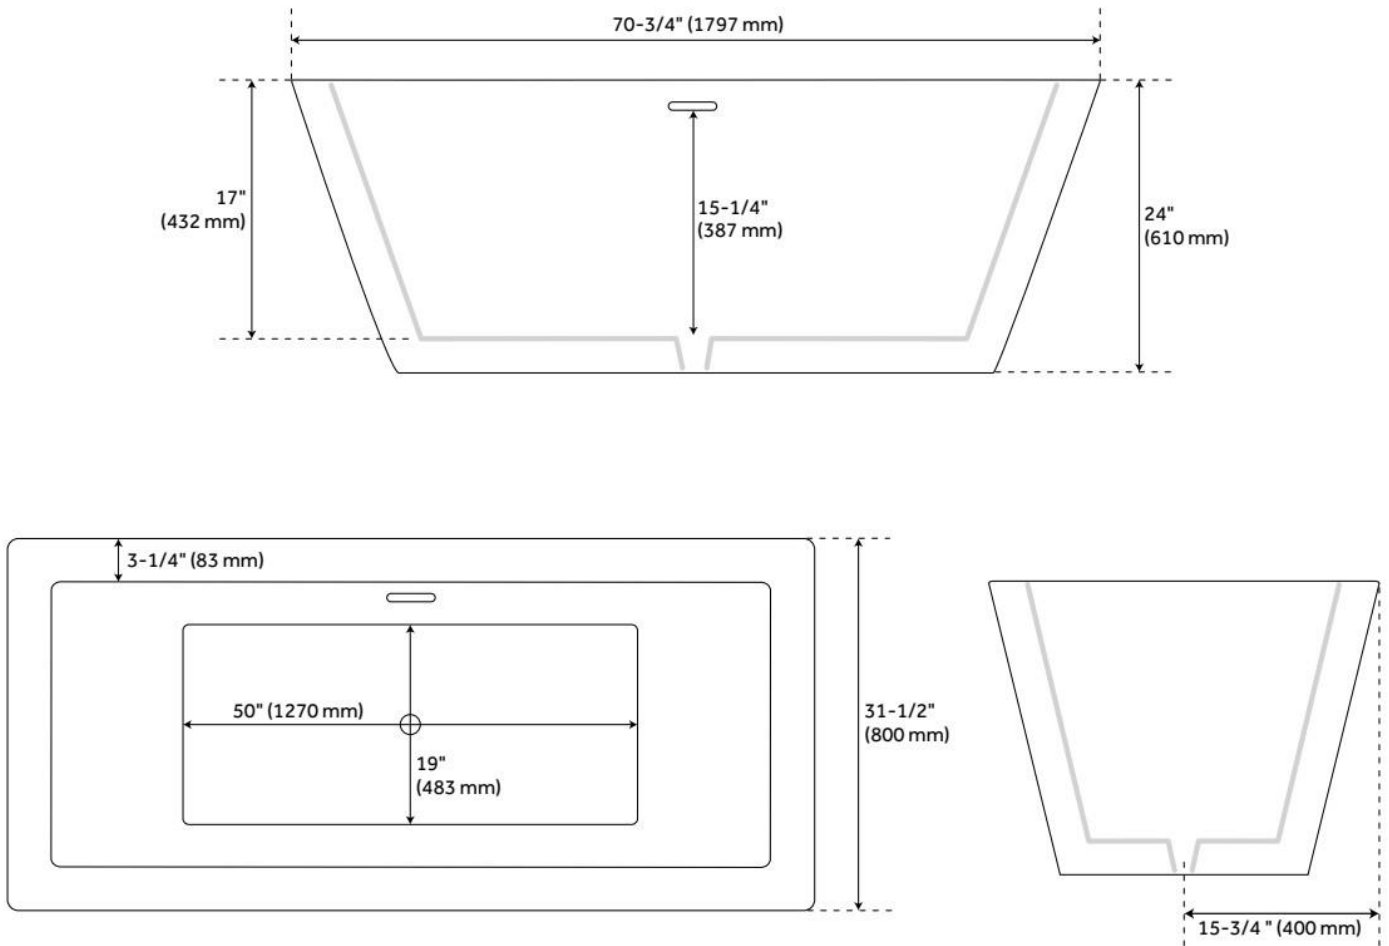

71" EATON ACRYLIC FREESTANDING TUB

SKU: 920511-71

Code: SH480895, SH480890

FEATURES

Tub Material: Acrylic
Product Finish: White
Shape: Rectangle
Tub Drain Placement: Center
Drain Included: Yes
Drain and Overflow Finish: White
Water Depth to Overflow: 15-1/4"
Water Capacity (Gallons): 94.9
Built-In Adjusters: Yes
Tub Weight Uncrated (lbs): 146
Optional Accessory: 428473

CSA B45.5/IAPMO Z124, Massachusetts Accepted, LISTED ID: SH112125*

ADDITIONAL FEATURES

- All dimensions are ($\pm 1/2$ ").
- Formed of two acrylic sheets, the air between acting as thermal insulator.
- Optional Quick Connect Drop-In Drain Kit Includes:
 - Floor Plate, 1-1/2" PVC Pipe, 2" x 1-1/2" Trap Adapters, 1 Brass Threaded, 1 Brass Unthreaded Tailpiece and Plug.
 - Installs above your subfloor, but underneath your cement floor or tile, so you do not need access below the fixture.

REVISED 7/2/2025

71" EATON ACRYLIC FREESTANDING TUB

SKU: 920511-71

Code: SH480895, SH480890

REVISED 7/2/2025