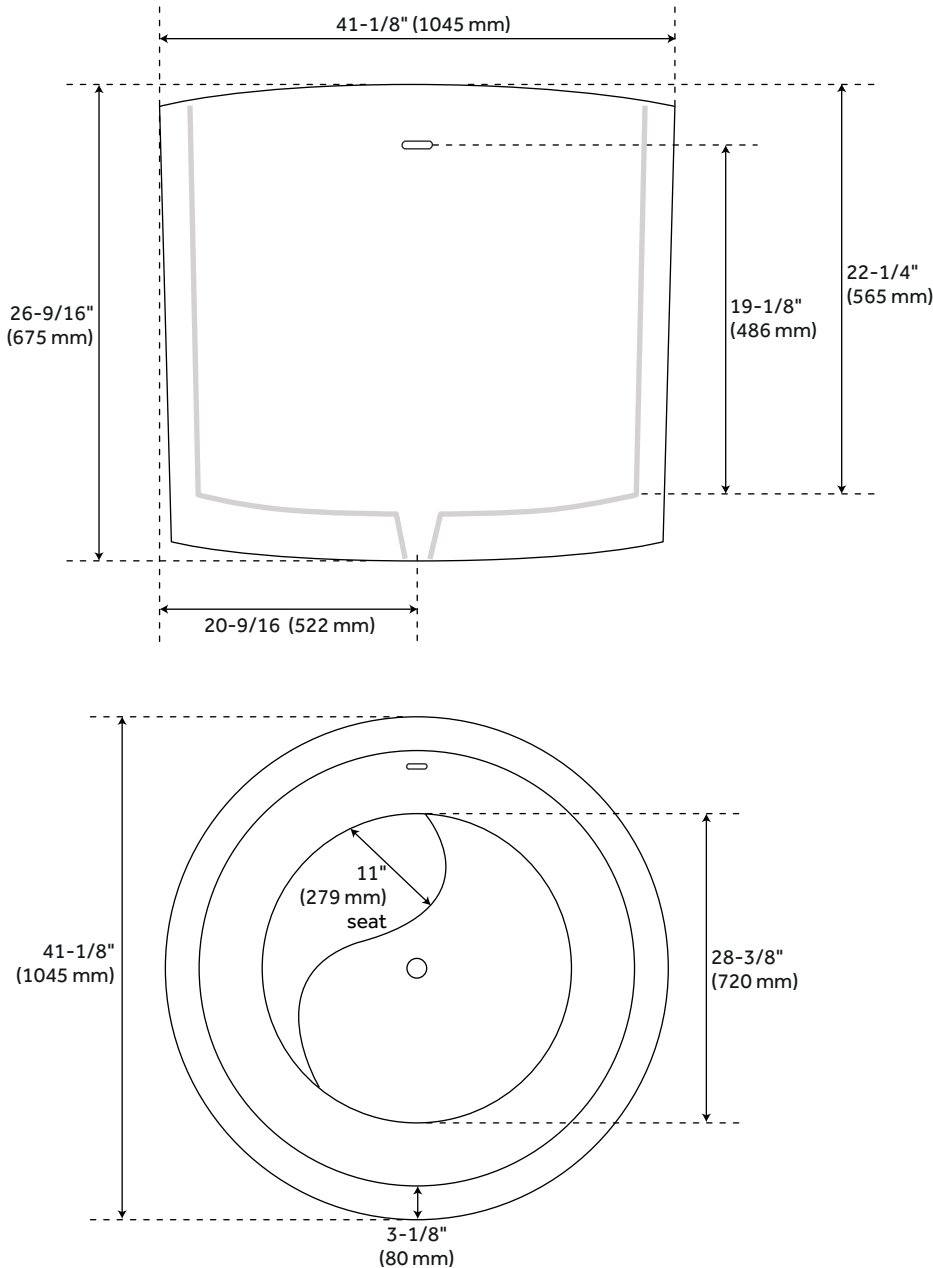

## FEATURES

Features: Integral Drain & Overflow  
Design: Modern  
Product Finish: White  
Length: 41-1/8"  
Width: 41-1/8"  
Height: 26-9/16"  
Water Depth To Overflow: 19-1/8"  
Exterior Treatment: Smooth  
Interior Treatment: Smooth  
Faucet Included: No  
Shape: Round  
Tub Overflow: Yes  
Integral Drain & Overflow: Yes  
Tub Material: Acrylic  
Tub Interior Length: 28-3/8"  
Tub Interior Width: 28-3/8"  
Tap Deck: No  
Built-In Adjusters: Yes  
Tub Weight Uncrated (lbs): 111  
Tub Weight Crated (lbs): 201

# 41" SIGLO ROUND JAPANESE SOAKING TUB

SKU: 920845

Code: SH481088, SH481089, SH481090, SH481091, SH481092, SH481093, SH481094, SH481095, SH481096, SH481097, SH481098, SH481099, SH481100, SH481101, SH441848

## ADDITIONAL FEATURES

- All dimensions are ( $\pm 1/2''$ ).
- Foam Insulation option: increases heat retention and prevents condensation due to water and air temperature fluctuations.
- Trim kit includes: Pop-Up Drain with matching drain cover and overflow plate in your choice of color.
- Optional Quick Connect Drop-In Drain Kit
  - Floor Plate, 1-1/2" PVC Pipe, 2" x 1-1/2" Trap Adapters, 1 Brass Threaded, 1 Brass Unthreaded Tailpiece and Plug.
  - Installs above your subfloor, but underneath your cement floor or tile, so you do not need access below the fixture.

# 41" SIGLO ROUND JAPANESE SOAKING TUB

SKU: 920845

All dimensions and specifications are nominal and may vary. Use actual products for accuracy in critical situations.