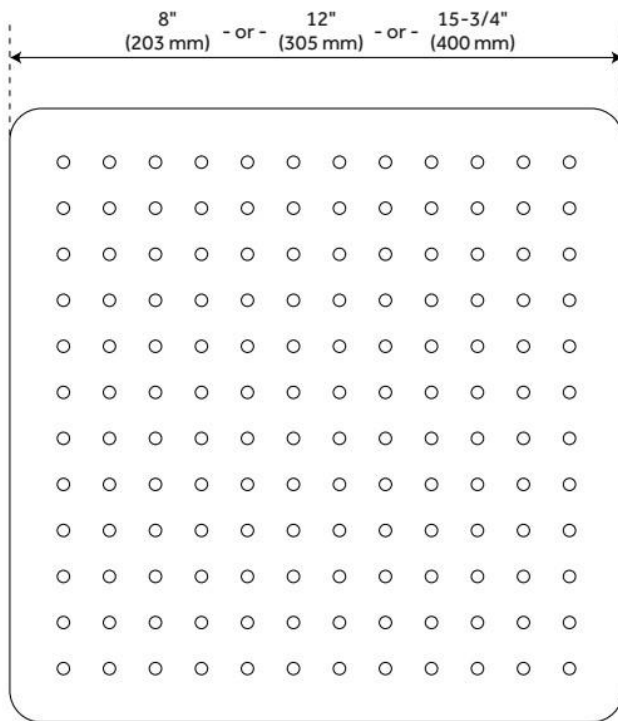

BEVELED SQUARE RAINFALL SHOWER HEAD

SKU: 920860

Code: SH347477, SH347478, SH347481, SH347482, SH347472, SH347384

REVISED 6/5/2024