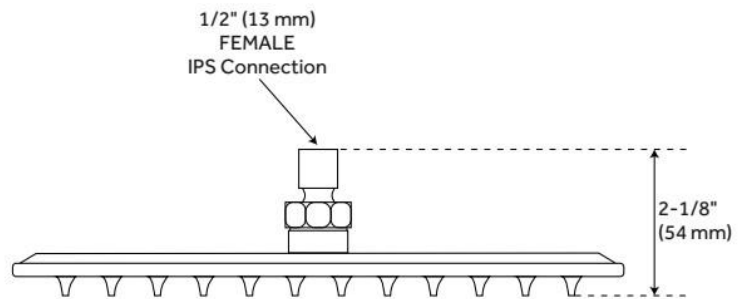

BEVELED SQUARE RAINFALL SHOWER HEAD

SKU: 920860

Code: SH347477, SH347478, SH347481, SH347482, SH347472, SH347384

REVISED 6/5/2024